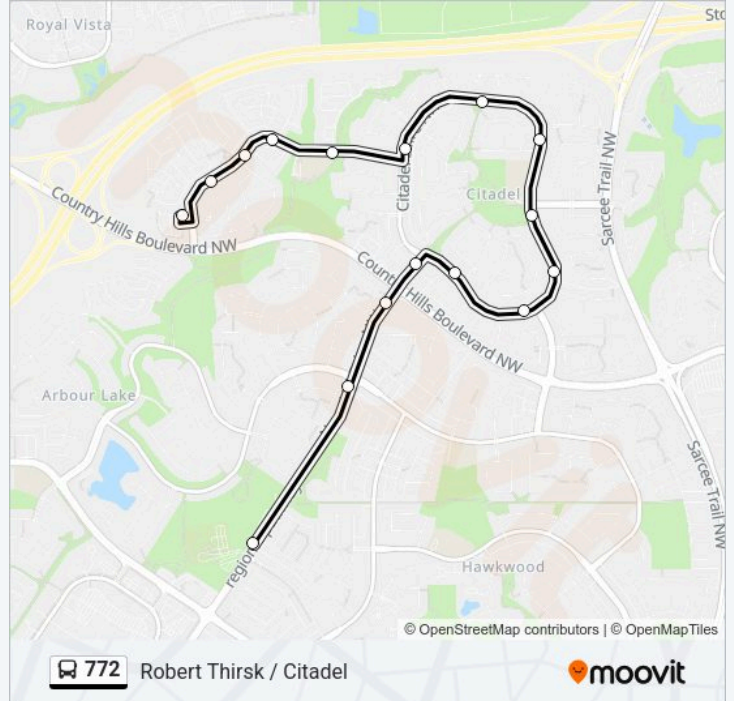

772 Line

Robert Thirsk / Citadel

Get The App

The 772 bus line (Robert Thirsk / Citadel) has 2 routes. For regular weekdays, their operation hours are:
 (1) Western Canada Riverbend: 07:43(2) Western Canada Riverbend: 15:10

Use the Moovit App to find the closest 772 bus station near you and find out when is the next 772 bus arriving.

Direction: Western Canada Riverbend

16 stops

[VIEW LINE SCHEDULE](#)

- Wb @ Citadel Terminal NW
- Nb Citadel Wy @ Citadel Acres CI NW
- Nb Citadel Wy @ Citadel Estates Ht NW
- Eb Citadel Wy @ Citadel Mesa CI NW
- Eb Citadel Wy @ Citadel Meadow Gd NW
- Nb Citadel Dr @ Citadel Wy NW
- Eb Citadel Dr @ 400 Citadel Meadow Ba NW
- Sb Citadel Dr @ Citadel Meadow Gv NW
- Sb Citadel Dr @ Citadel Bv NW
- Sb Citadel Dr @ Citadel CI NW
- Wb Citadel Dr @ Citadel Pa NW
- Wb Citadel Dr @ Citadel Mr NW
- Sb Citadel Ga @ Citadel Dr NW
- Sb Nose Hill Dr @ Country Hills Bv NW
- Sb Nose Hill Dr @ Arbour Lake Wy NW
- Sb Nose Hill Dr @ Hawkwood Rd NW

772 bus Time Schedule

Western Canada Riverbend Route Timetable:

Monday	07:43
Tuesday	07:43
Wednesday	07:43
Thursday	07:43
Friday	07:43
Saturday	Not Operational
Sunday	Not Operational

772 bus Info

Direction: Western Canada Riverbend

Stops: 16

Trip Duration: 17 min

Line Summary:

Direction: Western Canada Riverbend

16 stops

[VIEW LINE SCHEDULE](#)

- Sb Nose Hill Dr @ Hawkwood Rd NW
- Wb @ Citadel Terminal NW
- Nb Citadel Wy @ Citadel Acres Ct NW
- Nb Citadel Wy @ Citadel Estates Ht NW
- Eb Citadel Wy @ Citadel Mesa Ct NW
- Eb Citadel Wy @ Citadel Meadow Gd NW
- Nb Citadel Dr @ Citadel Wy NW
- Eb Citadel Dr @ 400 Citadel Meadow Ba NW
- Sb Citadel Dr @ Citadel Meadow Gv NW
- Sb Citadel Dr @ Citadel Bv NW
- Sb Citadel Dr @ Citadel Ct NW
- Wb Citadel Dr @ Citadel Pa NW
- Wb Citadel Dr @ Citadel Mr NW
- Sb Citadel Ga @ Citadel Dr NW
- Sb Nose Hill Dr @ Country Hills Bv NW
- Sb Nose Hill Dr @ Harbour Lake Wy NW