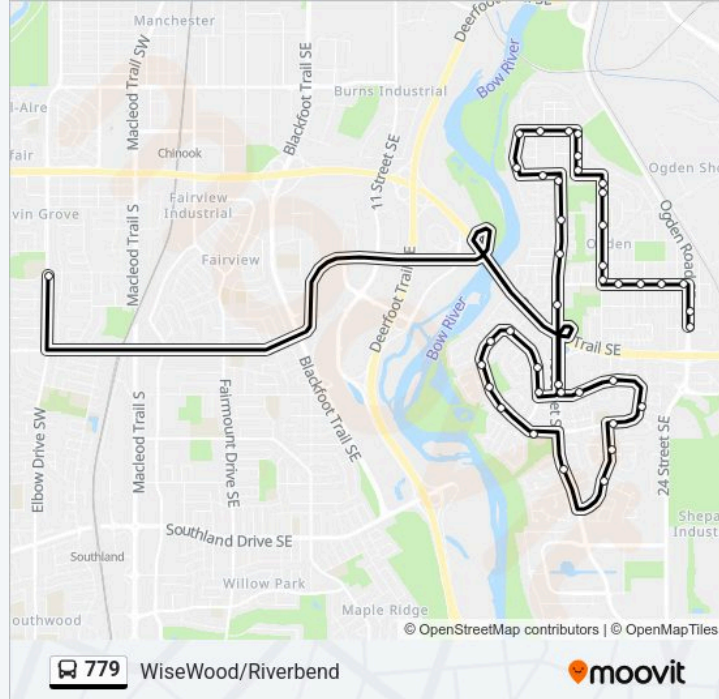

Stops: 41

Trip Duration: 40 min

Line Summary:

Sb 18 St SE @ Lysander Dr

Sb 18 St SE @ S. Of 76 Av SE

Riverbend Station (Sb)

Nb Riverbend Dr @ Riverbend Ga SE

Nb Riverbend Dr @ Riverbirch Cr SE

Wb Riverbend Dr @ Riverbirch Rd SE

Sb Riverbend Dr @ Riverside Wy SE

Sb Riverbend Dr @ Riverside Ci SE

Sb Riverbend Dr @ Riverside Cl SE

Eb Riverbend Dr @ Riverview Dr SE

Eb Rivervalley Dr @ Riverview Pa SE

Sb 18 St SE @ Riverview Cl

Nb 21 St @ River Rock Rd SE

Nb 21 St @ River Rock Ci SE

Eb Riverglen Dr @ 21 St SE

Nb Riverglen Dr @ Riverstone Cr SE

Wb Riverglen Dr @ Rivercroft Cl SE

Wb Riverglen Dr @ Rivercrest Dr SE

Riverbend Station (Nb)

Nb Elbow Dr @ 75 Av SW

Direction: Wise Wood/Ogden/Riverbend

41 stops

[VIEW LINE SCHEDULE](#)

Sb Elbow Dr @ 75 Av SW

Nb Ogden Rd @ Glenmore Tr SE

Nb Ogden Rd @ 78 Av SE