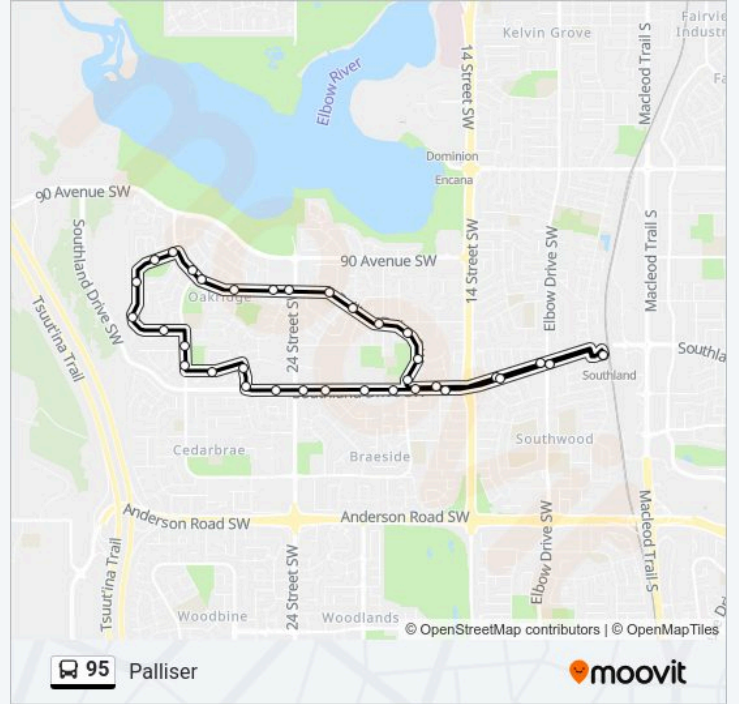

Sb Oakfield Dr @ Oakridge Ga SW

Eb Oakmoor Dr @ Oakmoor Cr SW

Sb Oakmoor Wy @ Oakmoor Dr SW

Sb Oakmoor Wy @ Oakbury Pl SW

Eb Southland Dr @ E. Of Oakmoor Wy SW

Oakridge Station (Eb)

Eb Southland Dr @ Oakmoor Dr SW

Eb Southland Dr @ Brookpark Bv SW

Southland Leisure Centre (Eb)

Eb Southland Dr @ Braeside Dr SW

Eb Southland Dr @ Bradbury Dr SW

Eb Southland Dr @ E. Of 14 St SW

Eb Southland Dr @ Elbow Dr SW

Southland Lrt Station Eb

95 bus time schedules and route maps are available in an offline PDF at moovitapp.com. Use the Moovit App to see live bus times, train schedule or subway schedule, and step-by-step directions for all public transit in Calgary.

© 2025 Moovit - All Rights Reserved