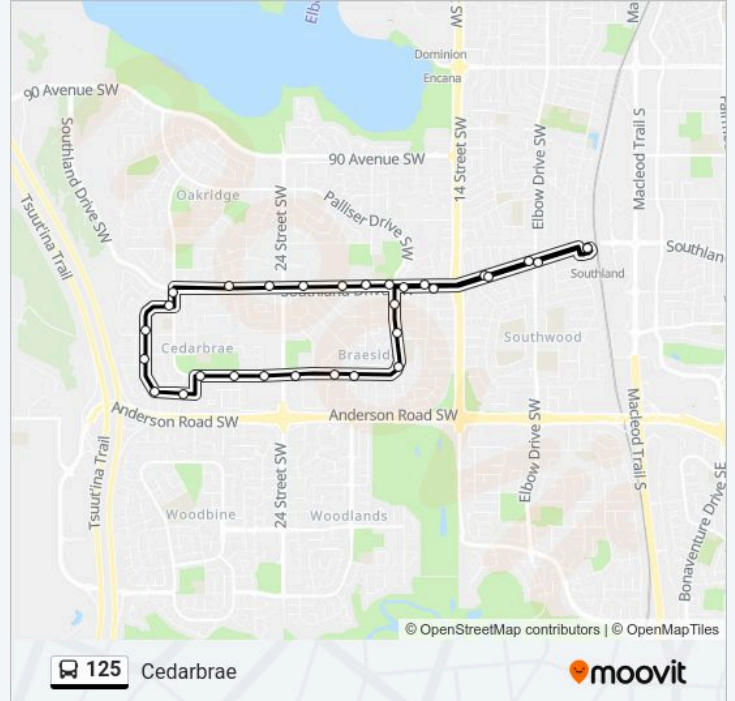

The 125 bus line Cedarbrae has one route. For regular weekdays, their operation hours are:

(1) Cedarbrae: 05:18-20:55

Use the Moovit App to find the closest 125 bus station near you and find out when is the next 125 bus arriving.

**Direction: Cedarbrae**

30 stops

[VIEW LINE SCHEDULE](#)

Southland Lrt Station Eb  
Wb Southland Dr @ Elbow Dr SW  
Wb Southland Dr @ E. Of 14 St SW  
Wb Southland Dr @ Bradbury Dr SW  
Wb Southland Dr @ Palliser Dr SW  
Southland Leisure Centre (Wb)  
Wb Southland Dr @ Brookpark Bv SW  
Wb Southland Dr @ Oakmoor Dr SW  
Wb Southland Dr @ 24 St SW  
Wb Southland Dr @ Oakmoor Wy SW  
Sb Oakfield Dr @ Southland Dr SW  
Wb Cedarille Dr @ Oakfield Dr SW  
Sb Cedarille Dr @ Cedarille Cr SW  
Sb Cedarille Dr @ Cedarwood HI SW  
Sb Cedarille Dr @ Cedardale Rd SW  
Eb Cedarille Dr @ Cedardale Cr SW  
Eb Oakfield Dr @ 30 St SW  
Eb Oakfield Dr @ Cedarbrook Ba SW  
Eb Oakfield Dr @ 26 St SW  
Eb Braeside Dr @ 24 St SW  
Eb Braeside Dr @ Bracewood Dr SW

**125 bus Time Schedule**

Cedarbrae Route Timetable:

Monday	05:18-20:55
Tuesday	05:18-20:55
Wednesday	05:18-20:55
Thursday	05:18-20:55
Friday	05:18-20:55
Saturday	Not Operational
Sunday	Not Operational

**125 bus Info**

**Direction:** Cedarbrae

**Stops:** 30

**Trip Duration:** 26 min

**Line Summary:**

Eb Braeside Dr @ Brookpark Dr SW  
 Nb Braeside Dr @ Braniff Rd SW  
 Nb Braeside Dr @ 107 Av SW  
 Nb Braeside Dr @ 104 Av SW  
 Eb Southland Dr @ Braeside Dr SW  
 Eb Southland Dr @ Bradbury Dr SW  
 Eb Southland Dr @ E. Of 14 St SW  
 Eb Southland Dr @ Elbow Dr SW  
 Southland Lrt Station Eb