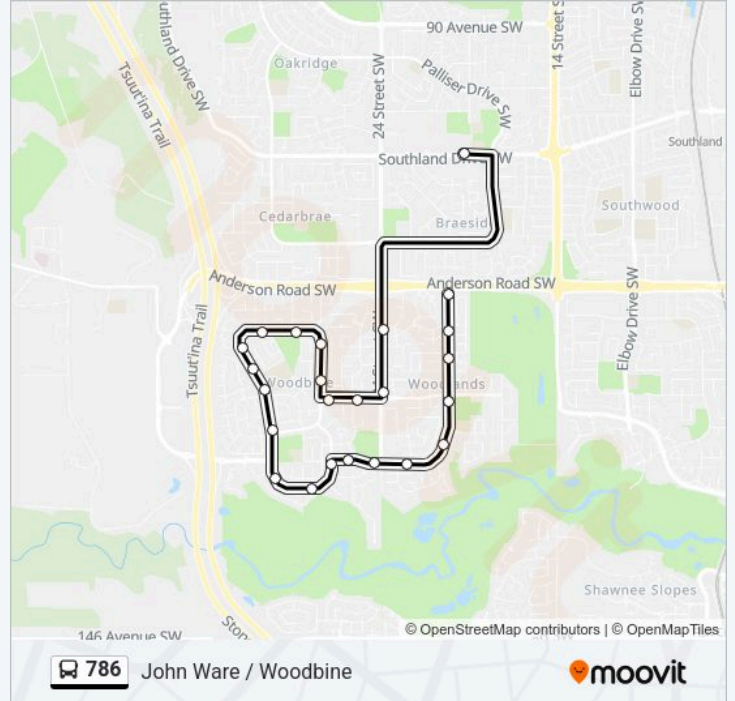

### John Ware / Woodbine

[Get The App](#)

The 786 bus line (John Ware / Woodbine) has 2 routes. For regular weekdays, their operation hours are:

(1) John Ware / Woodbine: 15:25(2) John Ware / Woodbine: 07:40

#### Direction: John Ware / Woodbine

31 stops

[VIEW LINE SCHEDULE](#)

Southland Leisure Centre (Wb)  
Wb Southland Dr @ Brookpark Bv SW  
Wb Southland Dr @ Oakmoor Dr SW  
Oakridge Station (Sb)  
Sb 24 St SW @ 106 Av SW  
Cedarbrae Station (Sb)  
Sb 24 St SW @ Anderson Rd  
Sb 24 St SW @ Woodglen Ri  
Wb Woodview Dr @ 24 St SW  
Wb Woodview Dr @ Woodglen Ga SW  
Nb Woodbine Bv @ Woodview Dr SW  
Nb Woodbine Bv @ Woodmark Cr SW  
Nb Woodbine Bv @ Woodmark Cr SW  
Wb Woodbine Bv @ Woodglen Wy SW  
Wb Woodbine Bv @ Woodbrook Wy SW  
Sb Woodbine Bv @ Woodbrook Rd SW  
Sb Woodbine Bv @ Woodbriar Ga SW  
Sb Woodbine Bv @ N. Leg Wood Valley Dr SW  
Sb Woodbine Bv @ S. Leg Wood Valley Dr SW  
Sb Woodfield Rd @ Woodhaven Cr SW  
Eb Woodfield Rd @ Woodhaven Cr SW

#### 786 bus Info

**Direction:** John Ware / Woodbine

**Stops:** 31

**Trip Duration:** 28 min

**Line Summary:**

Sb Woodbine Bv @ Woodmont Rd SW

Eb Woodbine Bv @ Woodbine Bv SW

Eb Woodview Dr @ Woodfield Dr SW

Woodview Station (Nb)

Nb 24 St SW @ Woodpark Av

Southland Leisure Centre (Wb)

786 bus time schedules and route maps are available in an offline PDF at [moovitapp.com](https://moovitapp.com). Use the Moovit App to see live bus times, train schedule or subway schedule, and step-by-step directions for all public transit in Calgary.