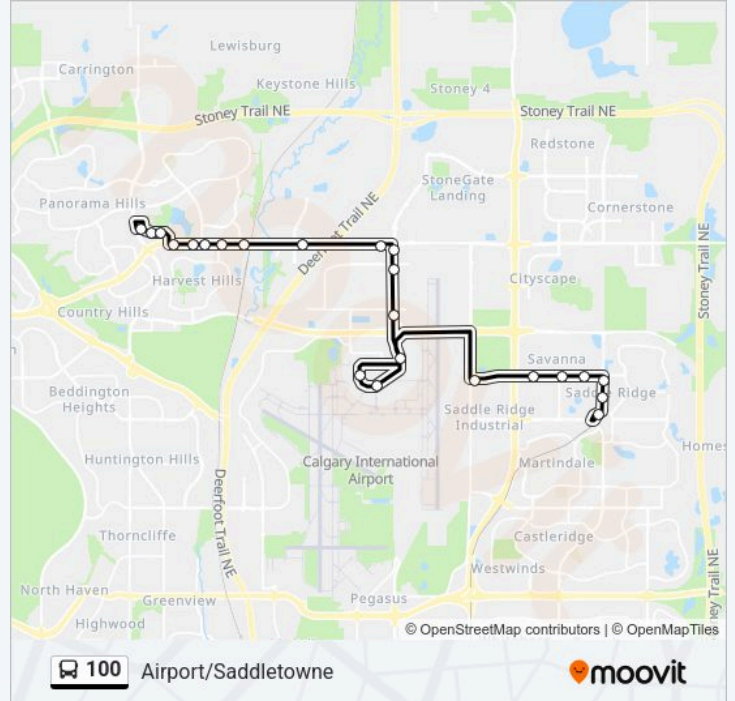

Eb Country Hills Bv @ 14 St NE

Eb Country Hills Bv @ Freeport Dr NE

Sb Barlow Tr @ Country Hills Bv NE

Sb Barlow Tr @ Freeport Bv NE

Sb Barlow Tr @ 100 Av NE

Yyc Airport Domestic Terminal

Yyc Airport International Terminal

Nb Barlow Tr @ Airport Rd NE

Eb 88 Av @ 36 St NE

Eb 88 Av NE @ 46 St NE

Eb 88 Av NE @ 52 St NE

Eb 88 Av NE @ Savanna St

100 bus Time Schedule

Airport/Saddletowne Route Timetable:

Monday	05:17-01:23
Tuesday	05:17-01:23
Wednesday	05:17-01:23
Thursday	05:17-01:23
Friday	05:17-01:23
Saturday	05:16-00:16
Sunday	05:16-00:16

100 bus Info**Direction:** Airport/Saddletowne**Stops:** 23**Trip Duration:** 37 min**Line Summary:**

Sb 60 St NE @ 88 Av NE

Sb 60 St NE @ Saddlehorn Dr

Saddletowne Terminal Stop K

Direction: Airport/North Pointe

Stops: 23

Trip Duration: 38 min

Line Summary: