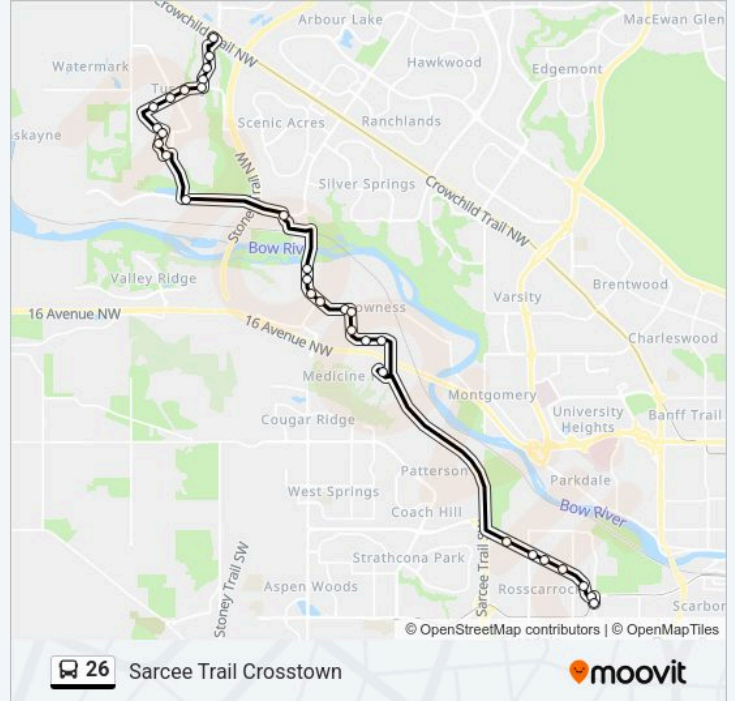

Eb Bowness Rd @ 79 St NW

Sb 77 St NW @ Bowness Rd

Sb 77 St NW @ 36 Av NW

Eb 34 Av NW @ Bowmanten Pl

Eb 34 Av NW @ W. Of 71 St NW

Wb Na'A Drive SW @ Sarcee Tr SW

Eb Bow Tr @ W. Of Winslow Cr SW

Eb Bow Tr @ 45 St SW

Eb Bow Tr @ Rossmere Rd SW

Eb Bow Tr @ 40 St SW

Sb Bow Tr @ Westbrook Mall Overpass

Westbrook Lrt Station (Eb Bow Tr @ 33 St Sw)

Westbrook Lrt Station

26 bus time schedules and route maps are available in an offline PDF at moovitapp.com. Use the Moovit App to see live bus times, train schedule or subway schedule, and step-by-step directions for all public transit in Calgary.

© 2025 Moovit - All Rights Reserved