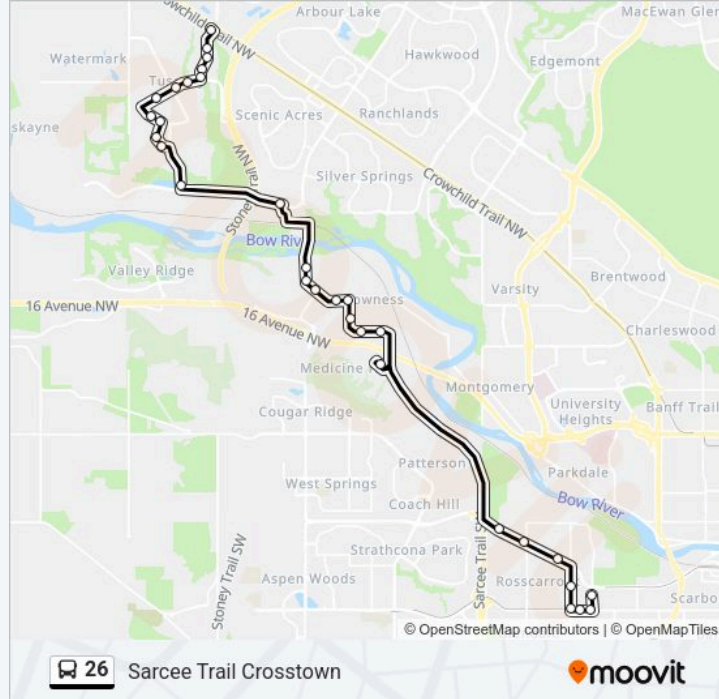

Direction: Tuscany

31 stops

[VIEW LINE SCHEDULE](#)

- Westbrook Lrt Station
- Wb 17 Av SW @ 33 St SW
- Wb 17 Av SW @ 35 St SW
- Nb 37 St SW @ 17 Av SW
- Nb 37 St SW @ 13 Av SW
- Wb Bow Tr @ 40 St SW
- Wb Bow Tr @ 45 St SW
- Wb Bow Tr @ E. Of Sarcee Tr SW
- Wb Na'A Drive SW @ Sarcee Tr SW
- Wb 34 Av NW @ 71 St NW
- Wb 34 Av NW @ Bowmanten Pl
- Nb 77 St NW @ 36 Av NW
- Wb Bowness Rd @ 77 St NW
- Wb Bowness Rd @ 79 St NW
- Wb Bowness Rd @ 83 St NW
- Nb Bowness Rd @ 44 Av NW
- Nb Bowness Rd @ 46 Av NW
- Wb Nose Hill Dr @ 87 St NW
- Nb Tuscany HI @ Nose Hill Dr NW
- Nb Tuscany Glen Pa @ Tuscany Estates Dr NW
- Nb Tuscany Glen Rd @ Tuscany Glen Pa NW

26 bus Time Schedule

Tuscany Route Timetable:

Monday	05:16-22:05
Tuesday	05:16-22:05
Wednesday	05:16-22:05
Thursday	05:16-22:05
Friday	05:16-22:05
Saturday	05:56-20:11
Sunday	05:56-20:11

26 bus Info

Direction: Tuscany

Stops: 31

Trip Duration: 40 min

Line Summary:

Wb Tuscany Dr @ Tuscany Glen Rd NW
 Wb Tuscany Dr @ Tuscany Ridge Cl NW
 Eb Tuscany Bv @ Tuscany Ridge Vw NW
 Eb Tuscany Bv @ Tuscany Wy NW
 Eb Tuscany Bv @ Tuscany Hills Rd NW
 Nb Tuscany Springs Bv @ Tuscany Bv NW
 Nb Tuscany Springs Bv @ Tuscarora Cl NW
 Nb Tuscany Springs Bv @ Tuscarora Wy NW
 Nb Tuscany Springs Bv @ Tuscarora Me NW
 Tuscany Station - Tuscany Terminal

Stops: 31

Trip Duration: 41 min

Line Summary:

Eb Bowness Rd @ 79 St NW

Sb 77 St NW @ Bowness Rd

Sb 77 St NW @ 36 Av NW

Eb 34 Av NW @ Bowmanten Pl

Eb 34 Av NW @ W. Of 71 St NW