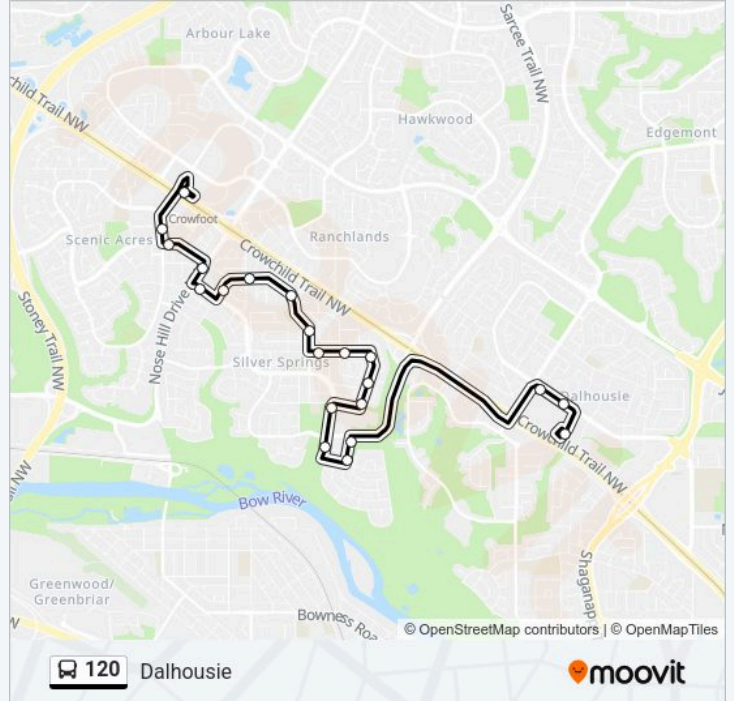

Nb Silvergrove Dr @ Silvergrove Rd NW

Eb Silvergrove Dr @ 78 St NW

Sb Silvergrove Dr @ Silverstone Rd NW

Sb Silvergrove Dr @ 66 Av NW

Eb Silver Springs Rd @ Silver Brook Dr NW

Eb Silver Springs Rd @ Silver Brook Rd NW

Sb Silver Springs Dr @ Silver Springs Cr NW

Sb Silver Springs Dr @ 62 Av NW

Sb Silver Springs Dr @ Silver Brook Dr NW

Sb Silver Springs Bv @ Silver Mead Rd NW

Sb Silver Springs Bv @ Silver Ridge Dr NW

Nb Silverdale Dr @ 54 Av NW

Nb Silverdale Dr @ Silver Springs Ga NW

Eb Dalhousie Dr @ 53 St NW

Eb Dalhousie Dr @ Dalham Cr NW

Dalhousie Lrt Station Nb

120 bus Time Schedule

Dalhousie Route Timetable:

Monday	05:18-00:03
Tuesday	05:18-00:03
Wednesday	05:18-00:03
Thursday	05:18-00:03
Friday	05:18-00:03
Saturday	06:54-23:46
Sunday	06:54-23:46

120 bus Info**Direction:** Dalhousie**Stops:** 21**Trip Duration:** 18 min**Line Summary:**

Direction: Crowfoot

18 stops

[VIEW LINE SCHEDULE](#)

- Dalhousie Lrt Station Nb
- Sb Silverdale Dr @ Silver Springs Ga NW
- Wb 54 Av NW @ Silverdale Dr
- Nb Silver Springs Bv @ Silver Springs Ga NW
- Eb Silver Springs Dr @ Silver Springs Bv NW
- Nb Silver Springs Dr @ S Of Silver Springs Hill NW
- Nb Silver Springs Dr @ Silver Springs Wy NW
- Wb Silver Springs Rd @ Silver Springs Cr NW
- Wb Silver Springs Rd @ 70 St NW
- Nb Silvergrove Dr @ Silver Springs Rd NW
- Nb Silvergrove Dr @ Silver Springs Ri NW
- Wb Silvergrove Dr @ 100 Silvergrove Pl NW
- Wb Silvergrove Dr @ 300 Silvergrove Pl NW
- Sb Silvergrove Dr @ Silvergrove Wy NW
- Wb Silver Springs Bv @ Silvergrove Dr NW
- Nb Nose Hill Dr @ Silver Springs Bv NW
- Nb Scurfield Dr @ Scenic Acres Bv NW
- Crowfoot Lrt Station