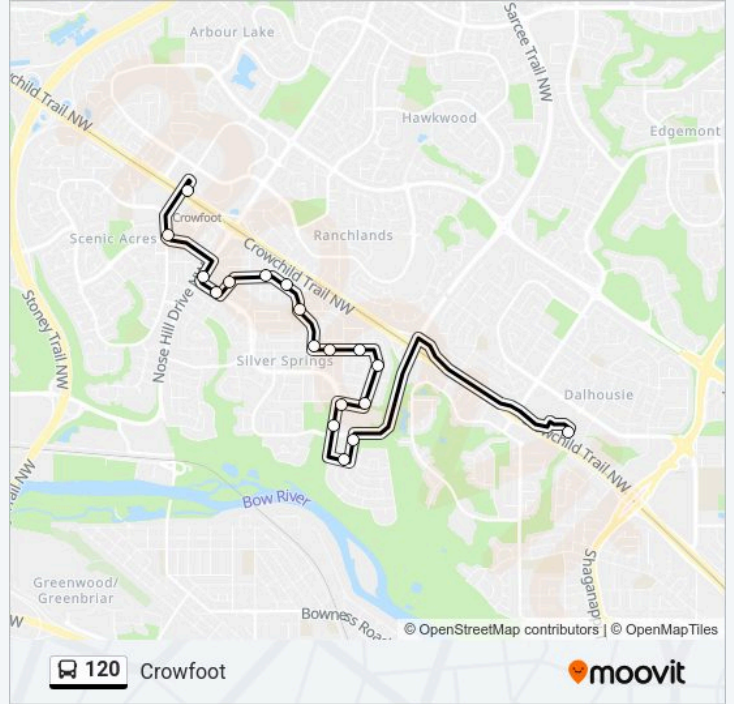

120 bus time schedules and route maps are available in an offline PDF at moovitapp.com. Use the Moovit App to see live bus times, train schedule or subway schedule, and step-by-step directions for all public transit in Calgary.

© 2025 Moovit - All Rights Reserved