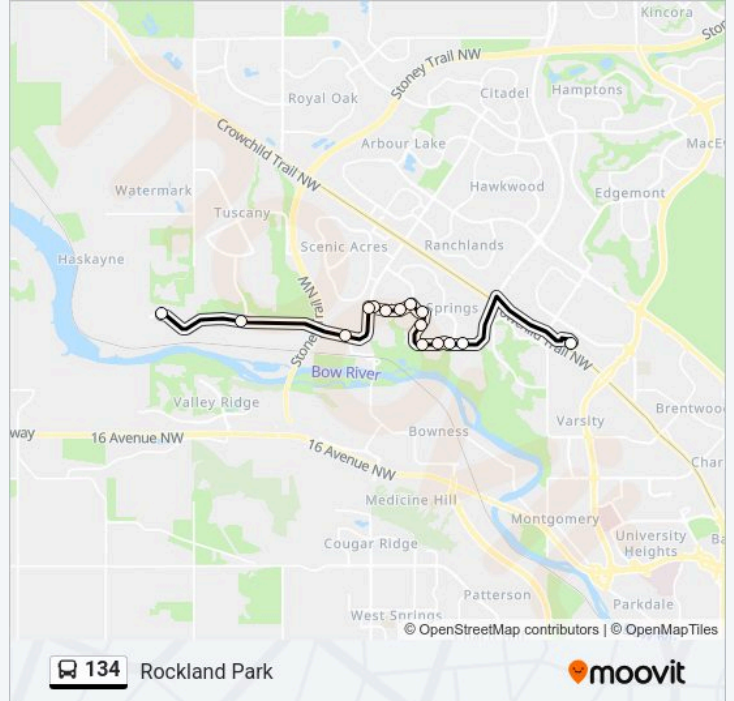

**Direction: Rockland Park**

15 stops

[VIEW LINE SCHEDULE](#)

Dalhousie Lrt Station Nb

Wb Silver Springs Ga @ Silverdale Dr NW

Wb Silver Ridge Dr @ Silver Springs Bv NW

Wb Silver Ridge Dr @ Silver Ridge Cl NW

Wb Silver Ridge Dr @ Silver Ridge Pl NW

Nb Silver Ridge Dr @ Silver Mead Rd NW

Wb Silver Springs Bv @ Silver Ridge Dr NW

Wb Silver Springs Rd @ Silver Springs Bv NW

Wb Silver Springs Rd @ Silver Hill Wy NW

Wb Silver Springs Rd @ S Silver Valley Dr NW

Wb Silver Springs Rd @ Nose Hill Dr NW

Sb Nose Hill Dr @ Silver Springs Rd NW

Wb Nose Hill Dr @ 87 St NW

Wb Nose Hill Dr @ Tuscany HI NW

Wb Nose Hill Dr @ Crimson Ridge Ga NW

**134 bus Info****Direction:** Rockland Park**Stops:** 15**Trip Duration:** 21 min**Line Summary:**

**Direction: Dalhousie**

18 stops

[VIEW LINE SCHEDULE](#)

- Wb Nose Hill Dr @ Crimson Ridge Ga NW
- Eb Nose Hill Dr @ Haskayne Dr NW
- Eb Nose Hill Dr @ Crimson Ridge Ga NW
- Eb Nosehill Dr @ Tuscany Hill NW
- Eb Nose Hill Dr @ 87 St NW
- Eb Silver Springs Rd @ Nose Hill Dr NW
- Eb Silver Springs Rd @ Silver Valley Dr NW
- Eb Silver Springs Rd @ Silver Springs Wy NW
- Sb Silver Springs Bv @ Silver Springs Rd NW
- Sb Silver Ridge Dr @ Silver Springs Bv NW
- Sb Silver Ridge Dr @ Silver Hill Rd NW
- Sb Silver Ridge Dr @ Silver Crest Cr NW
- Eb Silver Ridge Dr @ Silver Crest Dr NW
- Eb Silver Ridge Dr @ Silver Crest Dr NW
- Eb Silver Springs Ga @ Silver Springs Bv NW
- Eb Dalhousie Dr @ 53 St NW
- Eb Dalhousie Dr @ Dalham Cr NW
- Dalhousie Lrt Station Nb