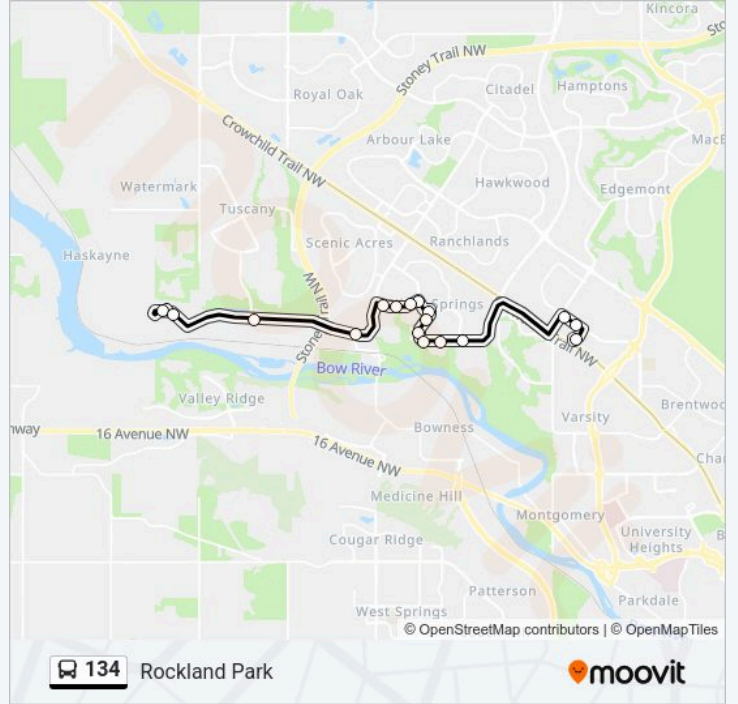

**Direction: Rockland Park**

15 stops

[VIEW LINE SCHEDULE](#)

Dalhousie Lrt Station Nb

Wb Silver Springs Ga @ Silverdale Dr NW

Wb Silver Ridge Dr @ Silver Springs Bv NW

Wb Silver Ridge Dr @ Silver Ridge Cl NW

**134 bus Info****Direction:** Rockland Park**Stops:** 15**Trip Duration:** 21 min**Line Summary:**

**Direction: Dalhousie**

18 stops

[VIEW LINE SCHEDULE](#)

- Wb Nose Hill Dr @ Crimson Ridge Ga NW
- Eb Nose Hill Dr @ Haskayne Dr NW
- Eb Nose Hill Dr @ Crimson Ridge Ga NW
- Eb Nosehill Dr @ Tuscany Hill NW
- Eb Nose Hill Dr @ 87 St NW
- Eb Silver Springs Rd @ Nose Hill Dr NW
- Eb Silver Springs Rd @ Silver Valley Dr NW
- Eb Silver Springs Rd @ Silver Springs Wy NW
- Sb Silver Springs Bv @ Silver Springs Rd NW
- Sb Silver Ridge Dr @ Silver Springs Bv NW
- Sb Silver Ridge Dr @ Silver Hill Rd NW
- Sb Silver Ridge Dr @ Silver Crest Cr NW
- Eb Silver Ridge Dr @ Silver Crest Dr NW
- Eb Silver Ridge Dr @ Silver Crest Dr NW
- Eb Silver Springs Ga @ Silver Springs Bv NW
- Eb Dalhousie Dr @ 53 St NW
- Eb Dalhousie Dr @ Dalham Cr NW
- Dalhousie Lrt Station Nb

**134 bus Time Schedule**

Dalhousie Route Timetable:

Monday	05:25-00:35
Tuesday	05:25-00:35
Wednesday	05:25-00:35
Thursday	05:25-00:35
Friday	05:25-00:35
Saturday	Not Operational
Sunday	Not Operational

**134 bus Info**

**Direction:** Dalhousie

**Stops:** 18

**Trip Duration:** 19 min

**Line Summary:**

134 bus time schedules and route maps are available in an offline PDF at [moovitapp.com](https://moovitapp.com). Use the Moovit App to see live bus times, train schedule or subway schedule, and step-by-step directions for all public transit in Calgary.