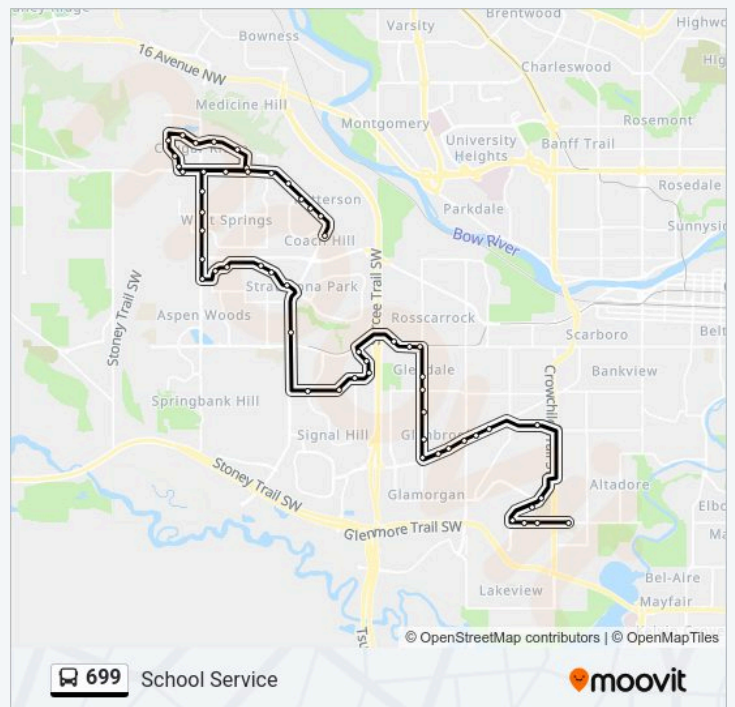

Sb Sirocco Dr @ 17 Av SW

Eb Sirocco Dr @ Signature Wy SW

Sb Sirocco Dr @ Sirocco Pl SW

Wb Sirocco Dr @ Signal Hill Dr SW

Wb Sirocco Dr @ Signature Wy SW

Wb 26 Av SW @ Simcoe Bv

Nb 69 St SW @ Christie Estates Bv

Wb Strathcona Dr @ 69 St SW

Wb Strathcona Dr @ Strathridge Pl SW

Wb Strathcona Dr @ Strathridge Wy SW

Wb Strathcona Dr @ Strathlea Mr SW

Sb Strathcona Dr @ Strathlea Cr SW

Nb 85 St SW @ Strathlea Av

Nb 85 St @ Bow Tr SW

Nb 85 St SW @ Wentworth Dr

Nb 85 St SW @ 9 Av SW

Saturday

Not Operational

Sunday

Not Operational

### 699 bus Info

**Direction:** School Service

**Stops:** 55

**Trip Duration:** 60 min

**Line Summary:**

Nb 85 St SW @ 8 Av SW

Eb Old Banff Coach Rd @ 85 St SW

Eb Old Banff Coach Rd @ 81 St SW