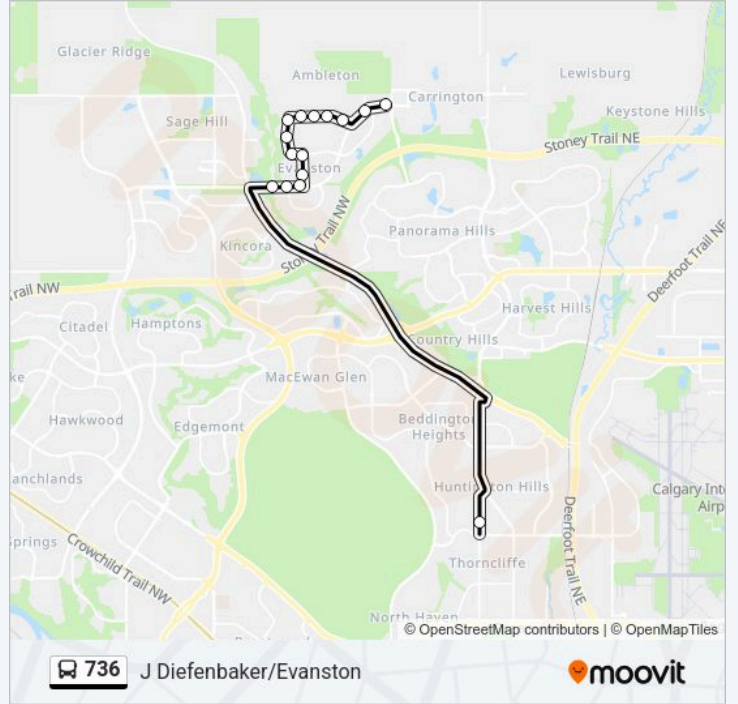

Use the Moovit App to find the closest 736 bus station near you and find out when is the next 736 bus arriving.

**Direction: J Diefenbaker/Evanston**

14 stops

[VIEW LINE SCHEDULE](#)

Nb 4 St NW @ 68 Av NW (Jg Diefenbaker Hs)

### Direction: J Diefenbaker/Evanston

15 stops

[VIEW LINE SCHEDULE](#)

- Wb Symons Valley Py @ 14 St NW
- Wb Symons Valley Py @ Evanston Li NW
- Wb Evanston Dr @ Evanscrest Ga NW
- Wb Evanston Dr @ Evanston HI NW
- Wb Evanston Dr @ Evansfield Ga NW
- Wb Evanston Dr @ 24 St NW
- Sb Evanston Dr @ Evansborough Ga NW
- Sb Evanston Dr @ Evansridge Ci NW
- Eb Evanston Rd @ Evansridge Dr NW
- Sb Evanspark Bv @ Evanston Dr NW
- Sb Evanspark Bv @ Evansview Ga NW
- Wb Symons Valley Py @ Evanspark Bv NW
- Wb Symons Valley Py @ Evanston Vw (West Leg) NW
- Wb Symons Valley Py @ Sage Meadows Gr NW
- Nb 4 St NW @ 68 Av NW (Jg Diefenbaker Hs)

### 736 bus Time Schedule

J Diefenbaker/Evanston Route Timetable:

Monday	08:17
Tuesday	08:17
Wednesday	08:17
Thursday	08:17
Friday	08:17
Saturday	Not Operational
Sunday	Not Operational

### 736 bus Info

**Direction:** J Diefenbaker/Evanston

**Stops:** 15

**Trip Duration:** 33 min

**Line Summary:**

736 bus time schedules and route maps are available in an offline PDF at [moovitapp.com](https://moovitapp.com). Use the Moovit App to see live bus times, train schedule or subway schedule, and step-by-step directions for all public transit in Calgary.