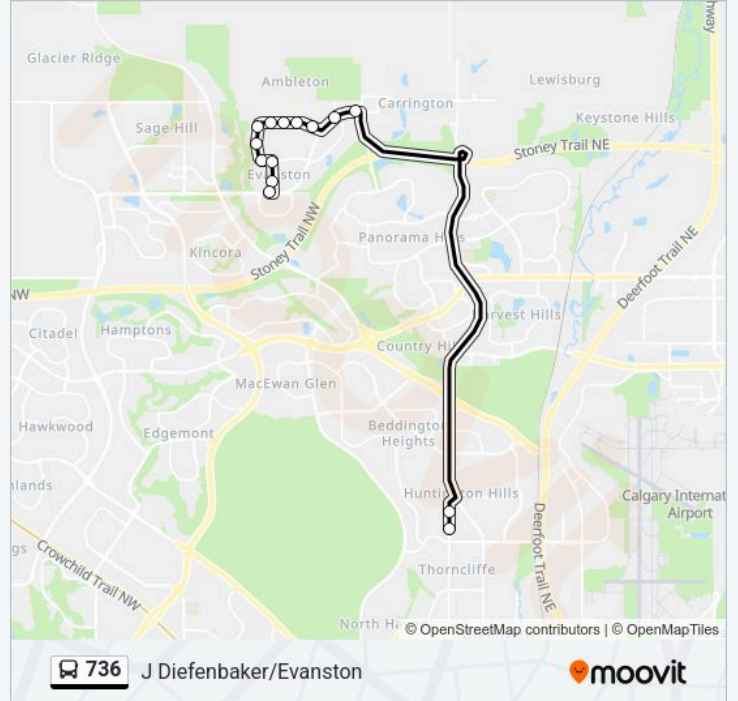

Use the Moovit App to find the closest 736 bus station near you and find out when is the next 736 bus arriving.

**Direction: J Diefenbaker/Evanston**

14 stops

[VIEW LINE SCHEDULE](#)

Nb 4 St NW @ 68 Av NW (Jg Diefenbaker Hs)

Nb 4 St NW @ 68 Av NW (Superstore)

Wb Symons Valley Py @ 14 St NW

Wb Symons Valley Py @ Evanston Li NW

Wb Evanston Dr @ Evanscrest Ga NW

Wb Evanston Dr @ Evanston HI NW

Wb Evanston Dr @ Evansfield Ga NW

Wb Evanston Dr @ 24 St NW

Sb Evanston Dr @ Evansborough Ga NW

Sb Evanston Dr @ Evansridge Ci NW

Eb Evanston Rd @ Evansridge Dr NW

Sb Evanspark Bv @ Evanston Dr NW

Sb Evanspark Bv @ Evansview Ga NW

Wb Symons Valley Py @ Evanspark Bv NW

**736 bus Time Schedule**

J Diefenbaker/Evanston Route Timetable:

Monday	15:40
Tuesday	15:40
Wednesday	15:40
Thursday	15:40
Friday	12:55
Saturday	Not Operational
Sunday	Not Operational

**736 bus Info****Direction:** J Diefenbaker/Evanston**Stops:** 14**Trip Duration:** 30 min**Line Summary:**