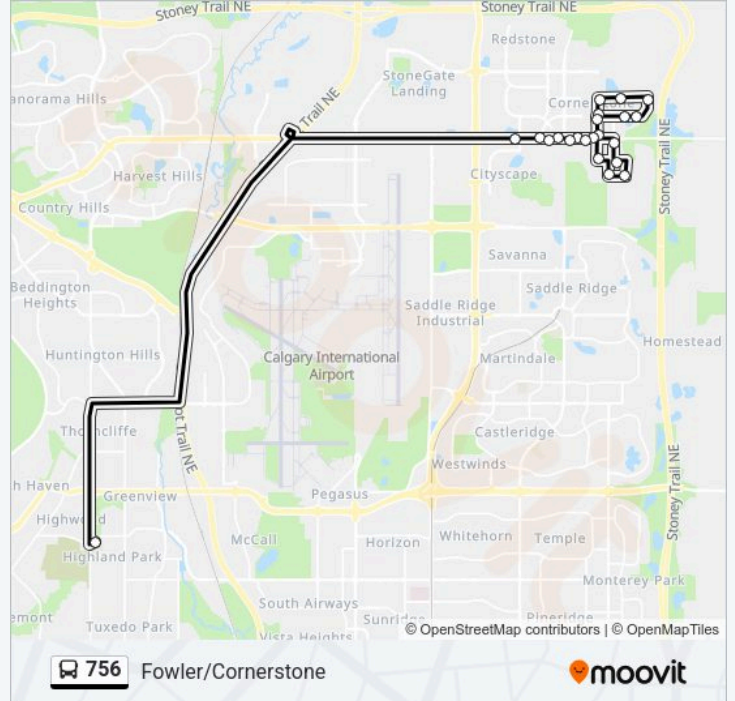

Wb Country Hills Bv @ 60 St NE

Wb Country Hills Bv @ Skyview Ci

Wb Country Hills Bv @ 52 St NE (Farside)

Eb 40 Av NW @ 4 St NW

756 bus time schedules and route maps are available in an offline PDF at moovitapp.com. Use the Moovit App to see live bus times, train schedule or subway schedule, and step-by-step directions for all public transit in Calgary.

© 2025 Moovit - All Rights Reserved