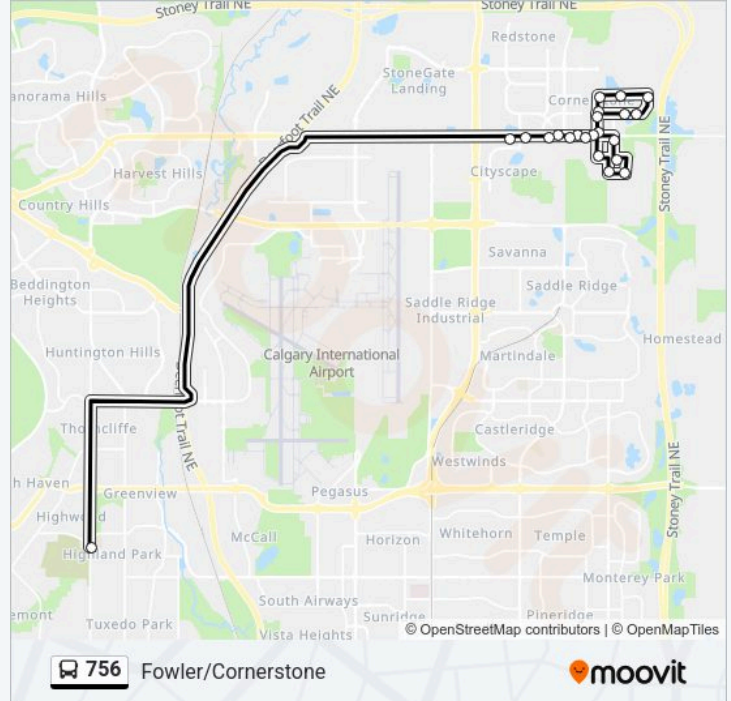

Eb Cornerstone Av @ Cornerbrook St NE

Sb Cornerstone Bv @ Cornerstone Av NE

Wb Cornerstone Bv @ Cornerbrook Dr NE

Wb Cornerstone Bv @ Cornerbrook Gr NE

Sb Cornerstone Bv @ Cornerstone Ht NE

Wb Country Hills Bv @ Cornerstone Bv NE

756 bus Time Schedule

Fowler/Redstone Route Timetable:

| | |
|-----------|-----------------|
| Monday | 15:40 |
| Tuesday | 15:40 |
| Wednesday | 15:40 |
| Thursday | 15:40 |
| Friday | 13:55 |
| Saturday | Not Operational |
| Sunday | Not Operational |

756 bus Info**Direction:** Fowler/Redstone**Stops:** 22**Trip Duration:** 50 min**Line Summary:**

Wb Country Hills Bv @ Cornerstone St NE

Wb Country Hills Bv @ 60 St NE

Direction: Fowler/Redstone

22 stops

[VIEW LINE SCHEDULE](#)

Eb Country Hills Bv @ Skyview Py NE

Eb Country Hills Bv @ 60 St NE

Eb Country Hills Bv @ Cornerstone St NE

Sb Corner Meadows Ga @ Country Hills Bv NE

Eb Cornerstone Wy @ Corner Meadows Ga NE