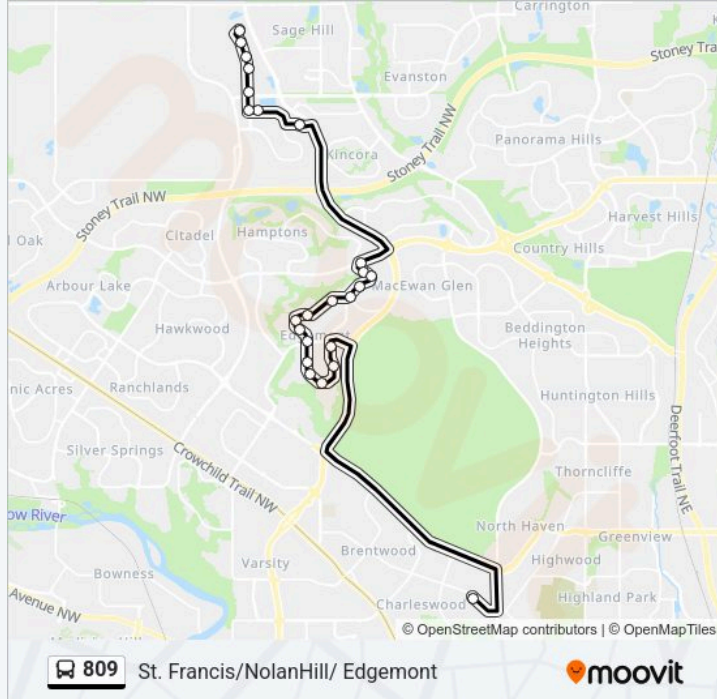

Use the Moovit App to find the closest 809 bus station near you and find out when is the next 809 bus arriving.

Direction: Route 809

24 stops

[VIEW LINE SCHEDULE](#)

Eb Northmont Dr @ Calandar Rd NW
 Sb Edenvold Dr @ Edgemont Bv NW
 Sb Edenvold Dr @ Edcath Ri NW
 Wb Edenvold Dr @ Edcath Ri NW
 Nb Edenvold Dr @ Edenstone Rd NW
 Nb Edenvold Dr @ Edforth Cr NW
 Nb Edgevalley Dr @ Edgemont Bv NW
 Wb Edgevalley Dr @ Edgevalley Ci NW
 Nb Edgevalley Dr @ Edgeview Dr NW
 Eb Edgevalley Wy @ E. Of Edgevalley Dr NW
 Eb Edgevalley Wy @ Edgevalley CI NW
 Nb Edgebrook Dr @ Edgebrook Ri NW
 Eb Edgebrook Dr @ Edgebrook Ld NW
 Nb Edgebrook Bv @ Edgebrook Pa NW
 Wb Edgebrook Bv @ Edgeridge Vw NW
 Eb Country Hills Bv @ Edgebrook Bv NW
 Wb Sherwood Ga @ Sherwood Sq NW
 Wb Sherwood Blvd @ Sherwood Heights
 Nb Sherview Dr @ Sherwood Bv (North Leg) NW
 Nb Sherwood Dr @ Symons Valley Py NW
 Nb Nolan Hill Dr @ Nolanfield Rd NW

809 bus Time Schedule

Route 809 Route Timetable:

Monday	15:29
Tuesday	15:29
Wednesday	15:29
Thursday	15:29
Friday	14:33
Saturday	Not Operational
Sunday	Not Operational

809 bus Info**Direction:** Route 809**Stops:** 24**Trip Duration:** 41 min**Line Summary:**

Nb Nolan Hill Dr @ Nolanfield Ln NW

Nb Nolan Hill Dr @ Nolanfield Hts NW

Eb Nolan Hill Ga @ Nolanfield Wy NW

Direction: Route 809

26 stops

[VIEW LINE SCHEDULE](#)

Wb Nolan Hill Ga @ Shaganappi Tr NW

Wb Nolan Hill Ga @ Nolan Hill Dr NW

Sb Nolan Hill Dr @ Nolancrest Heights NW

Sb Nolan Hill Dr @ Nolanfield Rd NW

Sb Sherview Dr @ Symons Valley Py NW

Eb Sherwood Blvd @ Sherwood Heights

Eb Sherwood Ga @ Sherwood Sq NW

Sb Shaganappi Tr @ Kincora Ga NW