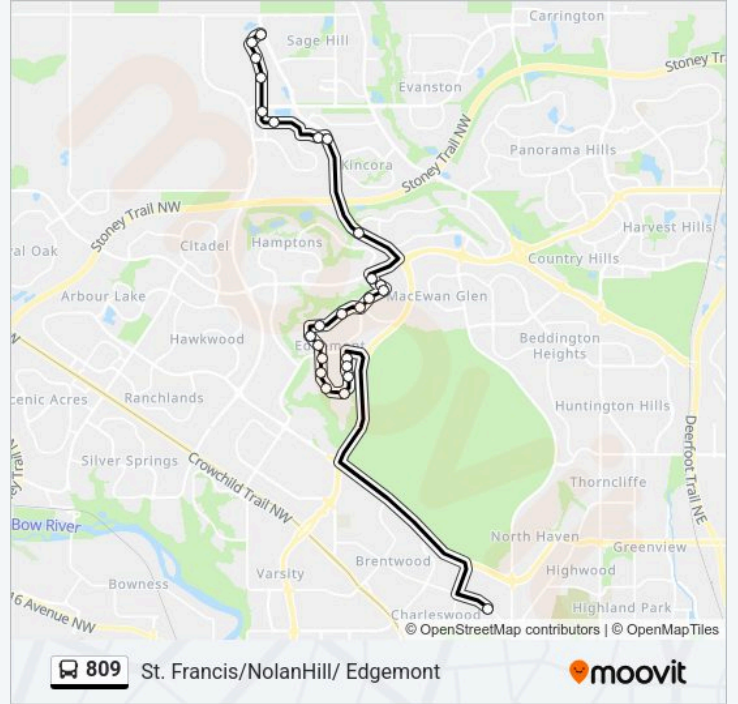

809 bus Info

Direction: Route 809

Stops: 26

Trip Duration: 43 min

Line Summary:

Sb Edenwold Dr @ Edgemont Bv NW
Sb Edenwold Dr @ Edendale Wy NW
Sb Edenwold Dr @ Edenstone Rd NW
Eb Edenwold Dr @ Edelweiss Rd NW
Nb Edenwold Dr @ Edenwold Cr NW
Nb Edenwold Dr @ Edenwold Cr NW
Nb Edenwold Dr @ Edforth Wy NW
Eb Northmont Dr @ Calendar Rd NW