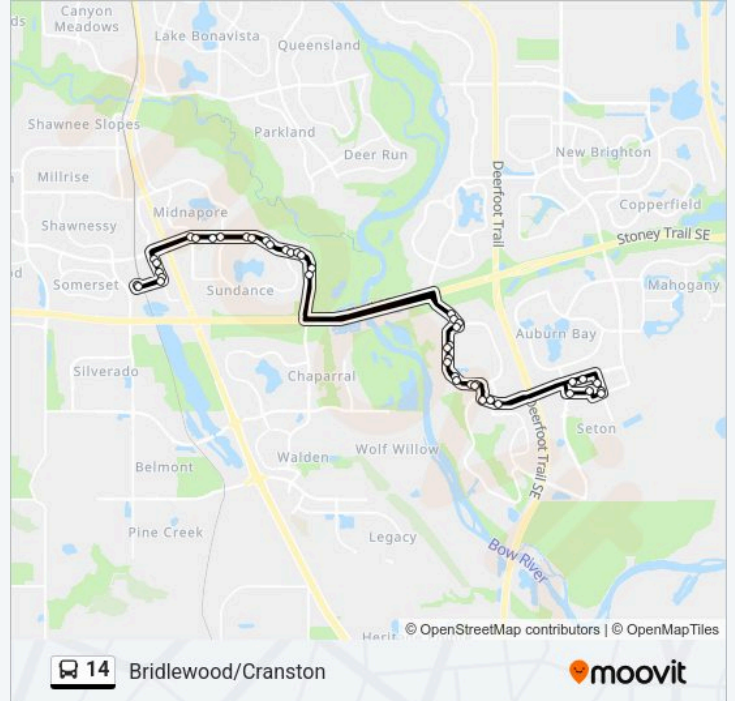

**Direction:** Cranston

**Stops:** 44

**Trip Duration:** 50 min

**Line Summary:**

Eb Cranston Dr @ W. Leg Cranridge Ht SE

Eb Cranston Dr @ Cranridge Tc SE

Eb Cranston Av @ Cranston Rd SE

Eb Cranston Av @ Cranarch Rd SE

Nb Cranston Bv @ Cranston Dr SE

Wb Cranston Bv @ Cranfield Li SE

Nb Sun Valley Bv @ Sun Harbour Rd SE

Wb Sun Valley Bv @ Sun Valley Dr SE

Wb Sun Valley Bv @ Sunmills Dr SE

Wb Sun Valley Bv @ W. Of Sunmills Dr SE

Wb Sun Valley Bv @ Suncrest Wy SE

Wb Sun Valley Bv @ Midlake Bv SE

Wb Sun Valley Bv @ Midpark Bv SW

Sb Shawville Bv @ 162 Av SE

Sb Shawville Bv @ Shawville Li SE

Wb Shawville Ga @ Shawville Bv SE

Somerset-Bridlewood Stn

**Direction: Somerset-Bridlewood Station**

36 stops

**14 bus Time Schedule**

Somerset-Bridlewood Station Route Timetable:

Somerset-Bridlewood Stn  
 Nb 6 St SW @ Shawville Ga  
 Wb Somerset Dr @ Somercrest Ci SW  
 Wb Somerset Dr @ Somercrest Gd SW  
 Nb Somercrest St @ Somerset Dr SW  
 Nb Somercrest St @ Somerside Gv SW  
 Wb 162 Av SW @ Shawbrooke Dr  
 Wb 162 Av SW @ E. Of Shawbrooke Rd  
 Wb 162 Av SW @ James Mckevitt Rd  
 Wb 162 Av SW @ Everstone Dr  
 Sb Bridleridge Wy @ Bridleglen Mr SW  
 Sb Bridleridge Wy @ Bridleridge Ht SW  
 Eb Bridlewood Rd @ Bridlewood St SW  
 Sb Bridlewood Rd @ Bridlewood Dr SW  
 Sb Bridlewood Dr @ Bridlewood Pl SW  
 Wb Bridlewood Av @ Bridlewood Dr SW  
 Wb Bridlewood Av @ Bridlewood Co SW  
 Wb Bridlewood Av @ Bridleridge Wy SW  
 Wb Bridlewood Av @ Bridlemeadows Cm SW  
 Nb 24 St SW @ Bridle Estates Rd  
 Nb 24 St SW @ Bridlecrest Wy  
 Nb 24 St SW @ Bridlecrest Dr  
 Eb 162 Av SW @ 24 St SW  
 Eb 162 Av SW @ Shoppes Of Bridlewood  
 Eb 162 Av SW @ Bridleridge Wy  
 Eb 162 Av SW @ Bridlewood Bv  
 Eb 162 Av SW @ James Mckevitt Rd  
 Eb 162 Av SW @ Somerside Pa  
 Sb Somercrest St @ 162 Av SW  
 Sb Somercrest St @ Somerside Gv SW  
 Eb Somerset Dr @ Somercrest St SW