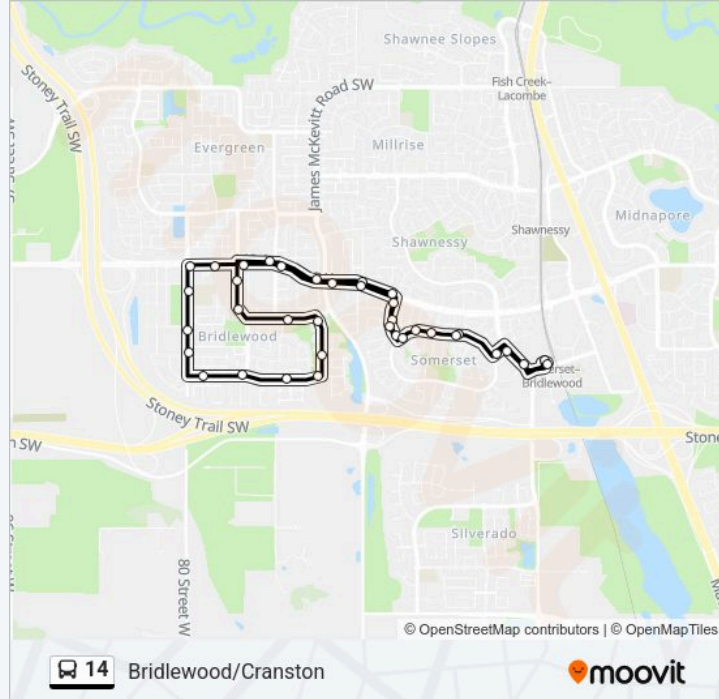

**Direction:** Bridlewood

**Stops:** 36

**Trip Duration:** 31 min

**Line Summary:**

Nb 24 St SW @ Bridlecrest Dr

Eb 162 Av SW @ 24 St SW

Eb 162 Av SW @ Shoppes Of Bridlewood

Eb 162 Av SW @ Bridleridge Wy

Eb 162 Av SW @ Bridlewood Bv

Eb 162 Av SW @ James Mckevitt Rd

Eb 162 Av SW @ Somerside Pa

Sb Somercrest St @ 162 Av SW

Sb Somercrest St @ Somerside Gv SW

Eb Somerset Dr @ Somercrest St SW

Eb Somerset Dr @ Somerset Wy SW

Eb Somerset Dr @ Somercrest Cl SW

Eb Somerset Ga @ Somerset Dr SW

Sb 6 St SW @ Somerset Ga

Somerset Bridlewood Terminal

**Direction: Cranston**

44 stops

[VIEW LINE SCHEDULE](#)

Somerset Bridlewood Terminal

**Direction:** Cranston

**Stops:** 44

**Trip Duration:** 50 min

**Line Summary:**

Eb Cranston Dr @ W. Leg Cranridge Ht SE

Eb Cranston Dr @ Cranridge Tc SE

Eb Cranston Av @ Cranston Rd SE

Eb Cranston Av @ Cranarch Rd SE