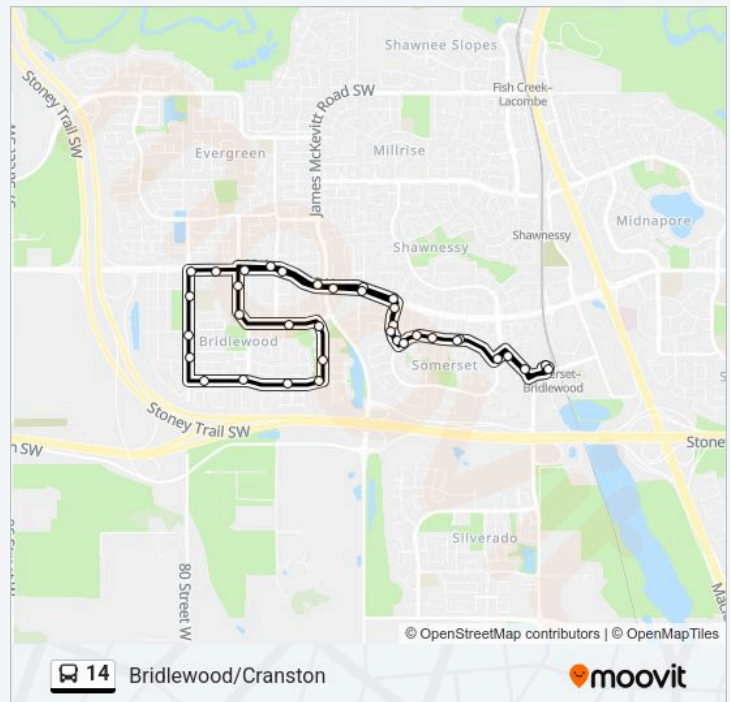

**Direction:** Cranston

**Stops:** 44

**Trip Duration:** 50 min

**Line Summary:**

Eb Cranston Dr @ W. Leg Cranridge Ht SE

Eb Cranston Dr @ Cranridge Tc SE

Eb Cranston Av @ Cranston Rd SE

Eb Cranston Av @ Cranarch Rd SE

Wb Sun Valley Bv @ Suncrest Wy SE

Wb Sun Valley Bv @ Midlake Bv SE

Wb Sun Valley Bv @ Midpark Bv SW

Sb Shawville Bv @ 162 Av SE

Sb Shawville Bv @ Shawville Li SE

Wb Shawville Ga @ Shawville Bv SE

Somerset-Bridlewood Stn

**Direction: Somerset-Bridlewood Station**

36 stops

**14 bus Time Schedule**

Somerset-Bridlewood Station Route Timetable:

Somerset-Bridlewood Stn  
 Nb 6 St SW @ Shawville Ga  
 Wb Somerset Dr @ Somercrest Ci SW  
 Wb Somerset Dr @ Somercrest Gd SW  
 Nb Somercrest St @ Somerset Dr SW  
 Nb Somercrest St @ Somerside Gv SW  
 Wb 162 Av SW @ Shawbrooke Dr  
 Wb 162 Av SW @ E. Of Shawbrooke Rd  
 Wb 162 Av SW @ James Mckevitt Rd  
 Wb 162 Av SW @ Everstone Dr  
 Sb Bridleridge Wy @ Bridleglen Mr SW  
 Sb Bridleridge Wy @ Bridleridge Ht SW  
 Eb Bridlewood Rd @ Bridlewood St SW  
 Sb Bridlewood Rd @ Bridlewood Dr SW  
 Sb Bridlewood Dr @ Bridlewood Pl SW  
 Wb Bridlewood Av @ Bridlewood Dr SW  
 Wb Bridlewood Av @ Bridlewood Co SW  
 Wb Bridlewood Av @ Bridleridge Wy SW  
 Wb Bridlewood Av @ Bridlemeadows Cm SW  
 Nb 24 St SW @ Bridle Estates Rd  
 Nb 24 St SW @ Bridlecrest Wy  
 Nb 24 St SW @ Bridlecrest Dr  
 Eb 162 Av SW @ 24 St SW  
 Eb 162 Av SW @ Shoppes Of Bridlewood  
 Eb 162 Av SW @ Bridleridge Wy  
 Eb 162 Av SW @ Bridlewood Bv  
 Eb 162 Av SW @ James Mckevitt Rd  
 Eb 162 Av SW @ Somerside Pa  
 Sb Somercrest St @ 162 Av SW  
 Sb Somercrest St @ Somerside Gv SW  
 Eb Somerset Dr @ Somercrest St SW

Monday	07:54-17:10
Tuesday	07:54-17:10
Wednesday	07:54-17:10
Thursday	07:54-17:10
Friday	07:54-17:10
Saturday	Not Operational
Sunday	Not Operational

**14 bus Info****Direction:** Somerset-Bridlewood Station**Stops:** 36**Trip Duration:** 32 min**Line Summary:**