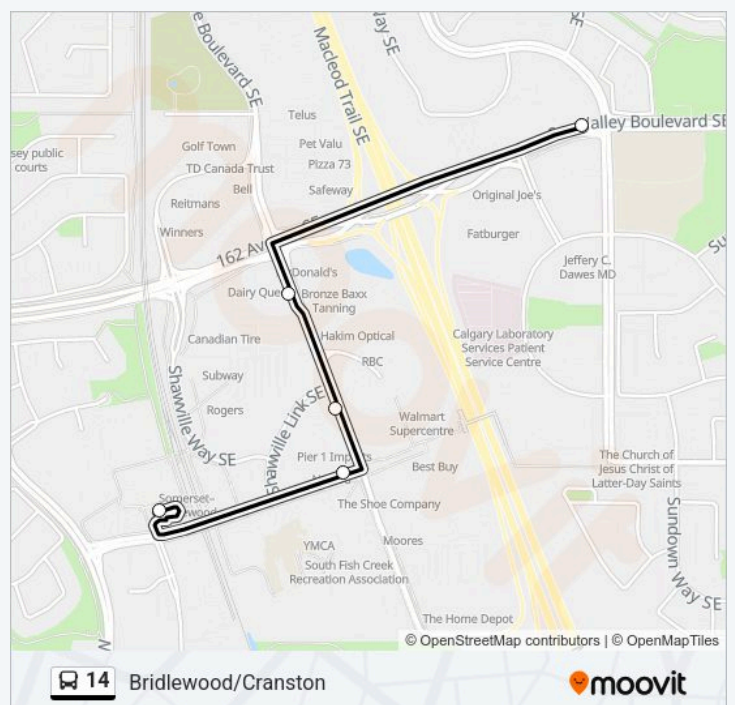

**Direction:** Cranston

**Stops:** 44

**Trip Duration:** 50 min

**Line Summary:**

Eb Cranston Dr @ W. Leg Cranridge Ht SE

Eb Cranston Dr @ Cranridge Tc SE

Eb Cranston Av @ Cranston Rd SE

Eb Cranston Av @ Cranarch Rd SE

### Direction: Somerset-Bridlewood Station

5 stops

[VIEW LINE SCHEDULE](#)

Wb Sun Valley Bv @ Midpark Bv SW

Sb Shawville Bv @ 162 Av SE

Sb Shawville Bv @ Shawville Li SE

Wb Shawville Ga @ Shawville Bv SE

Somerset-Bridlewood Stn

### 14 bus Time Schedule

Somerset-Bridlewood Station Route Timetable:

Monday	15:42-15:51
Tuesday	15:42-15:51
Wednesday	15:42-15:51
Thursday	15:42-15:51
Friday	13:25-15:51
Saturday	Not Operational
Sunday	Not Operational

### 14 bus Info

**Direction:** Somerset-Bridlewood Station

**Stops:** 5

**Trip Duration:** 6 min

**Line Summary:**

14 bus time schedules and route maps are available in an offline PDF at [moovitapp.com](https://moovitapp.com). Use the Moovit App to see live bus times, train schedule or subway schedule, and step-by-step directions for all public transit in Calgary.