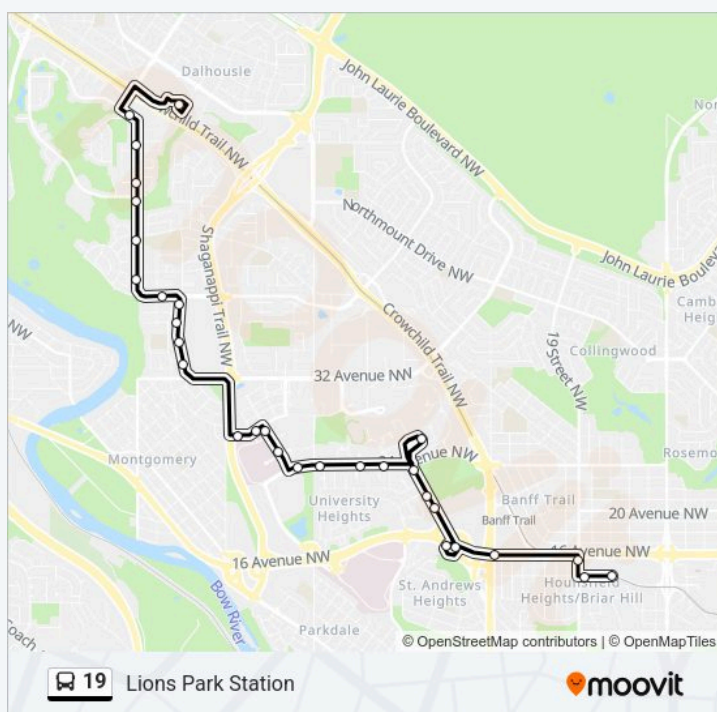

Eb University Av @ Smith St NW

Sb Mclaurin St @ University Av NW

Alberta Children's Hospital Station (Sb)

Eb 24 Av NW @ West Campus Pl

Eb 24 Av NW @ Collegiate Rd

Eb 24 Av NW @ Upton Pl

Eb 24 Av NW @ Upper Pl

Wb University Wy @ Craigie Hall NW

Sb University Dr @ 24 Av NW

Sb University Dr @ Unwin Rd NW

Sb University Dr @ McMahon Parking Entr

Sb University Dr @ 16 Av NW

Eb 16 Av NW @ University Dr

Eb 16 Av NW @ Crowchild Tr NW

Sb 19 St NW @ 16 Av NW

Eb 14 Av NW @ 19 St NW

Lions Park Lrt Station (Eb 14 Av Nw)

Wednesday 07:45-14:46

Thursday 07:45-14:46

Friday 07:45-14:46

Saturday Not Operational

Sunday Not Operational

19 bus Info

Direction: Lions Park Station

Stops: 30

Trip Duration: 30 min

Line Summary:

Direction: Sunridge

74 stops

[VIEW LINE SCHEDULE](#)