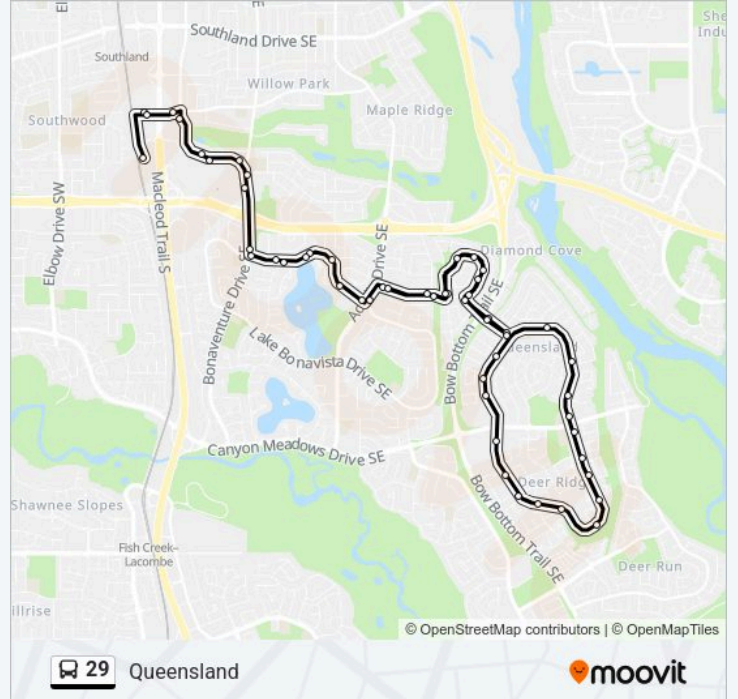

Nb Queensland Dr @ 600 Queensland Pl SE

Nb Queensland Dr @ Queen Anne Wy SE

Wb Queensland Dr @ Queen Anne Wy SE

Wb Queensland Pl @ Queensland Dr SE

Wb Queensland Pl @ Diamond Dr SE

Eb Lake Sylvan Dr @ Lake Michigan Dr SE

Nb Lake Sylvan Dr @ N. Of Lake Michigan Cr SE

Sb Lake Sylvan Dr @ Lake Huron Cr SE

Sb Lake Sylvan Dr @ Lake Sylvan Cl SE

Wb Lake Sylvan Dr @ Lake Wapta Ri SE

Wb Lake Sylvan Dr @ Lake Christina Wy SE

Wb Lake Bonavista Dr @ Acadia Dr SE

Nb Lake Bonavista Dr @ 120 Av SE

Wb Lake Bonavista Dr @ Lake Linnet Cr SE

Wb Lake Bonavista Dr @ Lake Erie Rd SE

Nb Bonaventure Dr @ Lake Bonavista Dr SE

Nb Bonaventure Dr @ S. Of Fairmount Dr SE

Wb Bonaventure Dr @ Fairmount Dr SE

Wb Bonaventure Dr @ Southcentre Mall (Wb)

Wb Willow Park Dr @ Bonaventure Dr SE

Wb Southport Wy @ Southport Rd SW

29 bus time schedules and route maps are available in an offline PDF at moovitapp.com. Use the Moovit App to see live bus times, train schedule or subway schedule, and step-by-step directions for all public transit in Calgary.