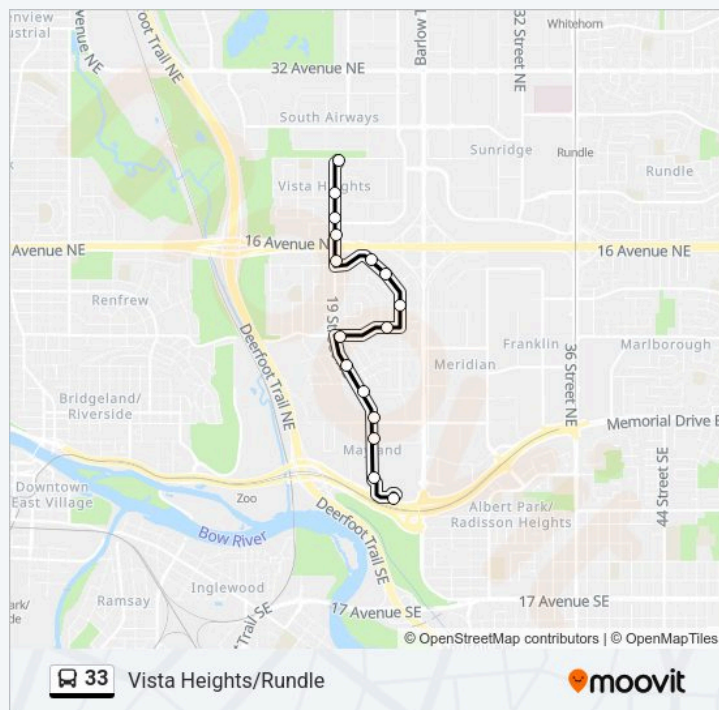

Sb 36 St NE @ 26 Av NE

Rundle Lrt Station (Sb 36 St NE @ 25 Av Ne)

Direction: Vista Heights

16 stops

[VIEW LINE SCHEDULE](#)

Barlow Lrt Station (Eb Century Ri @ 19 St Ne)

Nb 19 St SE @ Century Pl

Nb 19 St SE @ 2 Av SE

Nb 19 St E @ Centre Av

Nb 19 St NE @ 3 Av NE

Nb 19 St NE @ Matador Cr

Eb 8 Av NE @ 19 St NE

Eb 8 Av NE @ Mayland Dr

33 bus Time Schedule

Vista Heights Route Timetable:

Monday	20:00-21:40
Tuesday	20:00-21:40
Wednesday	20:00-21:40
Thursday	20:00-21:40
Friday	20:00-21:40
Saturday	05:52-21:52
Sunday	09:52-18:22

33 bus Info

Nb Mckinnon Dr @ Millward Rd NE

Nb Mckinnon Dr @ Mchugh Rd NE

Wb Mckinnon Dr @ Mckinnon Terrace NE

Nb 19 St NE @ Mckinnon Dr

Nb 19 St NE @ N. Of 16 Av NE

Nb 19 St NE @ 18 Av NE

Nb 19 St NE @ Valleyview Rd

Vista Heights Terminal (Nb 19 St NE @ 24 Av Ne)

Direction: Vista Heights

Stops: 16

Trip Duration: 11 min

Line Summary:

33 bus time schedules and route maps are available in an offline PDF at moovitapp.com. Use the Moovit App to see live bus times, train schedule or subway schedule, and step-by-step directions for all public transit in Calgary.