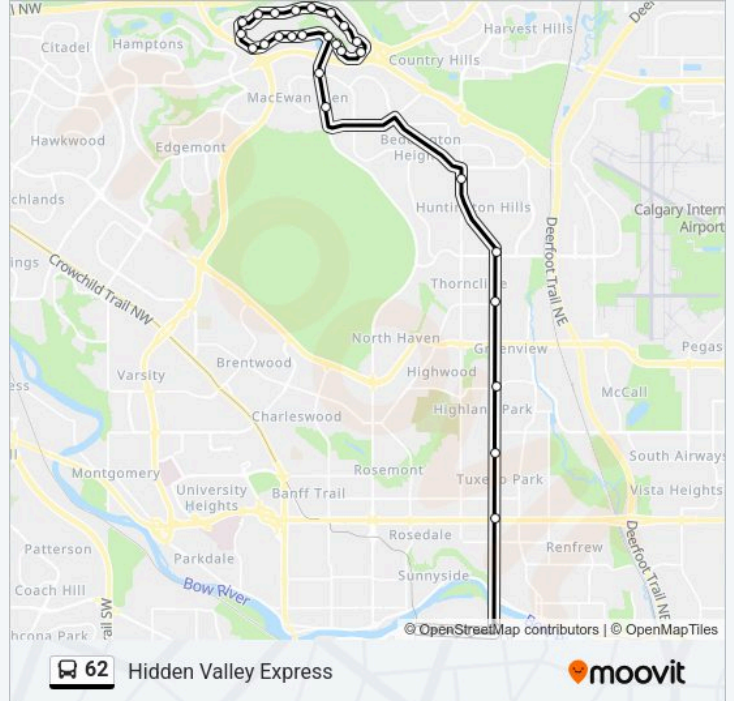

62 bus Info

Direction: Hidden Valley Express

Stops: 32

Trip Duration: 57 min

Line Summary:

- Eb Hidden Valley Dr @ Hidden Hill Tc NW
- Eb Hidden Valley Dr @ Hidden Ranch Tc NW
- Eb Hidden Valley Dr @ Hidden Ranch Cr NW
- Eb Hidden Valley Dr @ Hidden Ridge Cl NW
- Eb Hidden Valley Dr @ Hidden Spring Gr NW
- Eb Hidden Valley Dr @ Hidden Valley Li NW
- Sb Hidden Valley Dr @ Hidden Valley Gv NW
- Eb Hidden Valley Dr @ Hidden Valley Cr NW
- Sb Hidden Valley Dr @ 200 Hidden Valley Pl NW
- Nb Hidden Valley Dr @ Hidden Vale Cr NW
- Nb Hidden Valley Dr @ 100 Hidden Vale Pl NW

Direction: City Centre

32 stops

[VIEW LINE SCHEDULE](#)

- Wb Hidden Valley Dr @ 14 St NW
- Wb Hidden Valley Dr @ Hidden Valley Ld NW
- Wb Hidden Valley Dr @ Hidden Pa NW
- Wb Hidden Valley Dr @ Hidden Ranch Bv NW
- Wb Hidden Valley Dr @ Hidden Cl NW
- Wb Hidden Valley Dr @ Hidden Wy NW
- Nb Hidden Valley Dr @ Hidden Hills Wy NW
- Eb Hidden Valley Dr @ Hidden Hill Tc NW
- Eb Hidden Valley Dr @ Hidden Ranch Tc NW
- Eb Hidden Valley Dr @ Hidden Ranch Cr NW
- Eb Hidden Valley Dr @ Hidden Ridge Cl NW
- Eb Hidden Valley Dr @ Hidden Spring Gr NW
- Eb Hidden Valley Dr @ Hidden Valley Li NW
- Sb Hidden Valley Dr @ Hidden Valley Gv NW
- Eb Hidden Valley Dr @ Hidden Valley Cr NW
- Sb Hidden Valley Dr @ 200 Hidden Valley Pl NW
- Nb Hidden Valley Dr @ Hidden Vale Cr NW
- Nb Hidden Valley Dr @ 100 Hidden Vale Pl NW

Direction: City Centre

Stops: 32

Trip Duration: 48 min

Line Summary:

Sb 14 St NW @ Macewan Dr

Sb 14 St NW @ Macewan Dr

Sb Centre St N @ 78 Av N

Sb Centre St N @ 64 Av N