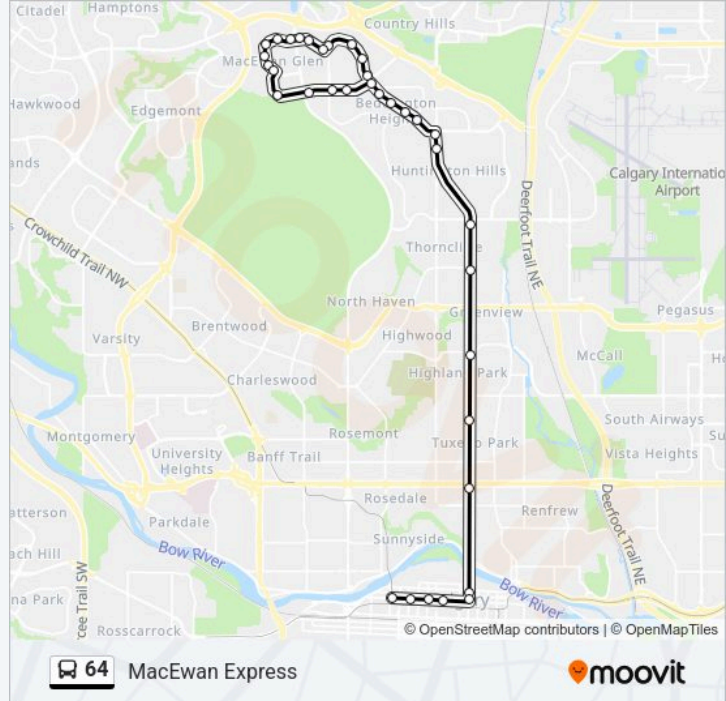

**Direction: City Centre**

35 stops

[VIEW LINE SCHEDULE](#)

- Nb Sandstone Dr @ Berkshire Bv NW
- Nb Sandstone Dr @ Sanderling Ri NW
- Wb Sandstone Dr@ Sanderling HI NW
- Sb Sandstone Dr @ Sandpiper Rd NW
- Wb Sandarac Dr @ Sandstone Dr NW
- Wb Sandarac Dr@ Sandalwood Ga NW
- Wb Sandarac Dr @ E. Of 14 St NW
- Wb Macewan Dr @ 14 St NW
- Wb Macewan Dr @ Macewan Valley Ga NW
- Sb Macewan Dr @ Macewan Ridge Ga NW
- Sb Macewan Dr @ Macewan Park CI NW
- Sb Macewan Dr @ Macewan Park Ri NW
- Eb Macewan Dr @ Macewan Park Ci NW
- Eb Macewan Glen Dr @ Macewan Park Vw NW
- Eb Berkshire Bv @ 14 St NW
- Eb Berkshire Bv @ Berkley Dr NW
- Eb Berkshire Bv @ E. Of Berkley Dr NW
- Sb Beddington Bv @ Berkshire Bv NW
- Sb Beddington Bv @ Berwick Dr NW
- Eb Beddington Bv @ Berwick Wy NW
- Eb Beddington Bv @ Berkley Rd NW

**64 bus Info**

**Direction:** City Centre

**Stops:** 35

**Trip Duration:** 43 min

**Line Summary:**

Eb Beddington Bv @ Berkley Dr NW

Sb Centre St N@ Beddington Bv N

Sb Centre St N @ 78 Av N

Sb Centre St N @ 64 Av N

Sb Centre St N @ Northmount Dr N

Sb Centre St N @ 40 Av N

Sb Centre St N @ 28 Av N

Sb Centre St N @ 16 Av N

Sb Centre St S @ 4 Av S

Sb Centre St S @ 5 Av S

Wb 6 Av SW @ 3 St SW

Wb 6 Av SW @ 5 St SW

Wb 6 Av SW @ 7 St SW

Wb 6 Av SW @ 9 St SW

**Direction: Macewan Express**

35 stops

[VIEW LINE SCHEDULE](#)

Eb 5 Av SW @ 9 St SW

Eb 5 Av SW @ 8 St SW