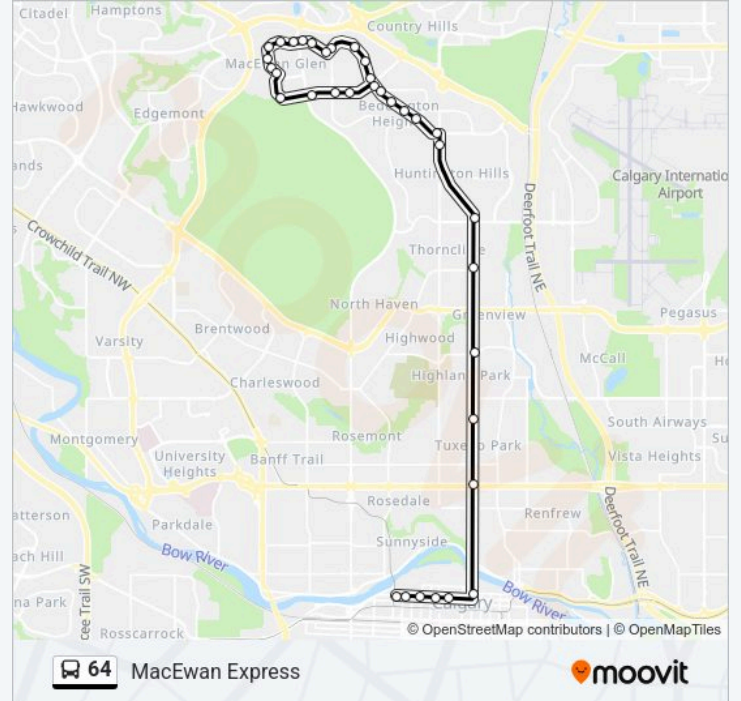

Wb 6 Av SW @ 5 St SW

Wb 6 Av SW @ 7 St SW

Wb 6 Av SW @ 9 St SW

**Direction: Macewan Express**

35 stops

[VIEW LINE SCHEDULE](#)

Eb 5 Av SW @ 9 St SW

Eb 5 Av SW @ 8 St SW

**64 bus Info**

**Direction:** Macewan Express

**Stops:** 35

**Trip Duration:** 48 min

**Line Summary:**

Wb Beddington Bv @ Berwick Wy NW

Nb Beddington Bv @ Bermuda Dr NW

Nb Sandstone Dr @ Berkshire Bv NW

Wb Macewan Dr @ Macewan Valley Ga NW

Sb Macewan Dr @ Macewan Ridge Ga NW

Sb Macewan Dr @ Macewan Park CI NW

Sb Macewan Dr @ Macewan Park Ri NW

Eb Macewan Dr @ Macewan Park Ci NW

Eb Macewan Glen Dr @ Macewan Park Vw NW

Eb Berkshire Bv @ 14 St NW

Eb Berkshire Bv @ Berkley Dr NW

Eb Berkshire Bv @ E. Of Berkley Dr NW

Sb Beddington Bv @ Berkshire Bv NW

64 bus time schedules and route maps are available in an offline PDF at [moovitapp.com](https://moovitapp.com). Use the Moovit App to see live bus times, train schedule or subway schedule, and step-by-step directions for all public transit in Calgary.