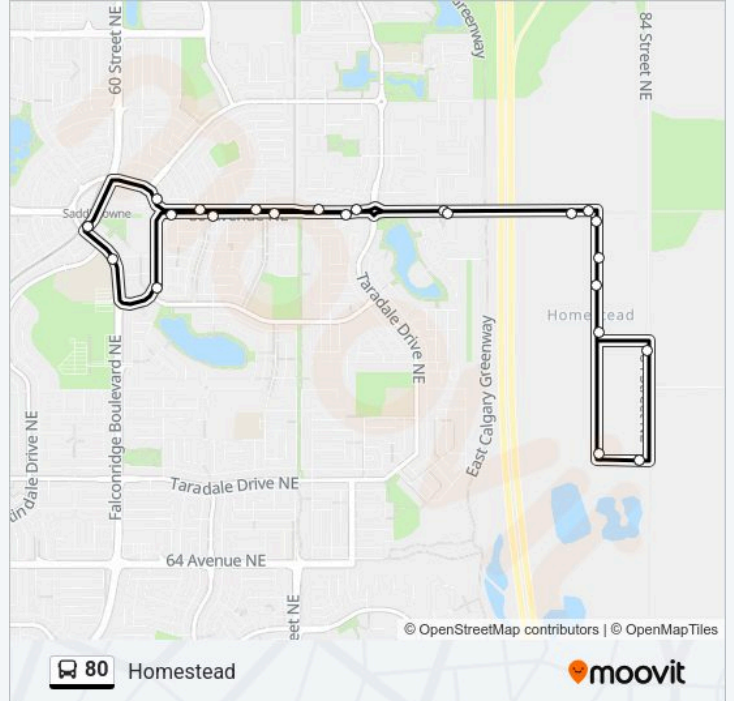

The 80 bus line Homestead has one route. For regular weekdays, their operation hours are:

(1) Homestead: 05:30-18:33

Use the Moovit App to find the closest 80 bus station near you and find out when is the next 80 bus arriving.

Direction: Homestead

24 stops

[VIEW LINE SCHEDULE](#)

- Saddletowne Terminal Stop F
- Sb Saddletowne Ci @ Martindale Dr NE
- Nb Saddletowne Ci @ Taravista Dr NE
- Eb 80 Av NE @ Saddletowne Ci
- Eb 80 Av NE @ Tarawood Ln
- Eb 80 Av NE @ Tarawood Rd
- Eb 80 Av NE @ Taradale Dr
- Eb 80 Av NE @ Taralake Cm NE
- Eb Homestead Av NE @ Homestead Vw NE
- Sb Homestead Dr NE @ Homestead Av NE
- Sb Homestead Dr NE @ Homestead Cm NE
- Sb 84 St NE @ Homestead Ga NE
- Wb Homestead Bv NE @ 84 St NE
- Nb Homestead Dr NE @ Homestead Bv NE
- Nb Homestead Dr NE @ Homestead Ga NE
- Nb Homestead Dr NE @ Homestead Cm NE
- Wb Homestead Av NE @ Homestead Dr NE
- Wb 80 Av NE @ Saddlestone Gv NE
- Wb 80 Av NE @ Saddlebrook Dr NE
- Wb @ 7130 - 80 Av NE
- Wb 80 Av NE @ Saddlefield Dr

80 bus Time Schedule

Homestead Route Timetable:

Monday	05:30-18:33
Tuesday	05:30-18:33
Wednesday	05:30-18:33
Thursday	05:30-18:33
Friday	05:30-18:33
Saturday	Not Operational
Sunday	Not Operational

80 bus Info

Direction: Homestead

Stops: 24

Trip Duration: 25 min

Line Summary:

Wb 80 Av NE @ Saddlemont Wy

Nb Saddletowne Ci @ 80 Av NE

Saddletowne Terminal Stop F

80 bus time schedules and route maps are available in an offline PDF at moovitapp.com. Use the Moovit App to see live bus times, train schedule or subway schedule, and step-by-step directions for all public transit in Calgary.