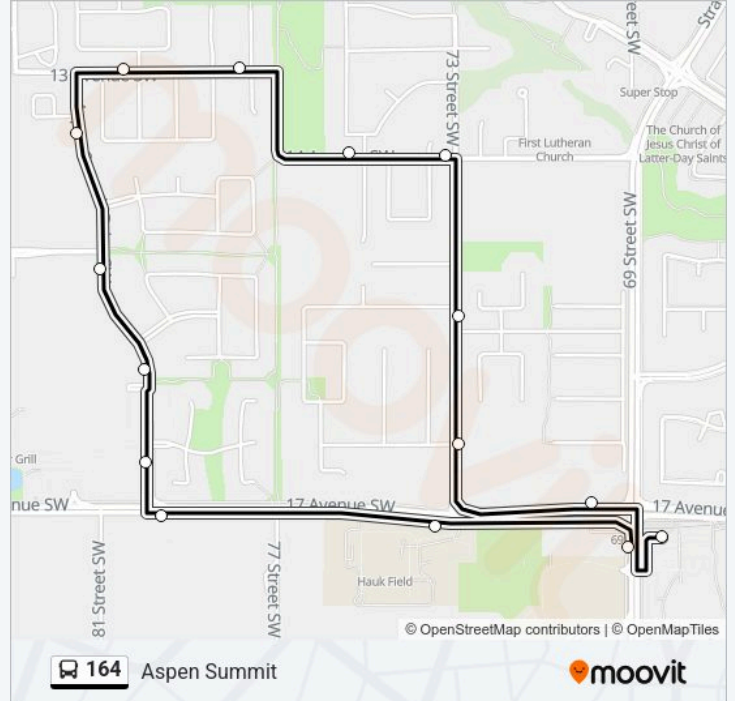

Use the Moovit App to find the closest 164 bus station near you and find out when is the next 164 bus arriving.

Direction: Aspen Summit

15 stops

[VIEW LINE SCHEDULE](#)

69 Street West Lrt Station

Wb 17 Av SW @ 69 St SW

Nb 73 St SW @ Aspen Ridge Ht

Nb 73 St @ 15 Av SW

Wb 14 Av @ 73 St SW

Wb 14 Av SW @ Aspen Ridge Wy

Wb 13 Av @ Aspen Summit Gr SW

Wb 13 Av SW @ Aspen Summit Ci

Sb Aspen Summit Dr @ Aspen Vista Rd SW

Sb Aspen Summit Dr @ Regional Pathway

Sb Aspen Summit Dr @ Aspen Summit Ga SW

Sb Aspen Summit Dr @ Aspen Glen Wy SW

Eb 17 Av SW @ Aspen Summit Dr

Eb 17 Av SW @ 73 St SW

Sb 69 St SW @ 69 Street West Lrt Station

164 bus Time Schedule

Aspen Summit Route Timetable:

Monday	05:00-00:11
Tuesday	05:00-00:11
Wednesday	05:00-00:11
Thursday	05:00-00:11
Friday	05:00-00:11
Saturday	05:41-22:13
Sunday	05:41-22:13

164 bus Info**Direction:** Aspen Summit**Stops:** 15**Trip Duration:** 16 min**Line Summary:**