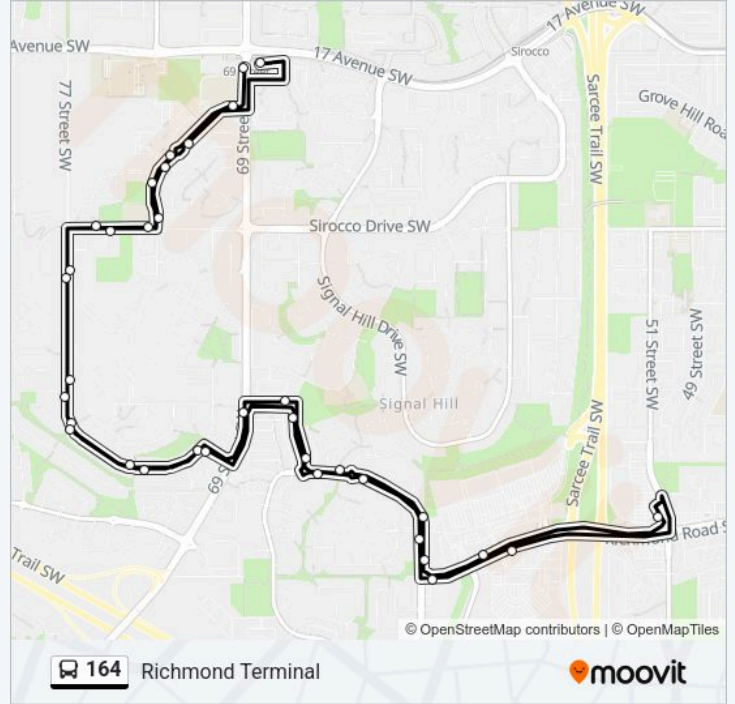

Monday	05:00-00:11
Tuesday	05:00-00:11
Wednesday	05:00-00:11
Thursday	05:00-00:11
Friday	05:00-00:11
Saturday	05:41-22:13
Sunday	05:41-22:13

164 bus Info**Direction:** Aspen Summit**Stops:** 15**Trip Duration:** 16 min**Line Summary:**

Direction: Richmond Terminal

35 stops

[VIEW LINE SCHEDULE](#)

- Sb 69 St SW @ 69 Street West Lrt Station
- Wb Springborough Bv @ 69 St SW
- Sb Springborough Bv @ Ambrose Ci SW
- Sb Springborough Bv @ Springborough Gr SW
- Wb 26 Av SW @ Springborough Bv
- Wb 26 Av SW @ 77 St SW
- Sb 77 St SW @ Spring Valley Vw
- Sb Springbluff Bv @ Spring Valley Wy SW
- Sb Springbluff Bv @ Springbluff Ln SW
- Eb Springbluff Bv @ Springbank Wy SW
- Eb Springbank Ga @ Springbluff Bv SW
- Sb Sierra Morena Rd @ 34 Av SW
- Eb Sierra Morena Bv @ Sierra Morena Co SW
- Eb Sierra Morena Bv @ Sierra Vista Cl SW
- Sb Sierra Morena Bv @ Sierra Morena Ci SW
- Eb Richmond Rd @ Sierra Morena Bv SW
- Eb Richmond Rd @ Stewart Gr SW
- Richmond Rd Terminal Nb

164 bus Time Schedule

Richmond Terminal Route Timetable:

Monday	05:20-00:00
Tuesday	05:20-00:00
Wednesday	05:20-00:00
Thursday	05:20-00:00
Friday	05:20-00:00
Saturday	06:00-22:00
Sunday	06:00-22:00

164 bus Info

Direction: Richmond Terminal

Stops: 35

Trip Duration: 40 min

Line Summary:

Wb Richmond Rd @ Signal Hill Mall SW
 Nb Sierra Morena Bv @ Richmond Rd SW
 Nb Sierra Morena Bv @ Signal Hill Ctr SW
 Wb Sierra Morena Bv @ Sierra Vista Cl SW
 Nb Sierra Morena Rd @ Sierra Morena Bv SW
 Wb 34 Av SW @ Sierra Morena Rd
 Sb 69 St SW @ Elkton Dr
 Wb Springbluff Bv @ Springbank Ga SW
 Wb Springbluff Bv @ Springbank Wy SW
 Nb Springbluff Bv @ Springbluff Ln SW
 Nb 77 St SW @ Spring Valley Wy
 Nb 77 St SW @ Spring Valley Vw
 Eb 26 Av SW @ E. Of 77 St SW
 Nb Springborough Bv @ 26 Av SW
 Nb Springborough Bv @ Springborough Gr SW
 Nb Springborough Bv @ Springborough Ga SW
 69 Street West Lrt Station