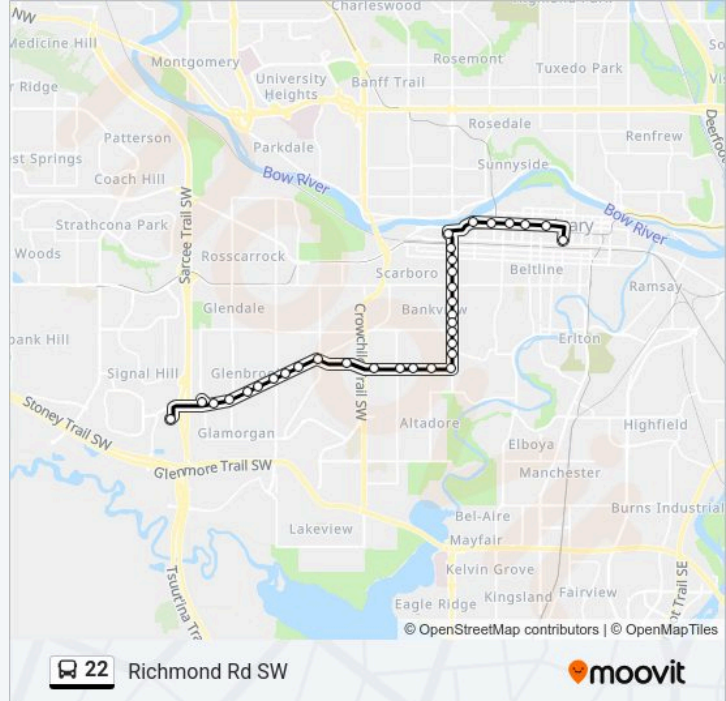

22 Line

Richmond Rd SW

Get The App

The 22 bus line (Richmond Rd SW) has 2 routes. For regular weekdays, their operation hours are:

(1) City Centre: 05:25-23:50(2) Richmond Rd SW: 05:55-00:20

Use the Moovit App to find the closest 22 bus station near you and find out when is the next 22 bus arriving.

22 bus Info

Direction: Richmond Rd SW

Stops: 33

Trip Duration: 37 min

Line Summary:

Wb 33 Av Sw@ 16 St SW

Wb 33 Av SW @ 18 St SW

Wb 33 Av SW @ W. Of 19 St SW

Wb 33 Av @ 22 St SW

Wb 33 Av SW @ Crowchild Tr

Wb 32 Av SW @ 29 St SW

Wb Richmond Rd @ 33 St SW

Wb Richmond Rd @ Kerrydale Rd SW

Wb Richmond Rd @ 37 St SW

Wb Richmond Rd @ 40 St SW

Wb Richmond Rd @ 42 St SW

Wb Richmond Rd @ 45 St SW

Wb Richmond Rd @ 48 St SW

Richmond Rd Terminal Nb

Sb Stewart Gr @ S. Of Richmond Rd SW

22 bus time schedules and route maps are available in an offline PDF at moovitapp.com. Use the Moovit App to see live bus times, train schedule or subway schedule, and step-by-step directions for all public transit in Calgary.