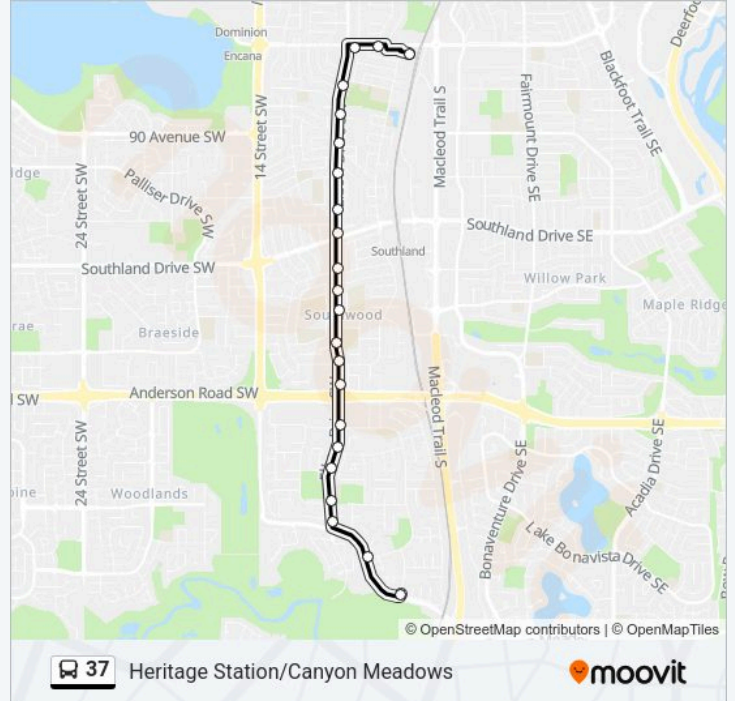

Nb Elbow Dr @ Haverhill Rd SW

Elbow Drive Station (Eb)

Eb Heritage Dr @ 5 St SW

Heritage Lrt Station

37 bus time schedules and route maps are available in an offline PDF at moovitapp.com. Use the Moovit App to see live bus times, train schedule or subway schedule, and step-by-step directions for all public transit in Calgary.

© 2025 Moovit - All Rights Reserved