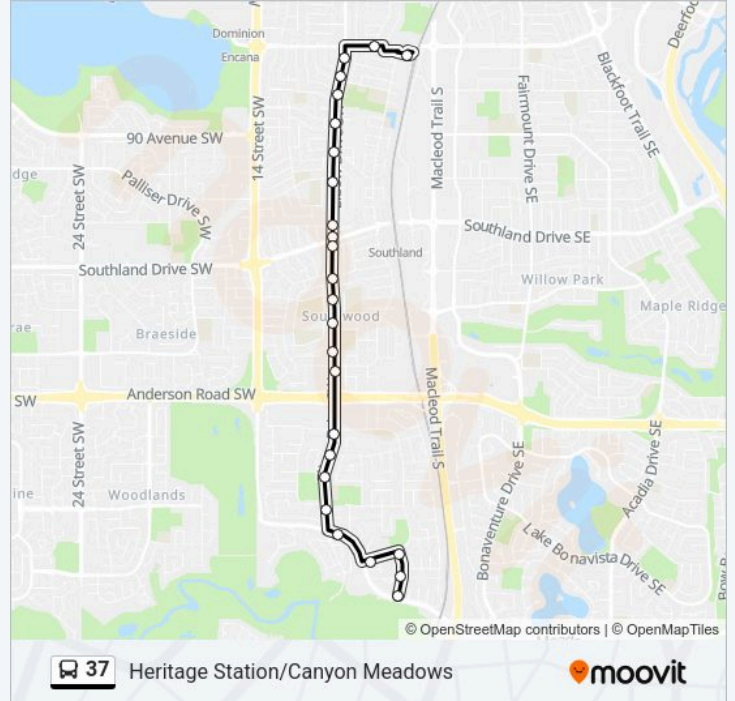

Heritage Lrt Station

Wb Heritage Dr @ 5 St SW

Sb Elbow Dr @ Heritage Dr SW

Sb Elbow Dr @ Hamlet Rd SW

Sb Elbow Dr @ Haverhill Rd SW

Sb Elbow Dr @ 89 Av SW

Sb Elbow Dr @ Hillary Cr SW

Sb Elbow Dr @ 96 Av SW

37 bus Info

Direction: Canyon Meadows

Stops: 25

Trip Duration: 16 min

Line Summary:

Sb Elbow Dr @ Canata Cl SW

Sb Elbow Dr @ Canterbury Dr SW

Eb Canyon Meadows Dr @ Elbow Dr SW

Eb Canterbury Dr @ Canyon Meadows Dr SW

Sb 6 Street SW @ Canterbury Dr SW

Sb 6 St SW @ 130 Av SW

Sb 6 St SW @ Canyon Meadows Dr SW

Direction: Heritage Station

22 stops

[VIEW LINE SCHEDULE](#)

Sb 6 St SW @ Canyon Meadows Dr SW

37 bus Info

Direction: Heritage Station

Stops: 22

Trip Duration: 15 min

Line Summary:

Nb Elbow Dr @ Haverhill Rd SW

Elbow Drive Station (Eb)

Eb Heritage Dr @ 5 St SW