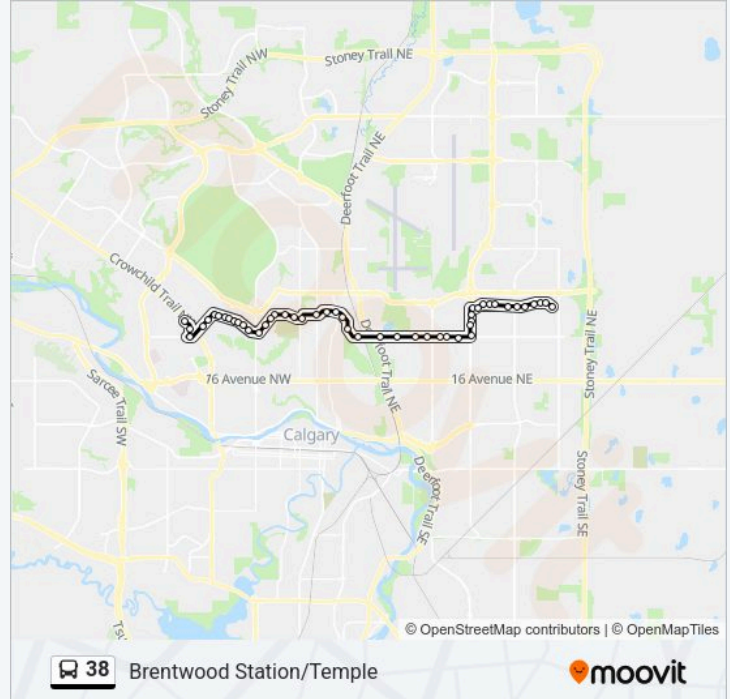

Stops: 49

Trip Duration: 54 min

Line Summary:

Eb Northmount Dr @ Confederation VI NW

Eb Northmount Dr @ 14 St NW

Nb Northmount Dr @ Cornwallis Dr NW

Nb Northmount Dr @ Coleridge Rd NW

Eb 40 Av NW @ Northmount Dr

Nb 36 St NE @ 32 Av NE

Nb 36 St @ Whitehorn Dr NE

Whitehorn Lrt Station (Nb 36 St @ Whitehorn Dr Ne)

Nb 36 St NE @ Whitefield Dr

Eb 44 Av NE @ 36 St NE

Eb 44 Av NE @ 38 St NE

Eb 44 Av NE @ Whiteram Wy

Eb 44 Av NE @ Whitefield Dr

Eb 44 Av NE @ Whiteridge Wy

Eb 44 Av NE @ 49 St NE

Eb Temple Dr @ 52 St NE

Eb Temple Dr @ Templewood Rd NE

Eb Temple Dr @ 58 St NE

Eb Temple Dr @ Templegreen Dr NE

Eb Temple Dr @ 64 St NE

Eb 43 Av NE @ Temple Dr NE