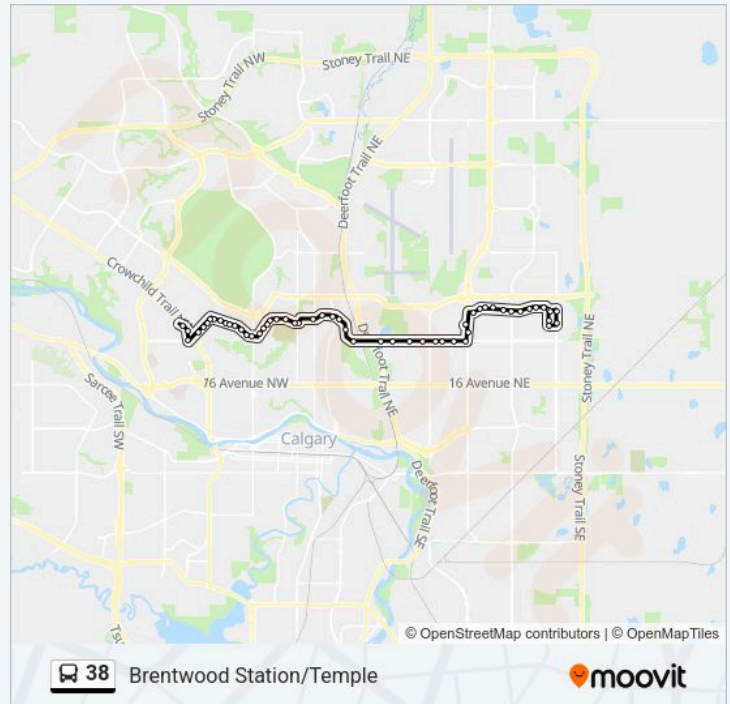

Wb 41 Av NE @ 1 St NE

Wb 40 Av N @ Centre St N

Wb 40 Av NW @ 4 St NW

Wb 40 Av NW @ 4 St NW

Wb 40 Av NW @ Hudson Rd

Wb 40 Av NW @ Harvard St

Sb Northmount Dr @ 40 Av NW

Sb Northmount Dr @ Coleridge Rd NW

38 bus Info

Direction: Brentwood Station

Stops: 55

Trip Duration: 59 min

Line Summary:

Sb Northmount Dr @ Cornwallis Dr NW
 Sb Northmount Dr @ Connaught Dr NW
 Wb Northmount Dr @ 14 St NW
 Wb Northmount Dr @ Culver Rd NW
 Wb Northmount Dr @ Clarendon Rd NW
 Wb Northmount Dr @ Collingwood Pl NW
 Wb Northmount Dr @ Columbia Pl NW
 Wb Northmount Dr @ 19 St NW
 Wb Northmount Dr @ Chisholm Cr NW
 Wb Northmount Dr @ Chatham Dr NW
 Sb Charleswood Dr @ Northmount Dr NW
 Sb Charleswood Dr @ Brighton Dr NW
 Sb Charleswood Dr @ Brooklyn Cr NW
 Sb Charleswood Dr @ Brentwood Mall NW
 Nb 31 St Nw @ 32 Av NW
 Nb 31 St NW @ 34 Av NW
 Brentwood Lrt Station

Direction: Temple

49 stops

[VIEW LINE SCHEDULE](#)

Brentwood Lrt Station
 Sb 31 St NW @ S. Of Brentwood Station
 Eb 32 Av NW @ Campus Dr
 Nb Charleswood Dr @ Brentwood Bv NW
 Nb Charleswood Dr @ 24 St NW
 Eb Northmount Dr @ Charleswood Dr NW
 Eb Northmount Dr @ Chilcotin Rd NW
 Eb Northmount Dr @ Cherokee Dr NW
 Eb Northmount Dr @ 19 St NW
 Eb Northmount Dr @ Columbia Pl NW
 Eb Northmount Dr @ Collingwood Dr NW
 Eb Northmount Dr @ Clarendon Rd NW