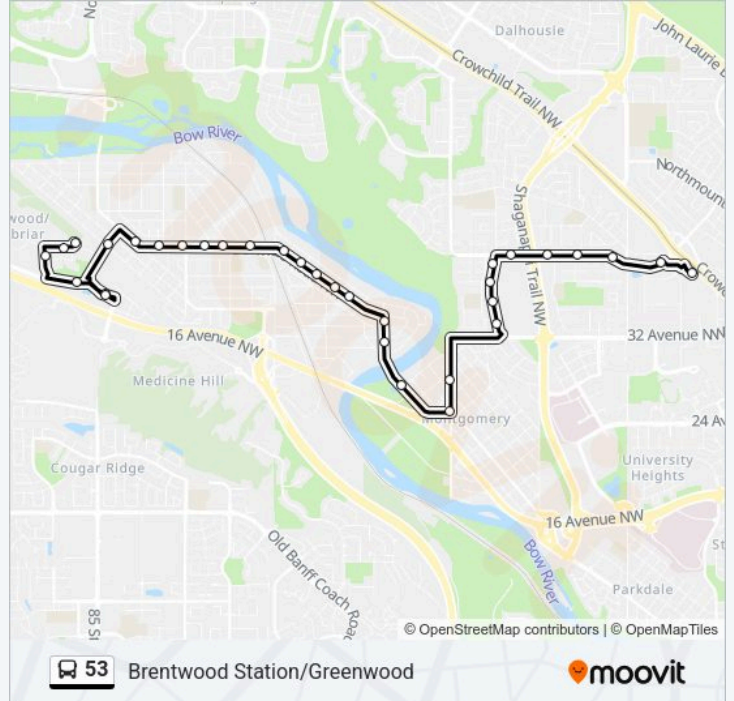

**Direction: Greenwood**

33 stops

[VIEW LINE SCHEDULE](#)

- Brentwood Lrt Station Nb
- Wb 40 Av NW @ 33 St NW
- Wb 40 Av NW @ Vardell Rd
- Wb 40 Av NW @ 40 St NW
- Wb 40 Av NW @ 42 St NW
- Wb 40 Av NW @ W. Of Shaganappi Tr
- Sb 49 St NW @ 40 Av NW
- Sb 49 St NW @ S. Of 40 Av NW
- Sb 49 St NW @ N. Of 34 Av NW
- Sb 49 St NW @ 34 Av NW
- Sb Home Rd @ 20 Av NW
- Wb Bowness Rd @ Home Rd NW
- Nb Bowness Rd @ 52 St NW
- Nb Bowness Rd @ Bowwater Cr NW
- Nb Bowness Rd @ 33 Av NW
- Wb Bowness Rd @ 62 St NW
- Wb Bowness Rd @ 63 St NW
- Wb Bowness Rd @ 64 St NW

**53 bus Time Schedule**

Greenwood Route Timetable:

Monday	05:44-00:56
Tuesday	05:44-00:56
Wednesday	05:44-00:56
Thursday	05:44-00:56
Friday	05:44-00:56
Saturday	06:01-21:36
Sunday	06:01-21:36

**53 bus Info**

**Direction:** Greenwood

**Stops:** 33

**Trip Duration:** 26 min

**Line Summary:**

Wb Bowness Rd @ 65 St NW  
 Wb Bowness Rd @ 66 St NW  
 Wb Bowness Rd @ 70 St NW  
 Wb Bowness Rd @ 73 St NW  
 Wb Bowness Rd @ 75 St NW  
 Wb Bowness Rd @ 77 St NW  
 Wb Bowness Rd @ 79 St NW  
 Wb Bowness Rd @ W. Of 79 St NW  
 Sb 83 St NW @ 33 Av NW  
 Eb Bowfort Rd @ Bowridge Dr NW  
 Wb Bowfort Rd @ Bowridge Dr NW  
 Wb Bowfort Rd @ 83 St NW  
 Nb Greenbriar Wy @ Greenbriar Pl NW  
 Eb Aspen Dr @ Lilac Wy NW  
 Wb Aspen Wy @ Aspen Dr NW

Monday	00:43-01:19
Tuesday	00:43-01:19
Wednesday	21:59
Thursday	00:43-01:19
Friday	00:43-01:19
Saturday	21:59
Sunday	21:59

**53 bus Info**

**Direction:** Greenwood  
**Stops:** 4  
**Trip Duration:** 6 min  
**Line Summary:**