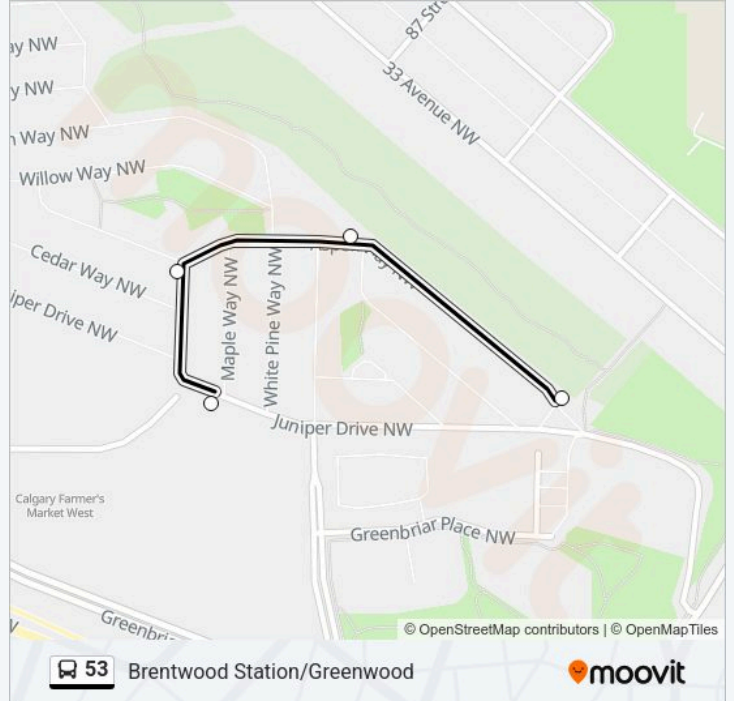

**Direction:** Greenwood

**Stops:** 33

**Trip Duration:** 26 min

**Line Summary:**

Wb Bowness Rd @ 65 St NW  
 Wb Bowness Rd @ 66 St NW  
 Wb Bowness Rd @ 70 St NW  
 Wb Bowness Rd @ 73 St NW  
 Wb Bowness Rd @ 75 St NW  
 Wb Bowness Rd @ 77 St NW  
 Wb Bowness Rd @ 79 St NW  
 Wb Bowness Rd @ W. Of 79 St NW  
 Sb 83 St NW @ 33 Av NW  
 Eb Bowfort Rd @ Bowridge Dr NW  
 Wb Bowfort Rd @ Bowridge Dr NW  
 Wb Bowfort Rd @ 83 St NW  
 Nb Greenbriar Wy @ Greenbriar Pl NW  
 Eb Aspen Dr @ Lilac Wy NW  
 Wb Aspen Wy @ Aspen Dr NW

**Direction: Greenwood**

4 stops

[VIEW LINE SCHEDULE](#)

Wb Aspen Wy @ Aspen Dr NW  
 Wb Aspen Wy @ Silver Birch Wy NW  
 Wb Aspen Dr @ Spruce Wy NW  
 Eb Aspen Dr @ Maple Wy NW

**53 bus Time Schedule**

Greenwood Route Timetable:

Monday	00:43-01:19
Tuesday	00:43-01:19
Wednesday	21:59
Thursday	00:43-01:19
Friday	00:43-01:19
Saturday	21:59
Sunday	21:59

**53 bus Info**

**Direction:** Greenwood  
**Stops:** 4  
**Trip Duration:** 6 min  
**Line Summary:**

**Direction: Brentwood Station**

40 stops

[VIEW LINE SCHEDULE](#)

- Wb Aspen Wy @ Aspen Dr NW
- Wb Aspen Wy @ Silver Birch Wy NW
- Wb Aspen Dr @ Spruce Wy NW
- Eb Aspen Dr @ Maple Wy NW
- Sb Greenbriar Wy @ Grenbriar Pl NW
- Eb Bowfort Rd @ 83 St NW
- Eb Bowfort Rd @ Bowridge Dr NW
- Wb Bowfort Rd @ Bowridge Dr NW
- Nb 83 St NW @ 33 Av NW
- Eb Bowness Rd @ 83 St NW
- Eb Bowness Rd @ E. Of 83 St NW
- Eb Bowness Rd @ 79 St NW
- Eb Bowness Rd @ 77 St NW
- Eb Bowness Rd @ 75 St NW
- Eb Bowness Rd @ 73 St NW
- Eb Bowness Rd @ 70 St NW
- Eb Bowness Rd @ 66 St NW
- Eb Bowness Rd @ 64 St NW