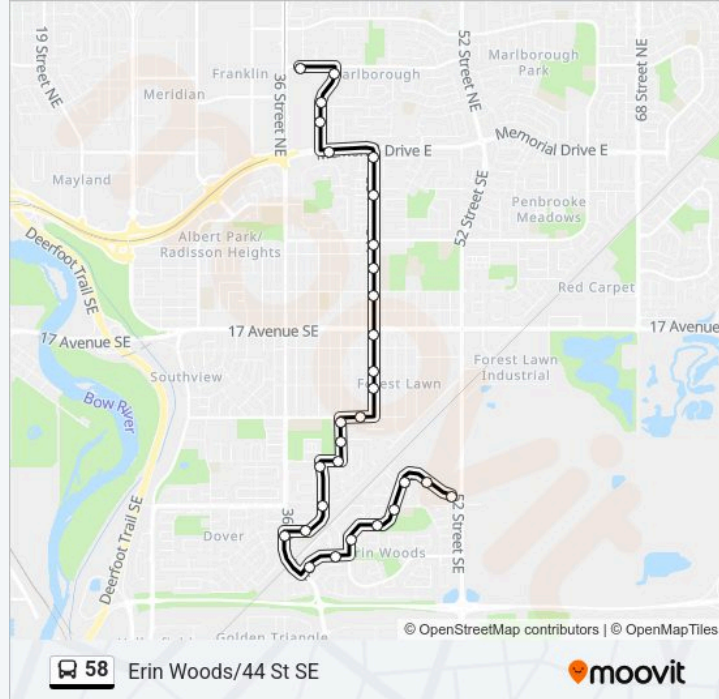

Stops: 36

Trip Duration: 24 min

Line Summary:

Eb 26 Av SE @ 41 St SE

Nb 44 St SE @ 26 Av SE

Nb 44 St SE @ 23 Av SE

Nb 44 St SE @ 19 Av SE

Nb 44 St SE @ 17 Av SE

Direction: 44 St Se/Erin Woods

Stops: 29

Trip Duration: 24 min

Line Summary:

Sb Dover Ridge Dr @ Dovercliffe Wy SE

Wb Dover Ridge Dr @ Dover Meadow Cl SE

Sb 36 St SE @ Dover Ridge Dr

Eb Erin Woods Bv @ 36 St SE

Eb Erin Woods Bv @ Erin Woods Pl SE

Nb Erin Woods Dr @ Erin Park Cl SE

Eb Erin Woods Dr @ Erin Grove Cl SE

Nb Erin Woods Dr @ Erin Park Dr SE

Nb Erin Woods Dr @ Erin Grove Ba SE

Eb Erin Woods Dr @ Erin Woods Tc SE

Eb Erin Woods Dr @ 52 St SE

58 bus time schedules and route maps are available in an offline PDF at moovitapp.com. Use the Moovit App to see live bus times, train schedule or subway schedule, and step-by-step directions for all public transit in Calgary.