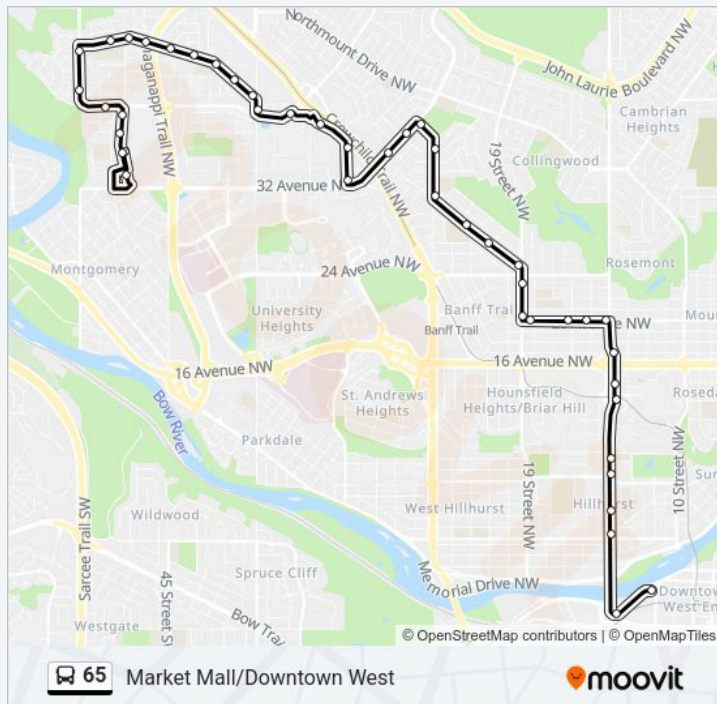

**Direction:** Downtown West

**Stops:** 43

**Trip Duration:** 39 min

**Line Summary:**

Sb 24 St NW @ Chicoutimi Dr

Sb 24 St NW @ Charlebois Dr

Eb Morley Tr @ 24 St NW

Eb Morley Tr @ 23a St NW

Nb 31 St Nw@ 32 Av NW

Nb 31 St Nw@ 34 Av NW

Brentwood Lrt Station Nb

Wb 40 Av NW @ 33 St NW

Nb 37 St NW @ 40 Av NW

Wb Varsity Dr @ 37 St NW

Wb Varsity Dr @ Vancouver Cr NW

Wb Varsity Dr @ 40 St NW

Wb Varsity Dr @ 41 St NW

Wb Varsity Dr @ Viscount Dr NW

Wb Varsity Dr @ Shaganappi Tr NW

Wb Varsity Dr @ 48 St NW

Wb Varsity Dr @ Veronica Rd NW

Sb 53 St NW @ Varsity Dr

Sb 53 St NW @ Valiant Dr

Eb 40 Av NW @ Varscliff Rd

### 65 bus Info

**Direction:** Market Mall

**Stops:** 44

**Trip Duration:** 38 min

**Line Summary:**

Sb 49 St NW @ 40 Av NW

Sb 49 St NW @ S. Of 40 Av NW

Sb 49 St NW @ N. Of 34 Av NW