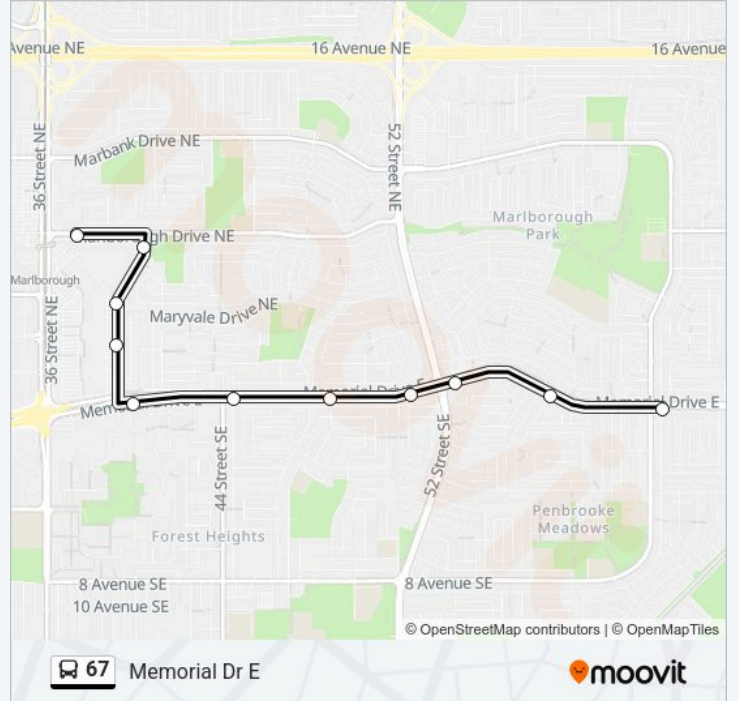

67 Line

Memorial Dr E

Get The App

The 67 bus line (Memorial Dr E) has 2 routes. For regular weekdays, their operation hours are:

(1) Memorial Dr E: 05:03-23:37(2) Marlborough Station: 05:14-23:46

Use the Moovit App to find the closest 67 bus station near you and find out when is the next 67 bus arriving.

Direction: Memorial Dr E

11 stops

[VIEW LINE SCHEDULE](#)

Marlborough Lrt Station (Eb Marlborough Dr)

Sb Marlborough Wy @ Marlborough Dr NE

Sb Marlborough Wy @ N.Of Maryvale Dr NE

Sb Marlborough Wy @ S.Of Maryvale Dr NE

Memorial Dr E Route Timetable:

Monday	05:03-23:37
Tuesday	05:03-23:37
Wednesday	05:03-23:37
Thursday	05:03-23:37
Friday	05:03-23:37
Saturday	06:03-23:33
Sunday	06:03-23:33

67 bus Info

Direction: Memorial Dr E

Stops: 11

Trip Duration: 9 min

Line Summary:

**Direction: Marlborough Station**

14 stops

[VIEW LINE SCHEDULE](#)

- Eb Memorial Dr @ Penbrooke Dr SE
- Nb 68 St E @ Memorial Dr
- Sb Abbeydale Dr @ 4 Av NE
- Wb Memorial Dr @ Abbeydale Dr NE
- Wb Memorial Dr @ 68 St NE
- Wb Memorial Dr @ Madigan Dr NE
- Wb Memorial Dr @ 59 St NE
- Wb Memorial Dr @ 52 St NE
- Wb Memorial Dr @ 47 St NE
- Wb Memorial Dr @ 44 St NE
- Wb Memorial Dr @ Marlborough Wy NE
- Nb 36 St E @ Memorial Dr E
- Nb 36 St NE @ S. Of 5 Av NE
- Marlborough Lrt Station (Eb Marlborough Dr)