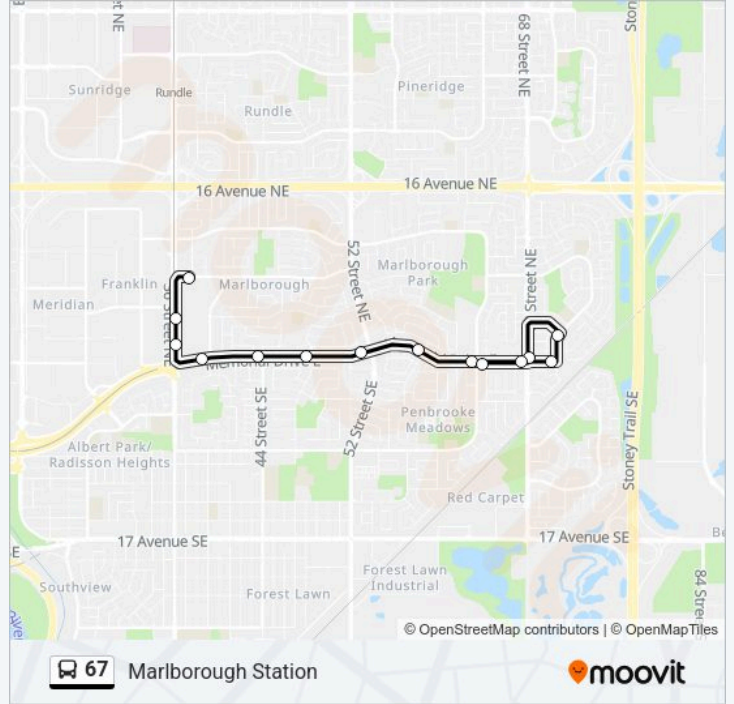

Direction: Memorial Dr E

11 stops

[VIEW LINE SCHEDULE](#)

Marlborough Lrt Station (Eb Marlborough Dr)

Sb Marlborough Wy @ Marlborough Dr NE

Sb Marlborough Wy @ N.Of Maryvale Dr NE

Sb Marlborough Wy @ S.Of Maryvale Dr NE

Stops: 11

Trip Duration: 9 min

Line Summary:

**Direction: Marlborough Station**

14 stops

[VIEW LINE SCHEDULE](#)

- Eb Memorial Dr @ Penbrooke Dr SE
- Nb 68 St E @ Memorial Dr
- Sb Abbeydale Dr @ 4 Av NE
- Wb Memorial Dr @ Abbeydale Dr NE
- Wb Memorial Dr @ 68 St NE
- Wb Memorial Dr @ Madigan Dr NE
- Wb Memorial Dr @ 59 St NE
- Wb Memorial Dr @ 52 St NE
- Wb Memorial Dr @ 47 St NE
- Wb Memorial Dr @ 44 St NE
- Wb Memorial Dr @ Marlborough Wy NE
- Nb 36 St E @ Memorial Dr E
- Nb 36 St NE @ S. Of 5 Av NE
- Marlborough Lrt Station (Eb Marlborough Dr)

**67 bus Time Schedule**

Marlborough Station Route Timetable:

Monday	05:14-23:46
Tuesday	05:14-23:46
Wednesday	05:14-23:46
Thursday	05:14-23:46
Friday	05:14-23:46
Saturday	06:12-23:42
Sunday	06:12-23:42

**67 bus Info**

**Direction:** Marlborough Station

**Stops:** 14

**Trip Duration:** 18 min

**Line Summary:**

67 bus time schedules and route maps are available in an offline PDF at [moovitapp.com](https://moovitapp.com). Use the Moovit App to see live bus times, train schedule or subway schedule, and step-by-step directions for all public transit in Calgary.