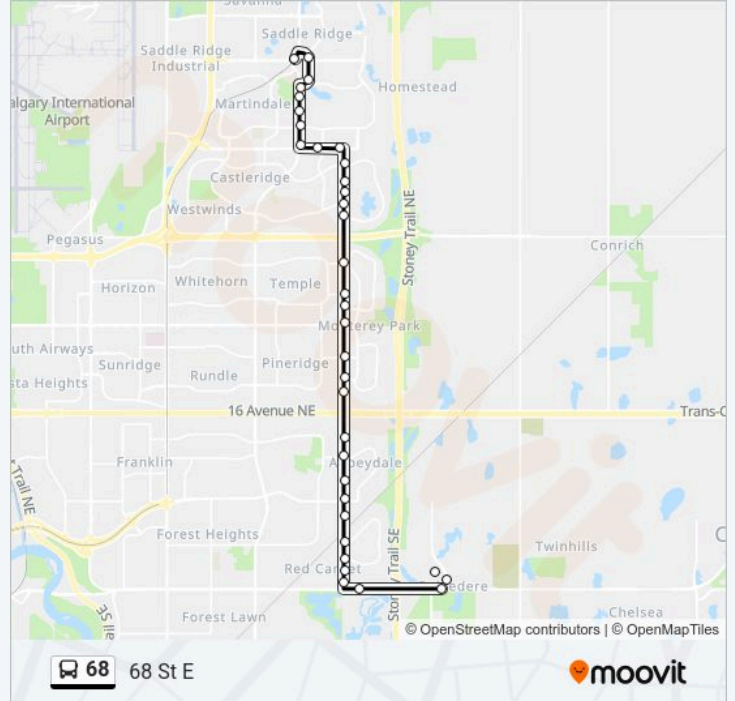

Stops: 35

Trip Duration: 32 min

Line Summary:

Nb 68 St NE @ Falconridge Dr

Nb 68 St NE @ Falton Cl

Nb 68 St NE @ Faldale Cl

Nb 68 St NE @ Falshire Dr

Wb 64 Av NE @ 68 St NE

Wb 64 Av NE @ Tararidge Dr

Nb Falconridge Bv @ 64 Av NE

Martindale Boulevard Station (Nb)

Nb Falconridge Bv @ Martinwood Rd NE

Nb Falconridge Bv @ Taracove Estates Dr NE

Saddletowne Circle Station (Nb)

Nb Saddletowne Ci @ Taravista Dr NE

Nb Saddletowne Ci @ 80 Av NE

Saddletowne Terminal Stop C

Direction: 68 St E

34 stops

[VIEW LINE SCHEDULE](#)

Saddletowne Terminal Stop C

Sb Saddletowne Ci @ Martindale Dr NE

Saddletowne Circle Station (Sb)

68 bus Info

Direction: 68 St E

Stops: 34

Trip Duration: 35 min

Line Summary:

Sb 68 St NE @ 37 Av NE

Sb 68 St NE @ Laguna Wy

Sb 68 St NE @ 32 Av NE