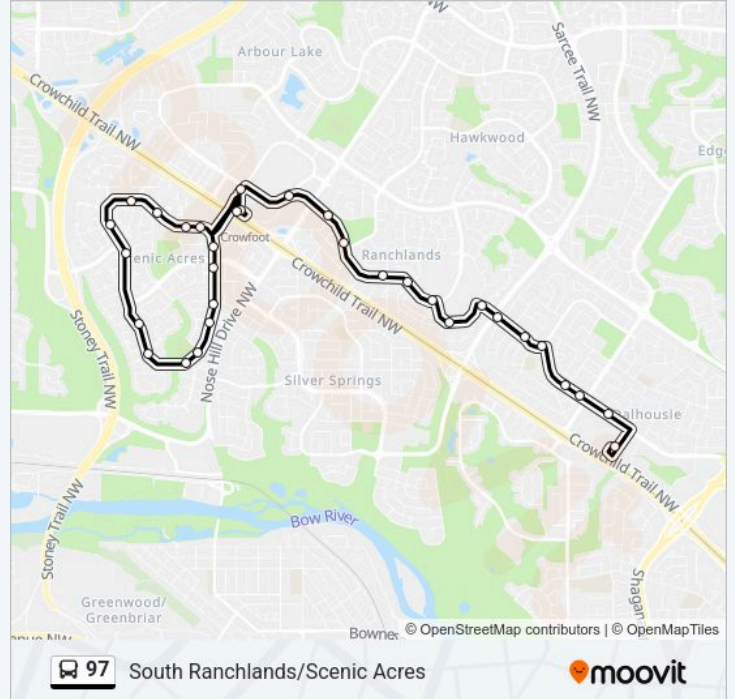

**Direction: Crowfoot Station/Scenic Acres**

32 stops

[VIEW LINE SCHEDULE](#)

- Dalhousie Lrt Station Nb
- Wb Dalhousie Dr @ Dalham Cr NW
- Wb Dalhousie Dr @ 53 St NW
- Wb Dalhousie Dr @ 54 St NW
- Wb 66 Av NW @ Dalhousie Dr
- Wb 66 Av NW @ Dalcastle Co
- Wb 66 Av NW @ Dalcastle Wy
- Wb Ranchview Li @ Ranch Estates Dr NW
- Wb Ranchview Dr @ Ranchview Rd NW
- Wb Ranchlands Bv @ Ranchview Dr NW
- Nb Ranchlands Bv @ Ranchview Rd NW
- Wb Ranchlands Bv @ Rancho Ri NW
- Nb Ranchlands Bv @ Rancho Dr NW
- Wb Ranchlands Bv @ Ranchlands Wy NW
- Wb Crowfoot Wy @ Crowfoot Cr NW
- Sb Crowfoot Cl @ Crowfoot Wy NW
- Crowfoot Lrt Station
- Sb Scurfield Dr @ Scenic Gd NW
- Sb Scenic Acres Dr @ Scenic Acres Bv NW
- Sb Scenic Acres Dr @ Scenic Glen Cr NW
- Sb Scenic Acres Dr @ Scenic Acres Ga NW

**97 bus Info**

**Direction:** Crowfoot Station/Scenic Acres

**Stops:** 32

**Trip Duration:** 30 min

**Line Summary:**

Sb Scenic Acres Dr @ Scenic Glen Cr NW

Wb Scenic Acres Dr @ Scimitar Pt NW

Nb Scenic Acres Dr @ Scandia Pt NW

Nb Scenic Acres Dr @ Scandia Ba NW

Nb Scurfield Dr @ Scripps Ld NW

Nb Scurfield Dr @ Scanlon Ga NW

Eb Scurfield Dr @ Scanlon Gr NW

Sb Scurfield Dr @ Scanlon Pl NW

Eb Scurfield Dr @ Scotia Pt NW

Eb Scurfield Dr @ Scenic Gd NW

Crowfoot Lrt Station

**Direction: South Ranchlands**

18 stops

[VIEW LINE SCHEDULE](#)

Crowfoot Lrt Station

Eb Crowfoot Wy @ Crowfoot Cr NW

Eb Crowfoot Wy @ Crowfoot Ci NW

Eb Ranchlands Bv @ Nose Hill Dr NW