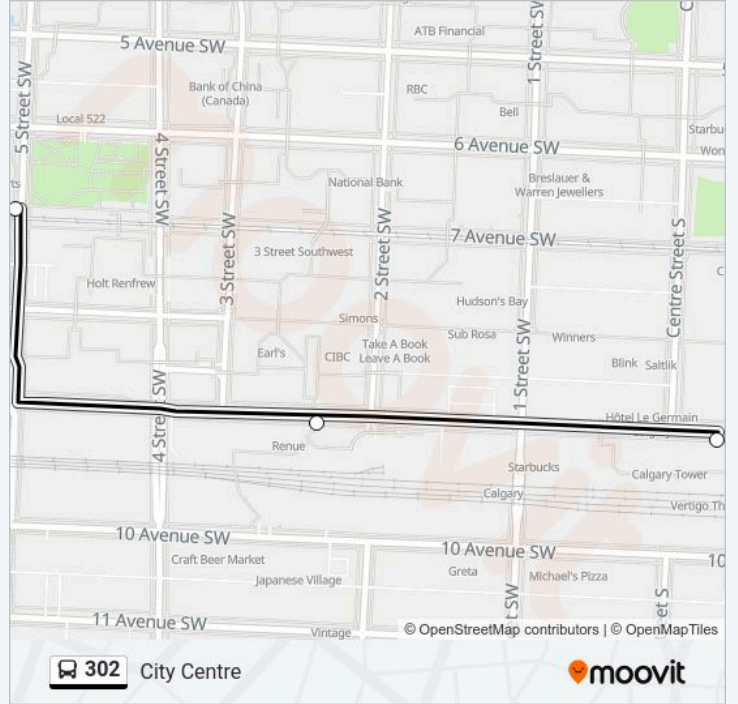

302 bus time schedules and route maps are available in an offline PDF at moovitapp.com. Use the Moovit App to see live bus times, train schedule or subway schedule, and step-by-step directions for all public transit in Calgary.

© 2025 Moovit - All Rights Reserved