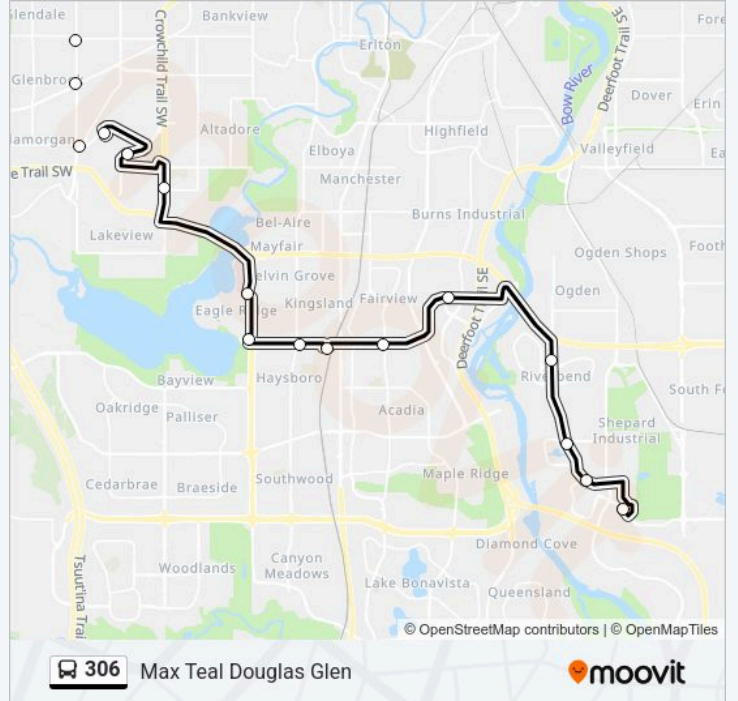

Use the Moovit App to find the closest 306 bus station near you and find out when is the next 306 bus arriving.

Direction: Max Teal Douglas Glen

17 stops

[VIEW LINE SCHEDULE](#)

Westbrook Lrt Station

26th Avenue SW Station (Sb)

Heritage Lrt Station

Fairmount Drive Station (Eb)

Deerfoot Meadows Station (Eb)

Riverbend Station (Sb)

Quarry Park Station (Sb)

Douglas Glen Boulevard Station (Sb)

Douglas Glen Terminal

306 bus Time Schedule

Max Teal Douglas Glen Route Timetable:

Monday	05:40-22:58
Tuesday	05:40-22:58
Wednesday	05:40-22:58
Thursday	05:40-22:58
Friday	05:40-22:58
Saturday	06:00-23:00
Sunday	06:00-23:00

306 bus Info**Direction:** Max Teal Douglas Glen**Stops:** 17**Trip Duration:** 52 min**Line Summary:**

Direction: Max Teal Westbrook

17 stops

[VIEW LINE SCHEDULE](#)

- Douglas Glen Terminal
- Douglas Glen Boulevard Station (Nb)
- Quarry Park Station (Nb)
- Riverbend Station (Nb)
- Deerfoot Meadows Station (Wb)
- Fairmount Drive Station (Wb)
- Heritage Lrt Station Sb
- Elbow Drive Station (Wb)
- Heritage Park (Nb)
- Rockyview Hospital (Nb)
- 54 Avenue SW Station (Nb)
- Mount Royal University Station (Nb)
- Mount Royal University Terminal
- Sarcee Road Station (Wb)
- Richmond Road Station (Nb)
- 26th Avenue SW Station (Nb)
- Westbrook Lrt Station