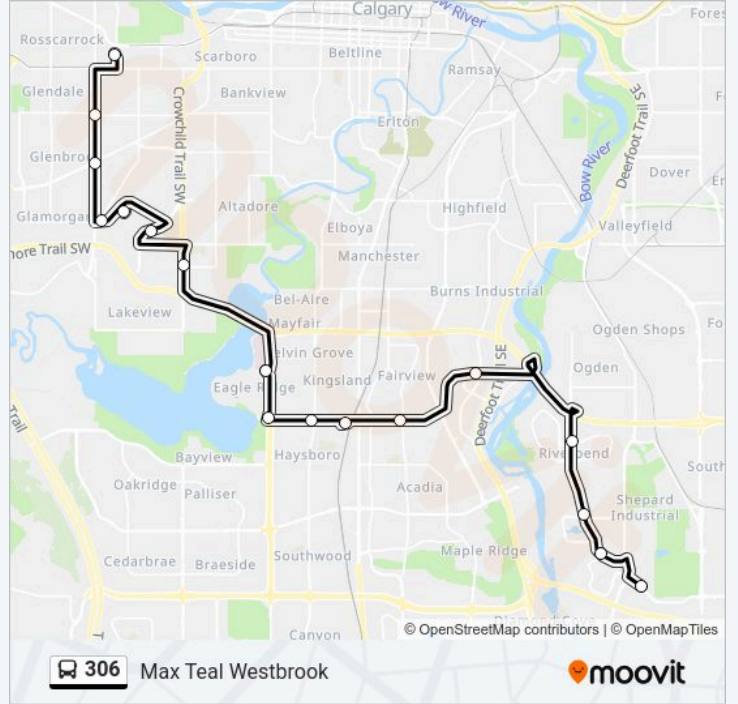

Use the Moovit App to find the closest 306 bus station near you and find out when is the next 306 bus arriving.

Direction: Max Teal Douglas Glen

17 stops

[VIEW LINE SCHEDULE](#)

Westbrook Lrt Station

26th Avenue SW Station (Sb)

Direction: Max Teal Westbrook

17 stops

[VIEW LINE SCHEDULE](#)

- Douglas Glen Terminal
- Douglas Glen Boulevard Station (Nb)
- Quarry Park Station (Nb)
- Riverbend Station (Nb)
- Deerfoot Meadows Station (Wb)
- Fairmount Drive Station (Wb)
- Heritage Lrt Station Sb
- Elbow Drive Station (Wb)
- Heritage Park (Nb)
- Rockyview Hospital (Nb)
- 54 Avenue SW Station (Nb)
- Mount Royal University Station (Nb)
- Mount Royal University Terminal
- Sarcee Road Station (Wb)
- Richmond Road Station (Nb)
- 26th Avenue SW Station (Nb)
- Westbrook Lrt Station

306 bus Time Schedule

Max Teal Westbrook Route Timetable:

Monday	05:43-22:54
Tuesday	05:43-22:54
Wednesday	05:43-22:54
Thursday	05:43-22:54
Friday	05:43-22:54
Saturday	06:00-23:00
Sunday	06:00-23:00

306 bus Info

Direction: Max Teal Westbrook

Stops: 17

Trip Duration: 52 min

Line Summary:

306 bus time schedules and route maps are available in an offline PDF at moovitapp.com. Use the Moovit App to see live bus times, train schedule or subway schedule, and step-by-step directions for all public transit in Calgary.