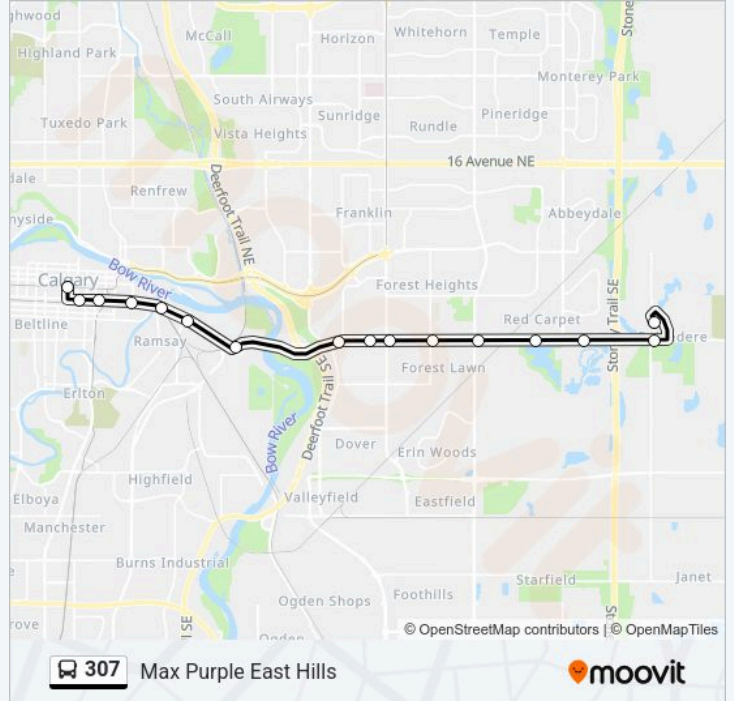

Eb 9 Av SE @ 12 St SE

9th Avenue SE Station (Eb)

26th Street SE Station (Eb)

33rd Street SE Station (Eb)

36th Street SE Station (Eb)

44th Street SE Station (Eb)

52nd Street SE Station (Eb)

Eb 17th Av SE @ 61st St SE

Eb 17th Av SE @ 70th St SE

Eb 17 Av SE @ 84 St SE

Sb East Hills Sq @ East Hills Bv SE

307 bus Time Schedule

Max Purple East Hills Route Timetable:

Monday	05:39-00:20
Tuesday	05:39-00:20
Wednesday	05:39-00:20
Thursday	05:39-00:20
Friday	05:39-00:20
Saturday	06:15-23:05
Sunday	06:15-23:05

307 bus Info

Direction: Max Purple East Hills

Stops: 16

Trip Duration: 35 min

Line Summary:

Direction: Max Purple City Centre

20 stops

[VIEW LINE SCHEDULE](#)

Wb Windermere Drive @ Power Line Row

Sb Invermere Drive @ Willowmere Close

Sb Invermere Drive @ Springmere Drive

Sb East Hills Sq @ East Hills Bv SE

Wb 17th Av SE @ 84th St SE

Wb 17th Av SE @ 70th St SE

Wb 17th Av SE @ 61st St SE