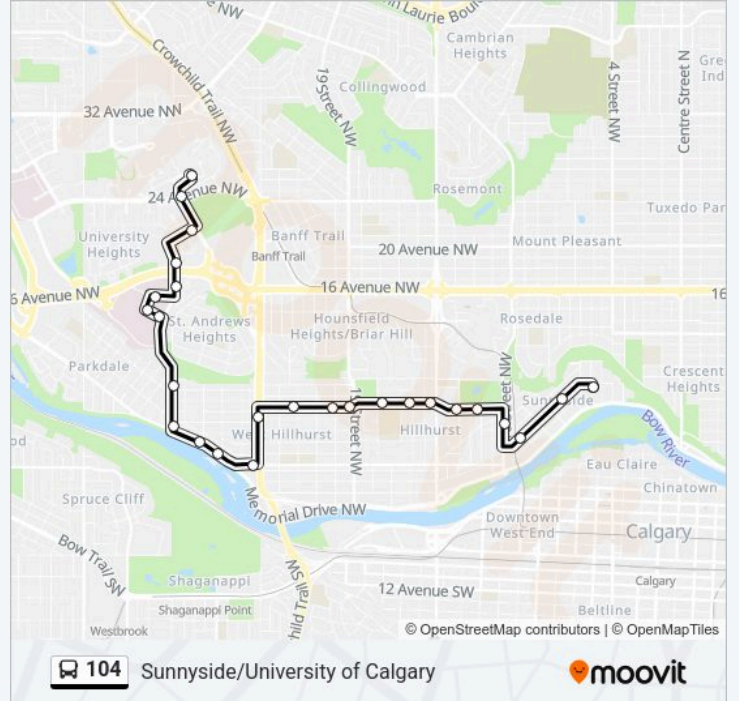

Wb Kensington Rd @ Crowchild Tr NW

Wb Parkdale Bv @ 26 St NW

Wb Parkdale Bv @ 27 St NW

Nb 29 St NW @ Parkdale Bv

Nb 29 St NW @ 7 Av NW

104 bus Time Schedule

University Of Calgary Route Timetable:

Monday	05:40-00:25
Tuesday	05:40-00:25
Wednesday	05:40-00:25
Thursday	05:40-00:25
Friday	05:40-00:25
Saturday	05:55-21:25
Sunday	05:55-21:25

104 bus Info

Direction: University Of Calgary

Stops: 26

Trip Duration: 28 min

Line Summary:

Foothills Hospital (North Tower)

Foothills Hospital (Women's Health Centre)

Eb Hospital Dr @ Health Science Ce NW

Nb 29 St NW @ 15 Av NW

Nb Uxbridge Dr @ 16 Av NW

Eb Unwin Rd @ Usher Rd NW

Nb University Dr @ 24 Av NW

Wb University Wy @ Craigie Hall

104 bus time schedules and route maps are available in an offline PDF at moovitapp.com. Use the Moovit App to see live bus times, train schedule or subway schedule, and step-by-step directions for all public transit in Calgary.