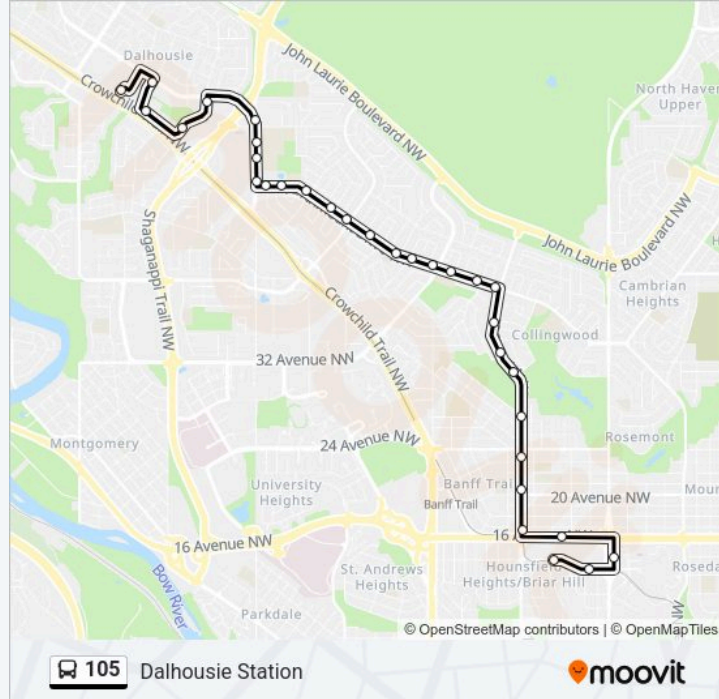

Use the Moovit App to find the closest 105 bus station near you and find out when is the next 105 bus arriving.

Direction: Dalhousie Station

32 stops

[VIEW LINE SCHEDULE](#)

Lions Park Lrt Station (Eb 14 Av Nw)

Wb Northmount Dr @ 26 St NW

Wb Northmount Dr @ Bennett Cr NW

Wb Northmount Dr @ Brisebois Dr NW

Wb Northmount Dr @ Benson Rd NW

Wb Northmount Dr @ Bulyea Rd NW

105 bus Time Schedule

Dalhousie Station Route Timetable:

Wb Northmount Dr @ 34 St NW

Wb Northmount Dr @ Boulton Rd NW

Nb Northland Dr @ Northmount Dr NW

Nb Northland Dr @ N. Of Northmount Dr NW

Nb Northland Dr @ 52 Av NW

Nb Northland Dr @ 52 Av NW

Sb Dalton Dr (East) @ Dalhousie Dr NW

Sb Dalton Dr @ Belle North Rd NW

Wb Dalton Dr (West) @ S. Of Dalhousie Dr NW

Nb Dalton Dr (West) @ Dalhousie Dr NW

Dalhousie Lrt Station Wb

Direction: Lions Park Station

28 stops

[VIEW LINE SCHEDULE](#)

Dalhousie Lrt Station Wb