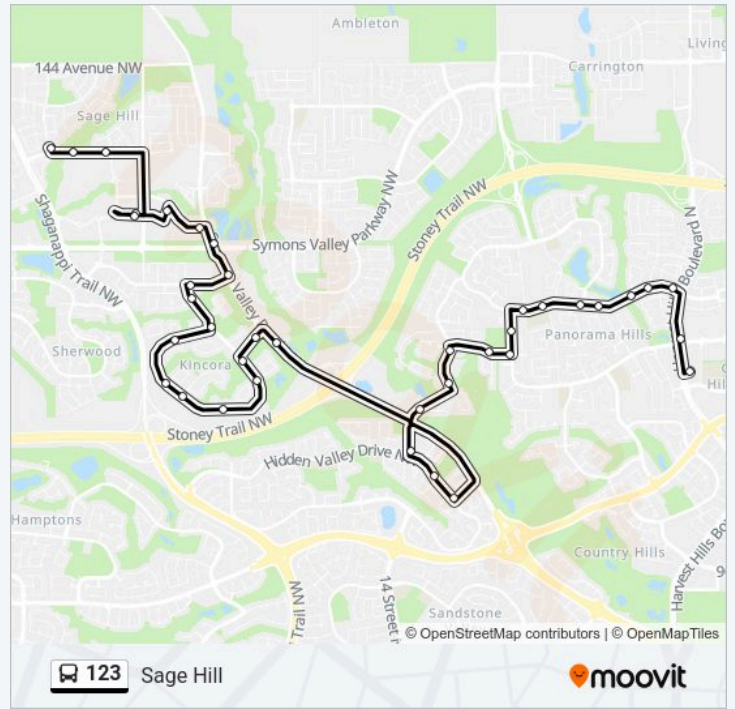

North Pointe Terminal I

Direction: Sage Hill

38 stops

[VIEW LINE SCHEDULE](#)

North Pointe Terminal I

Nb Harvest Hills Bv @ Country Village Rd NE

Wb Panatella Bv @ Harvest Hills Bv NW

Wb Panatella Bv @ Panatella Dr NW

Stops: 38

Trip Duration: 38 min

Line Summary:

Wb Hidden Creek Wy @ Panamount Bv NW
Wb Hidden Creek Wy @ Hidden Creek Pt NW
Sb Hidden Creek Bv @ Hidden Creek Ht NW
Sb Hidden Creek Bv @ Hidden Creek Rd NW
Wb Hidden Creek Dr @ Hidden Creek Pl NW
Nb Hidden Valley Dr @ Hidden Valley Ga NW
Nb Hidden Valley Dr @ Hidden Valley Gv NW
Nb Hidden Valley Li @ Hidden Valley Dr NW
Nb Symons Valley Rd @ S. Of Kincora Bv NW
Wb Kincora Bv @ Symons Valley Rd NW
Sb Kincora Dr @ Kincora Bv NW
Sb Kincora Dr @ Kincora Pa NW
Wb Kincora Dr @ Kincora Ba NW
Wb Kincora Dr @ Kincora Ht NW
Nb Kincora Dr @ Kincora Mr NW
Eb Kincora Dr @ Kincora Pt NW
Nb Kincora Glen Gr @ Kincora Ri NW
Nb Kincora Glen Gr @ Kincora Glen Ba NW
Eb Kincora Glen Rd @ Kincora Glen Gr NW
Nb Symons Valley Rd @ Kincora Glen Rd NW
Nb Symons Valley Rd @ Symons Valley Py NW
Wb Sage Hill Dr @ Symons Valley Rd NW
Sb Sage Hill Gd @ Sage Hill Dr
Wb Sage Hill Ga @ 37 St NW
Eb Sage Hill Ga @ W. Of 37 St NW
Wb Sage Valley Bv @ Sage Hill Vw NW
Wb Sage Valley Bv @ Sage Valley Rd NW
Nb Sage Valley Rd @ Sage Valley Bv NW