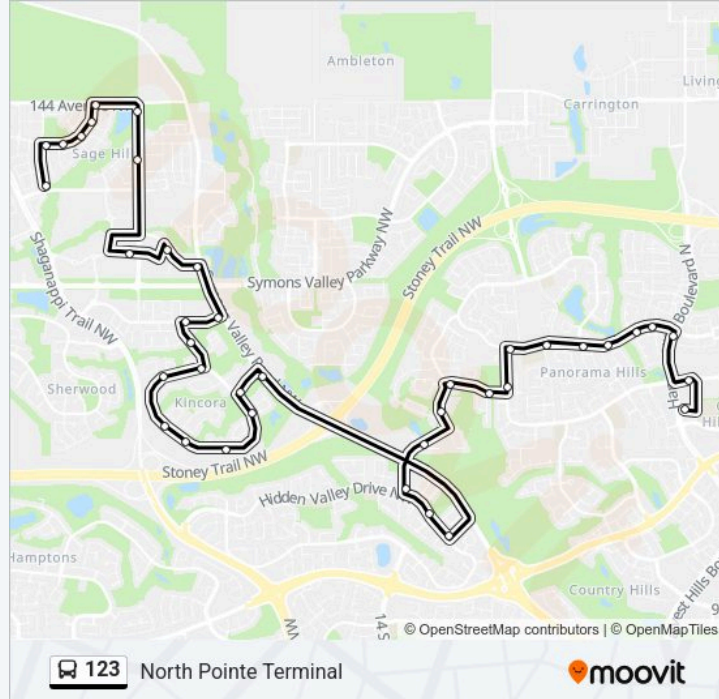

Nb Kincora Bv @ Kincora Dr NW

Sb Symons Valley Rd @ Kincora Bv NW

Nb Hidden Valley Dr @ Hidden Valley Ga NW

Nb Hidden Valley Dr @ Hidden Valley Gv NW

Nb Hidden Valley Li @ Hidden Valley Dr NW

Eb Hidden Creek Dr @ Hidden Creek Gr NW

Nb Hidden Creek Bv @ N. Of Hidden Creek Rd NW

Eb Hidden Creek Wy @ Hidden Creek Bv NW

Eb Hidden Creek Wy @ Hidden Creek Pt NW

Nb Panamount Bv @ Hidden Creek Wy NW

Eb Panatella Bv @ Panamount Bv NW

Eb Panatella Bv @ Panamount St NW

Eb Panatella Bv @ Panamount Ri NW

Eb Panatella Bv @ Panamount HI NW

Eb Panatella Bv @ Panatella CI NW

Eb Panatella Bv @ Panatella Ci NW

Sb Harvest Hills Bv @ Panatella Bv NW

Eb Country Village Rd @ Harvest Hills Bv NE

North Pointe Terminal I

Direction: Sage Hill

38 stops

[VIEW LINE SCHEDULE](#)

North Pointe Terminal I

Nb Harvest Hills Bv @ Country Village Rd NE

Wb Panatella Bv @ Harvest Hills Bv NW

Wb Panatella Bv @ Panatella Dr NW