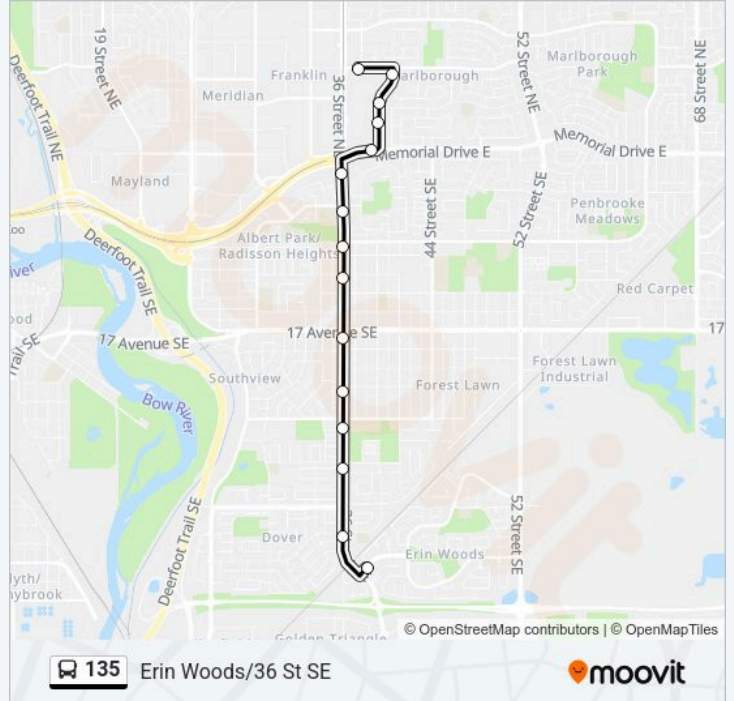

Direction: 36 St Se/Erin Woods

28 stops

[VIEW LINE SCHEDULE](#)

- Eb Erin Woods Bv @ 36 St SE
- Eb Erin Woods Bv @ Erin Woods Pl SE
- Nb Erin Woods Dr @ Erin Park Cl SE
- Eb Erin Woods Dr @ Erin Grove Cl SE
- Nb Erin Woods Dr @ Erin Park Dr SE
- Nb Erin Woods Dr @ Erin Grove Ba SE
- Eb Erin Woods Dr @ Erin Woods Tc SE
- Eb Erin Woods Dr @ 52 St SE
- Sb 52 St SE @ Erin Woods Dr (N. Leg) SE
- Wb Erin Woods Dr @ 52 St SE
- Wb Erin Woods Dr @ Erin Meadows Gr SE
- Wb Erin Woods Dr @ Erin Green Wy SE
- Nb Erin Woods Dr @ Erin Green Wy SE
- Wb Erin Woods Bv @ Erin Dale Cr SE
- Sb Erin Woods Bv @ Erin Dale Cr SE
- Nb 36 St SE @ Erin Woods Bv
- Nb 36 St SE @ Dover Ridge Dr
- Nb 36 St SE @ 30 Av SE

135 bus Time Schedule

36 St Se/Erin Woods Route Timetable:

Monday	18:27
Tuesday	18:27
Wednesday	18:27
Thursday	18:27
Friday	18:27
Saturday	Not Operational
Sunday	Not Operational

135 bus Info

Direction: 36 St Se/Erin Woods

Stops: 28

Trip Duration: 25 min

Line Summary: