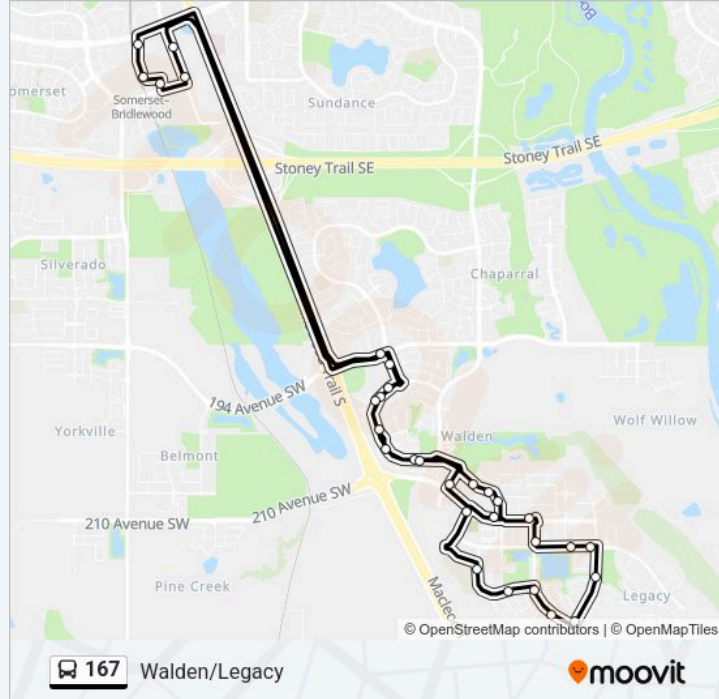

167 bus Info**Direction:** Walden / Legacy**Stops:** 31**Trip Duration:** 45 min**Line Summary:**

Wb Legacy Ci @ Legacy Cm SE

Nb Legacy Ga SE @ Legacy Main St SE

Wb 210 Av SE @ Legacy Ga SE

Nb Walden Cm @ 210 Av SE

Monday	08:02
Tuesday	08:02
Wednesday	08:02
Thursday	08:02
Friday	08:02
Saturday	Not Operational
Sunday	Not Operational

167 bus Info

Direction: Route 167

Stops: 32

Trip Duration: 48 min

Line Summary:

Nb Legacy View SE @ Legacy Ci SE

Nb Legacy Vw SE @ Legacy Mr SE

Wb Legacy Ci @ Legacy Vw SE

Wb Legacy Ci @ Legacy Cm SE

Nb Legacy Ga SE @ Legacy Main St SE

Wb 210 Av SE @ Legacy Ga SE

Wb 210 Av SE @ Walgrove Dr SE

Nb Walden Cm @ 210 Av SE

Wb Walden Dr @ Walden Ht SE

Nb Walden Dr @ Acr Sleg Of Walden Cr SE

Nb Walden Dr @ Acr Nleg Of Walden Cr SE

Wb 194 Av @ Chaparral Dr SE

Sb Shawville Wy @ 162 Av SE

Eb Shawville Wy @ W. Of Shawville Li SE

167 bus time schedules and route maps are available in an offline PDF at moovitapp.com. Use the Moovit App to see live bus times, train schedule or subway schedule, and step-by-step directions for all public transit in Calgary.