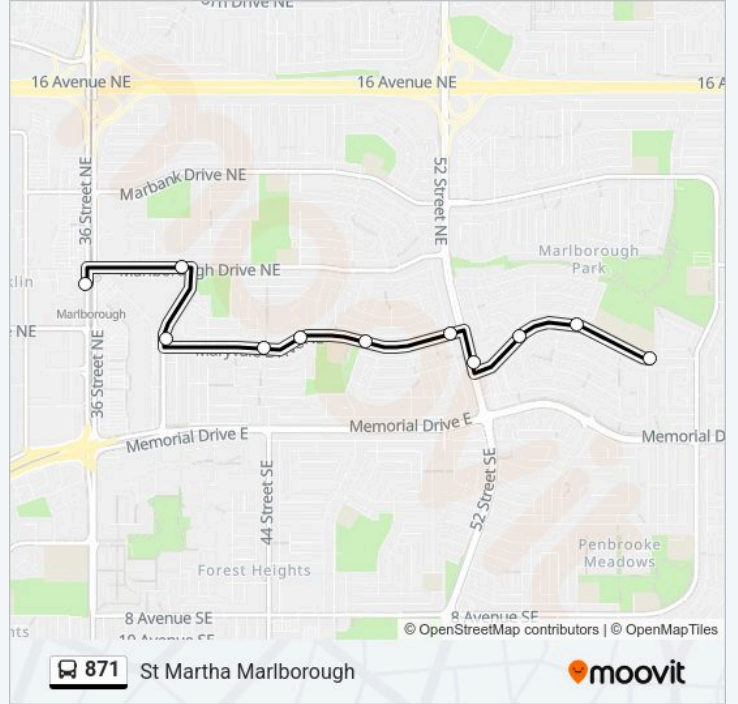

871 Line

St Martha Marlborough

Get The App

The 871 bus line St Martha Marlborough has one route. For regular weekdays, their operation hours are:

(1) St Martha Marlborough: 15:20

Use the Moovit App to find the closest 871 bus station near you and find out when is the next 871 bus arriving.

Direction: St Martha Marlborough

11 stops

[VIEW LINE SCHEDULE](#)

Wb 4 Av NE @ Maddock Dr

Wb 4 Av NE @ Maidstone Dr

Sb 4 Av NE @ N. Leg Maidstone Dr

Nb 52 St & 4 Av NE

Wb Maryvale Dr @ 52 St NE

Wb Maryvale Dr @ 50 St NE

Wb Maryvale Dr @ Maryvale Wy NE

Wb Maryvale Dr @ E. Of 42 St NE

Nb Marlborough Wy @ Maryvale Dr NE

Wb Marlborough Dr @ Marlborough Wy NE

Marlborough Lrt Station (Sb 36 St NE @ 8 Av Ne)

871 bus Time Schedule

St Martha Marlborough Route Timetable:

Monday	15:20
Tuesday	15:20
Wednesday	15:20
Thursday	15:20
Friday	15:20
Saturday	Not Operational
Sunday	Not Operational

871 bus Info**Direction:** St Martha Marlborough**Stops:** 11**Trip Duration:** 10 min**Line Summary:**