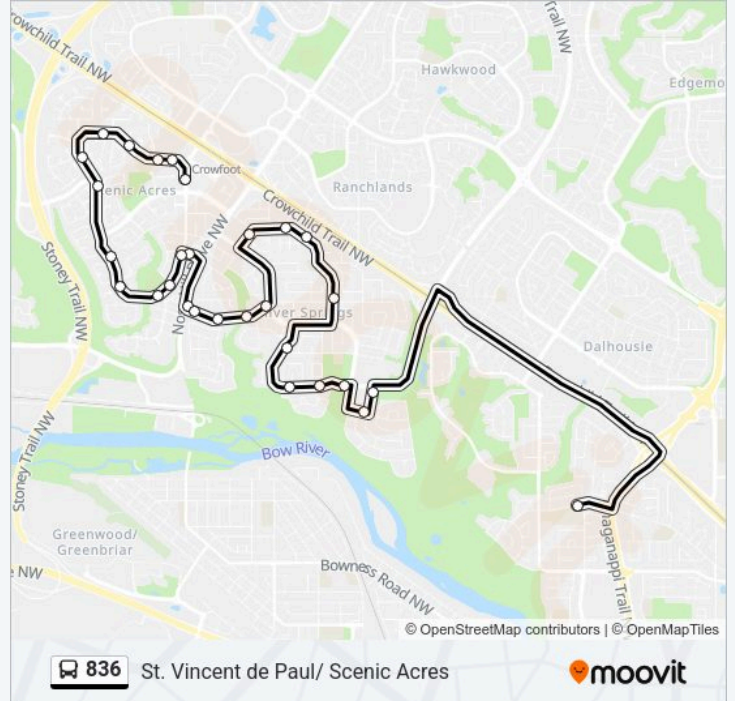

836 Line**St. Vincent de Paul/ Scenic Acres**

Get The App

The 836 bus line (St. Vincent de Paul/ Scenic Acres) has 2 routes. For regular weekdays, their operation hours are:
(1) St V De Paul Scenic Acres: 07:40(2) St V De Paul Scenic Acres: 15:00

836 bus Info

Direction: St V De Paul Scenic Acres

Stops: 29

Trip Duration: 33 min

Line Summary:

Sb Scenic Acres Dr @ Scenic Glen Cr NW

Wb Scenic Acres Dr @ Scimitar Pt NW

Nb Scenic Acres Dr @ Scandia Pt NW

Nb Scenic Acres Dr @ Scandia Ba NW

Nb Scurfield Dr @ Scripps Ld NW

Nb Scurfield Dr @ Scanlon Ga NW

Eb Scurfield Dr @ Scanlon Gr NW

Sb Scurfield Dr @ Scanlon Pl NW

Eb Scurfield Dr @ Scotia Pt NW

Eb Scurfield Dr @ Scenic Gd NW

Sb Scurfield Dr @ Scenic Gd NW

836 bus time schedules and route maps are available in an offline PDF at moovitapp.com. Use the Moovit App to see live bus times, train schedule or subway schedule, and step-by-step directions for all public transit in Calgary.