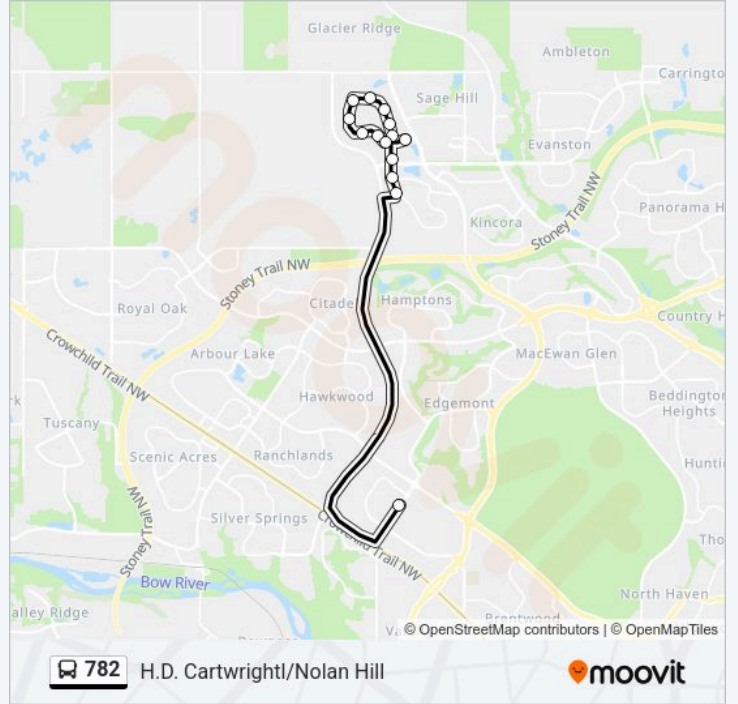

782 bus time schedules and route maps are available in an offline PDF at moovitapp.com. Use the Moovit App to see live bus times, train schedule or subway schedule, and step-by-step directions for all public transit in Calgary.

© 2025 Moovit - All Rights Reserved