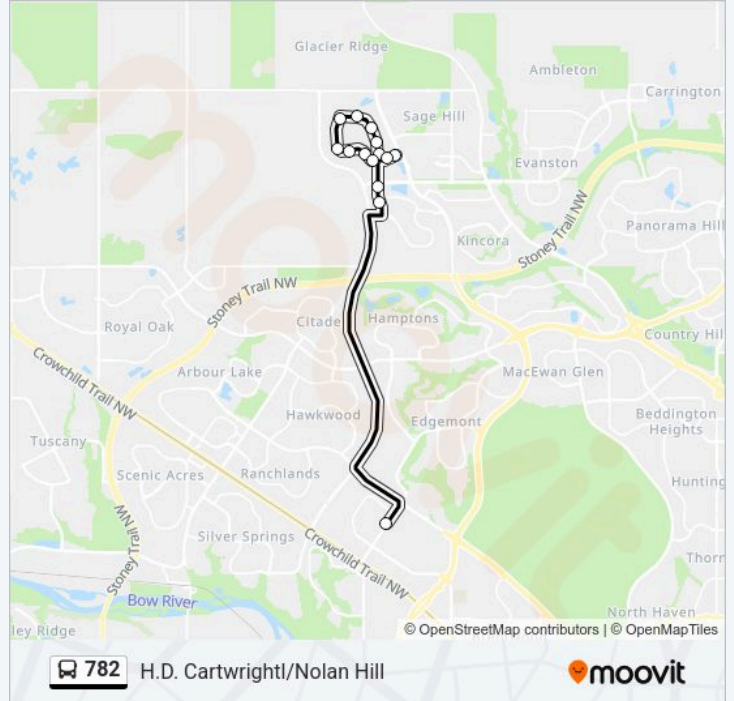

782 Line

H.D. Cartwrightl/Nolan Hill

[Get The App](#)

The 782 bus line (H.D. Cartwrightl/Nolan Hill) has 2 routes. For regular weekdays, their operation hours are:

(1) H D Cartwright Nolan Hill: 07:40(2) H D Cartwright Nolan Hill: 15:17

Use the Moovit App to find the closest 782 bus station near you and find out when is the next 782 bus arriving.

Direction: H D Cartwright Nolan Hill

14 stops

[VIEW LINE SCHEDULE](#)

- Wb Nolan Hill Bv @ Shaganappi Tr NW
- Wb Nolan Hill Bv @ Nolan Hill Ht NW
- Nb Nolan Hill Dr @ Nolanfield Rd NW
- Nb Nolan Hill Dr @ Nolanfield Ln NW
- Nb Nolan Hill Dr @ Nolanfield Hts NW
- Wb Nolan Hill Dr NW @ Nolanfield Pt NW
- Sb Nolan Hill Bvd @ Nolancrest Gr NW
- Sb Nolan Hill Bv @ Nolancliff Ct NW
- Sb Nolan Hill Bv @ Nolancliff Crescent NW
- Eb Nolan Hill Bv @ Nolanshire Gr NW
- Eb Nolan Hill Bv @ Nolanshire Pt 100 NW
- Sb Sherview Dr @ Symons Valley Py NW
- Sb Sherview Dr @ Sherwood Bv (North Leg) NW
- Sb 53 St NW @ Dalhart Rd

782 bus Time Schedule

H D Cartwright Nolan Hill Route Timetable:

Monday	07:40
Tuesday	07:40
Wednesday	07:40
Thursday	07:40
Friday	07:40
Saturday	Not Operational
Sunday	Not Operational

782 bus Info

Direction: H D Cartwright Nolan Hill

Stops: 14

Trip Duration: 27 min

Line Summary:

Direction: H D Cartwright Nolan Hill

14 stops

[VIEW LINE SCHEDULE](#)

- Sb 53 St NW @ Dalhart Rd
- Nb Sherview Dr @ Sherwood Bv (South Leg) NW
- Nb Sherview Dr @ Sherwood Bv (North Leg) NW
- Nb Sherwood Dr @ Symons Valley Py NW
- Nb Nolan Hill Dr @ Nolanfield Rd NW
- Nb Nolan Hill Dr @ Nolanfield Ln NW
- Nb Nolan Hill Dr @ Nolanfield Hts NW
- Wb Nolan Hill Dr NW @ Nolanfield Pt NW
- Sb Nolan Hill Bvd @ Nolancrest Gr NW
- Sb Nolan Hill Bv @ Nolan Hill Ave NW
- Sb Nolan Hill Bv @ Nolancliff Crescent NW
- Eb Nolan Hill Bv @ Nolanshire Gr NW
- Eb Nolan Hill Bv @ Nolanshire Pt 100 NW
- Eb Nolan Hill Bv @ Nolan Hill Dr Farside