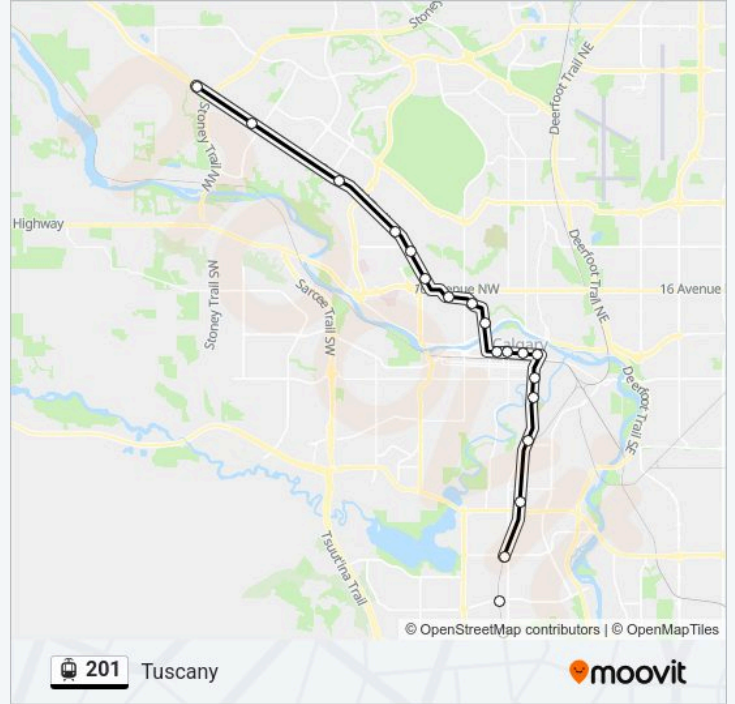

**201 light rail Info**

**Direction:** Tuscany

**Stops:** 24

**Trip Duration:** 59 min

**Line Summary:**

- Nb Banff Trail Ctrain Station
- Nb University Ctrain Station
- Nb Brentwood Ctrain Station
- Nb Dalhousie Ctrain Station
- Nb Crowfoot Ctrain Station
- Nb Tuscany Ctrain Station