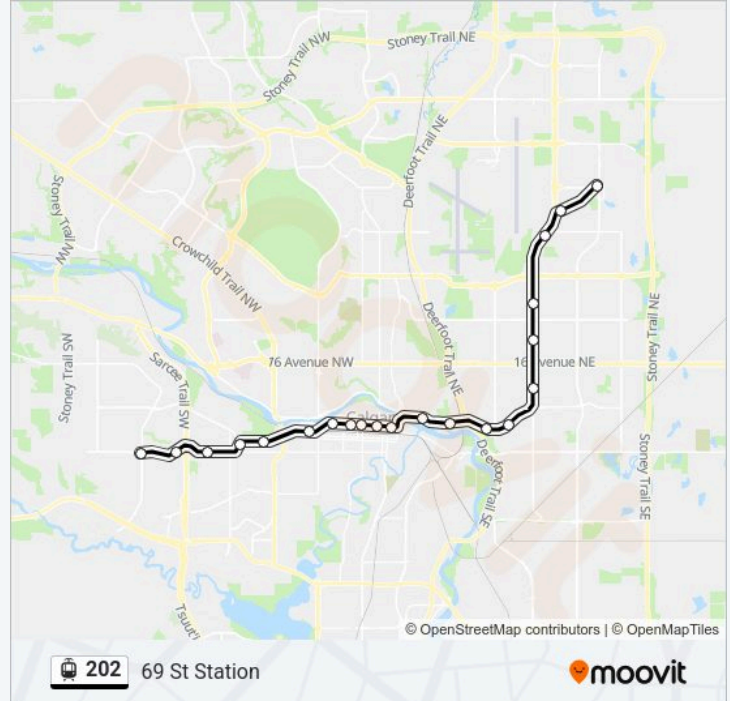

Wb 69 Street Ctrain Station

Direction: Saddletowne

22 stops

[VIEW LINE SCHEDULE](#)

Eb 69 Street Ctrain Station

Eb Sirocco Ctrain Station

Eb 45 Street Ctrain Station

Eb Westbrook Ctrain Station

Eb Shaganappi Point Ctrain Station

Eb Sunalta Ctrain Station

Eb Downtown West-Kerby Station (Td Free Fare Zone)

Eb 8 Street SW Station (Td Free Fare Zone)

Eb 6 Street SW Station (Td Free Fare Zone)

Eb 3 Street SW Station (Td Free Fare Zone)

Eb Centre Street Station (Td Free Fare Zone)

Eb City Hall/Bow Valley College(Td Free Fare Zone)

Eb Bridgeland - Memorial Ctrain Station

Eb Zoo Ctrain Station

Eb Barlow - Max Bell Ctrain Station

Nb Franklin Ctrain Station

Nb Marlborough Ctrain Station

202 light rail Time Schedule

Saddletowne Route Timetable:

Monday	04:06-01:36
Tuesday	04:06-01:36
Wednesday	04:06-01:36
Thursday	04:06-01:36
Friday	04:06-01:36
Saturday	04:38-01:34
Sunday	04:38-01:34

202 light rail Info

Direction: Saddletowne

Stops: 22

Trip Duration: 42 min

Line Summary: