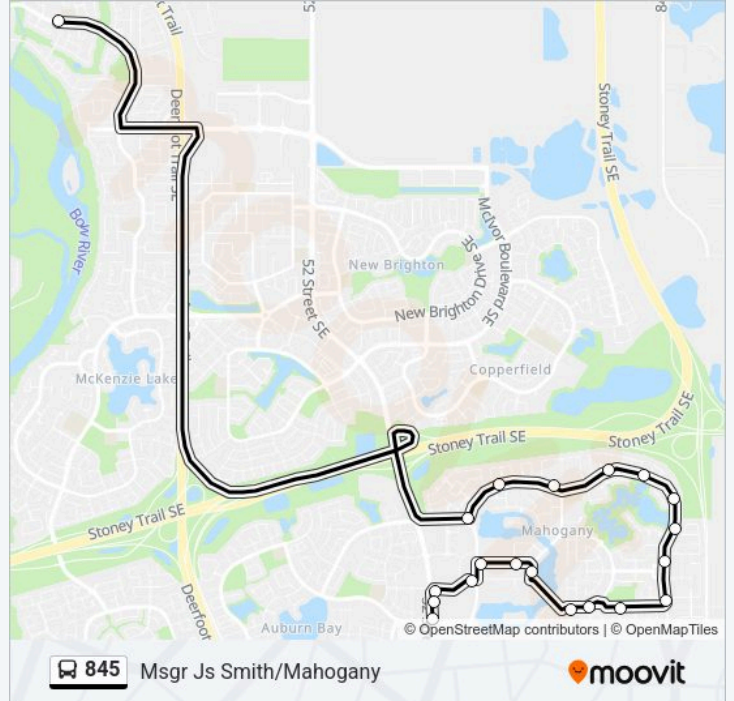

Use the Moovit App to find the closest 845 bus station near you and find out when is the next 845 bus arriving.

Direction: Msgr Js Smith/Mahogany

20 stops

[VIEW LINE SCHEDULE](#)

Nb 52 St @ Mahogany Dr SE
 Nb 52 St @ Mahogany Dr SE
 Eb Mahogany Rd @ 52 St SE (Farside)
 Eb Mahogany Rd @ Mahogany Bv SE
 Eb Mahogany Gd @ Mahogany Bv SE
 Eb Mahogany Gd @ Mahogany Cv SE
 Sb Marine Dr @ Mahogany Rd SE (Nearside)
 Eb Masters Av SE @ Marine Dr SE
 Eb Masters Av @ Master Ht SE
 Eb Masters Rd @ Magnolia Li SE
 Nb Mahogany Bv @ Masters Ro SE
 Nb Mahogany Bv @ Masters Cr SE (S. Leg)
 Nb Mahogany Bv @ Masters Cr SE (N. Leg)
 Nb Mahogany Bv @ 300 Marquis Co SE
 Wb Mahogany Bv @ Marquis Gr SE
 Wb Mahogany Bv @ Marquis Gd SE
 Wb Mahogany Bv @ Mahogany Wy SE
 Wb Mahogany Bv @ Mahogany Ht SE
 Wb Mahogany Ga @ Mahogany Bv SE
 Wb Douglasdale Bv @ Douglasview Bv SE

845 bus Time Schedule

Msgr Js Smith/Mahogany Route Timetable:

Monday	07:10
Tuesday	07:10
Wednesday	07:10
Thursday	07:10
Friday	07:10
Saturday	Not Operational
Sunday	Not Operational

845 bus Info**Direction:** Msgr Js Smith/Mahogany**Stops:** 20**Trip Duration:** 40 min**Line Summary:**

Direction: Msgr Js Smith/Mahogany

21 stops

[VIEW LINE SCHEDULE](#)

- Wb Douglasdale Bv @ Douglasview Bv SE
- Nb 52 St @ Mahogany Dr SE
- Nb 52 St @ Mahogany Dr SE
- Eb Mahogany Rd @ 52 St SE (Farside)
- Eb Mahogany Rd @ Mahogany Bv SE
- Eb Mahogany Gd @ Mahogany Bv SE
- Eb Mahogany Gd @ Mahogany Cv SE
- Sb Marine Dr @ Mahogany Rd SE (Nearside)
- Eb Masters Av SE @ Marine Dr SE
- Eb Masters Av @ Master Ht SE
- Eb Masters Rd @ Magnolia Li SE
- Eb Masters Rd @ Magnolia Tc SE
- Nb Mahogany Bv @ Masters Ro SE
- Nb Mahogany Bv @ Masters Cr SE (S. Leg)
- Nb Mahogany Bv @ Masters Cr SE (N. Leg)
- Nb Mahogany Bv @ 300 Marquis Co SE
- Wb Mahogany Bv @ Marquis Gr SE
- Wb Mahogany Bv @ Marquis Gd SE