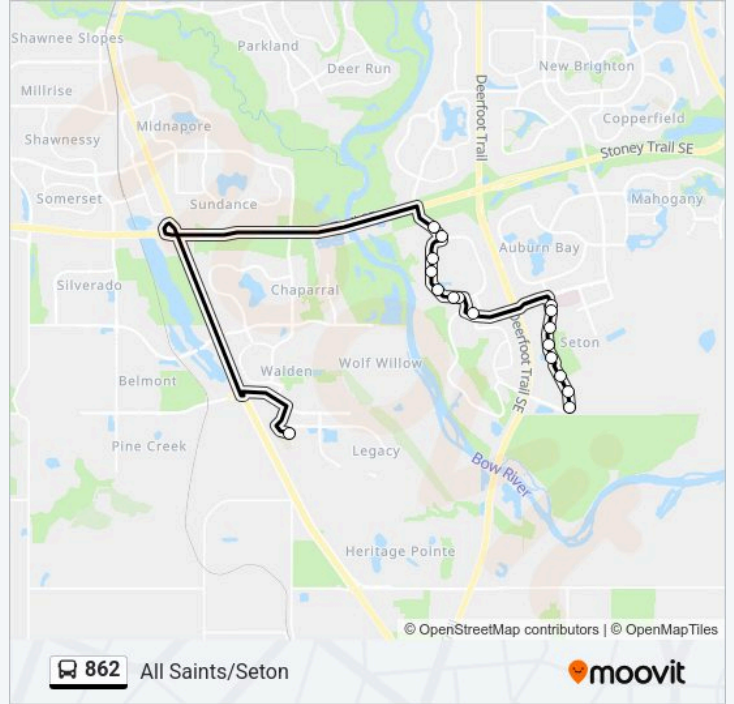

862 bus time schedules and route maps are available in an offline PDF at moovitapp.com. Use the Moovit App to see live bus times, train schedule or subway schedule, and step-by-step directions for all public transit in Calgary.

© 2025 Moovit - All Rights Reserved