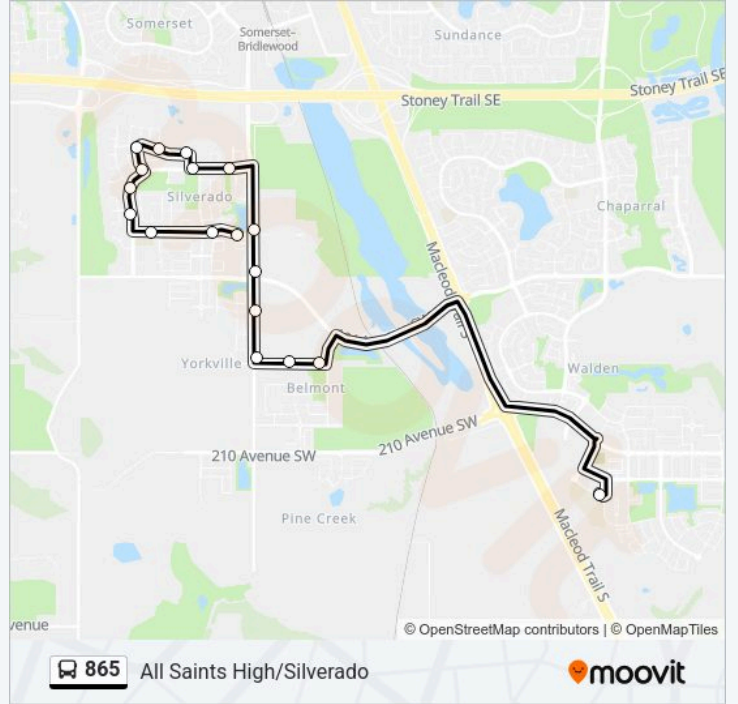

865 bus time schedules and route maps are available in an offline PDF at moovitapp.com. Use the Moovit App to see live bus times, train schedule or subway schedule, and step-by-step directions for all public transit in Calgary.

© 2025 Moovit - All Rights Reserved