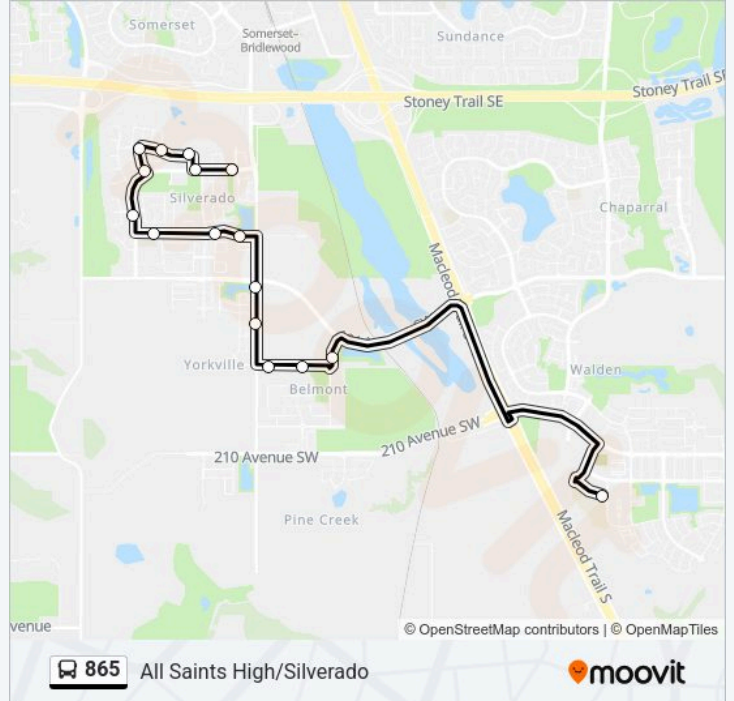

865 Line**All Saints High/Silverado**

Get The App

The 865 bus line (All Saints High/Silverado) has 2 routes. For regular weekdays, their operation hours are:

(1) All Saints Hs/Silverado: 08:25(2) All Saints Hs/Silverado: 15:40

Use the Moovit App to find the closest 865 bus station near you and find out when is the next 865 bus arriving.

Direction: All Saints Hs/Silverado

16 stops

[VIEW LINE SCHEDULE](#)

Wb Silverado Bv @ Silverado Ponds Wy SW
 Wb Silverado Bv @ Silverado Skies Li SW
 Wb Silverado Skies Dr @ Silverado Skies Li SW
 Wb Silverado Skies Dr @ Silverado Skies Mr SW
 Sb Silverado Ridg Li @ Silverado Skies Dr SW
 Sb Silverado Ridge Li @ Silverado Bv SW
 Sb Silverado Bv @ Silverado Crest Ld SW
 Eb Silverado Wy @ Silverado Plains Cl SW
 Eb Silverado Wy @ Silverado Dr SW
 Eb Silverado Wy @ Silverado Cm SW Nearside
 Sb Sheriff King St @ 194 Av SW
 Sb Sheriff King St @ Yorkville Av SW
 Eb Belmont Bv @ Sheriff King St
 Eb Belmont Bv @ Belmont Dr
 Nb Belmont St SW @ Belmont Bv SW
 All Saints High School

865 bus Time Schedule

All Saints Hs/Silverado Route Timetable:

Monday	08:25
Tuesday	08:25
Wednesday	08:25
Thursday	08:25
Friday	08:25
Saturday	Not Operational
Sunday	Not Operational

865 bus Info**Direction:** All Saints Hs/Silverado**Stops:** 16**Trip Duration:** 25 min**Line Summary:**

Direction: All Saints Hs/Silverado

18 stops

[VIEW LINE SCHEDULE](#)

All Saints High School

Wb Belmont Bv @ Belmont St SW

Wb Belmont Bv @ Belmont Dr

Nb Sheriff King St @ Belmont Bv

Nb Sheriff King St @ Yorkville Av SW