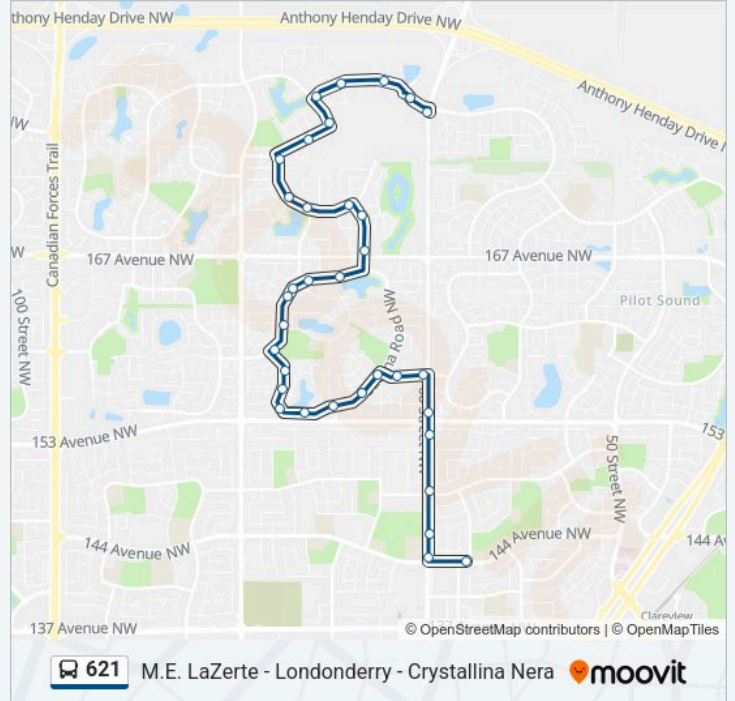

621 bus Info

Direction: 62 Street & 144 Avenue→66 Street & 178 Avenue

Stops: 34

Trip Duration: 28 min

Line Summary:

73 Street & Ozerna Road

71 Street & 167 Avenue

71 Street & 170a Avenue

71 Street & Schonsee Drive

76 Street & Schonsee Drive

Schonsee Way & Schonsee Drive

Schonsee Drive & Crystallina Nera Way

77 Street & Crystallina Nera Drive

Crystallina Nera Way & Crystallina Nera Drive

Crystallina Nera Way & 178 Avenue

73a Street & 178 Avenue

71 Street & 178 Avenue

69a Street & 178 Avenue

66 Street & 178 Avenue

Direction: 66 Street & 178 Avenue→63 Street & 144 Avenue

32 stops

[VIEW LINE SCHEDULE](#)

66 Street & 178 Avenue

Stops: 32

Trip Duration: 27 min

Line Summary:

76 Street & Ozerna Road

77 Street & 164 Avenue

77 Street & 162 Avenue

78 Street & 160 Avenue

78 Street & 158 Avenue