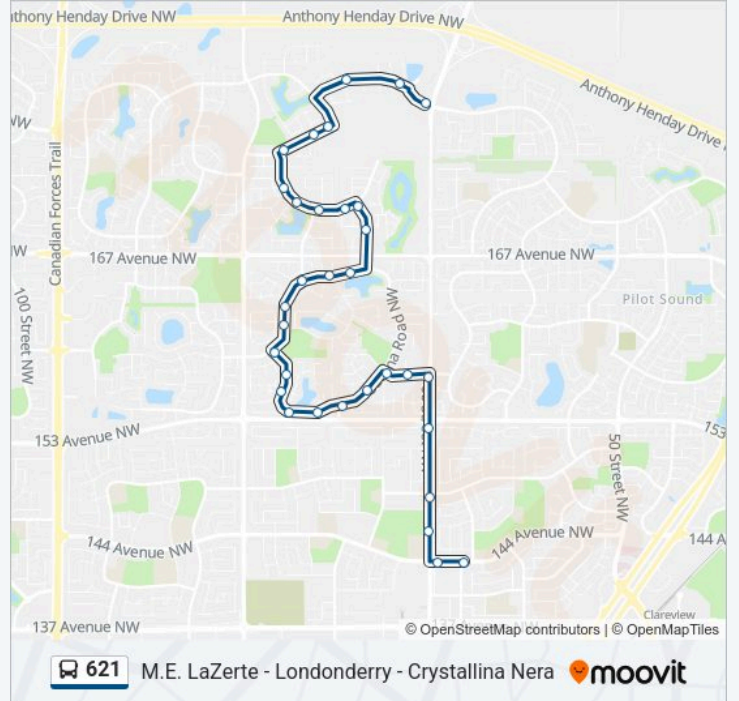

Direction: 62 Street & 144 Avenue→66 Street & 178 Avenue

34 stops

[VIEW LINE SCHEDULE](#)

- 62 Street & 144 Avenue
- 66 Street & 144 Avenue
- 66 Street & 146 Avenue
- 66 Street & 149 Avenue
- 66 Street & 152b Avenue
- 66 Street & 153 Avenue
- 67 Street & 158 Avenue
- 68 Street & 158 Avenue
- Ozerna Road & 158 Avenue
- 94 Ozerna Road
- 73a Street & 154 Avenue
- Mayliewan Close & 154 Avenue
- 78 Street & 154 Avenue
- 78 Street & 157 Avenue
- 78 Street & 158 Avenue
- 78 Street & 160 Avenue
- 77 Street & 161a Avenue
- 77 Street & 164 Avenue
- Ozerna Road & 165a Avenue
- 76 Street & Ozerna Road

Stops: 32

Trip Duration: 27 min

Line Summary:

76 Street & Ozerna Road

77 Street & 164 Avenue

77 Street & 162 Avenue

78 Street & 160 Avenue

78 Street & 158 Avenue

78 Street & 157 Avenue

78 Street & 154 Avenue

Mayliewan Close & 154 Avenue

73a Street & Ozerna Road

91 Ozerna Road

Ozerna Road & 158 Avenue

68 Street & 158 Avenue

66 Street & 158 Avenue

66 Street & 153 Avenue

66 Street & 149 Avenue

66 Street & 146 Avenue

66 Street & 144 Avenue

63 Street & 144 Avenue

621 bus time schedules and route maps are available in an offline PDF at moovitapp.com. Use the Moovit App to see live bus times, train schedule or subway schedule, and step-by-step directions for all public transit in Edmonton.