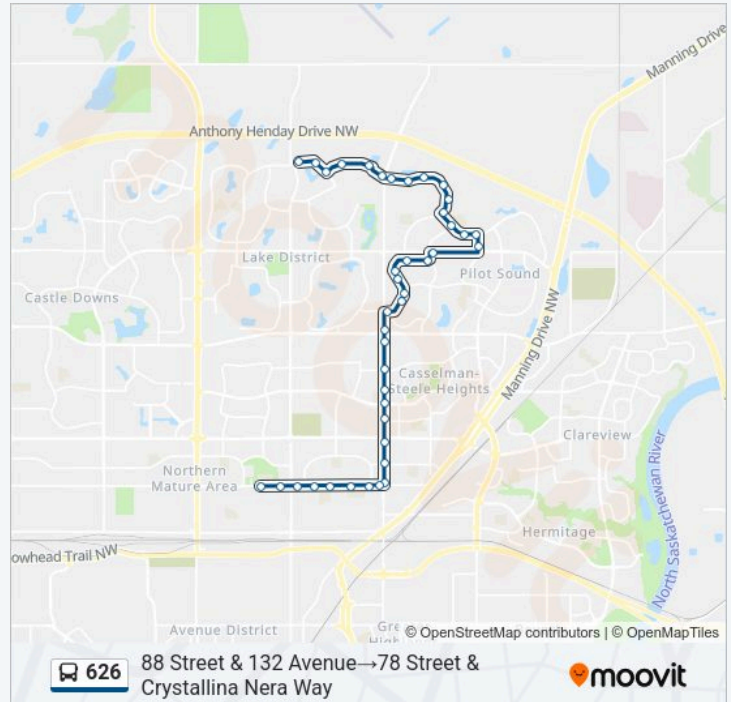

64 Street & 160 Avenue

64 Street & 162b Avenue

64 Street & 164 Avenue

62 Street & 165 Avenue

60 Street & 165 Avenue

59a Street & 167 Avenue

55 Street & 167a Avenue

55 Street & Mcconachie Drive

57 Street & Mcconachie Drive

Mcconachie Way & Mcconachie Drive

Mcconachie Drive & Mcconachie Boulevard

Mcconachie Boulevard & 175 Avenue

Mcconachie Boulevard & 176 Avenue

62a Street & Mcconachie Boulevard

64 Street & Mcconachie Boulevard

65 Street & Mcconachie Boulevard

Saturday

Not Operational

Sunday

Not Operational

626 bus Info

Direction: 88 Street & 132 Avenue→78 Street & Crystallina Nera Way

Stops: 41

Trip Duration: 43 min

Line Summary:

66 Street & 178 Avenue

70 Street & 178 Avenue

73a Street & 178 Avenue

Crystallina Nera Way & 178 Ave

77 Street & Crystallina Nera Way

78 Street & Crystallina Nera Way