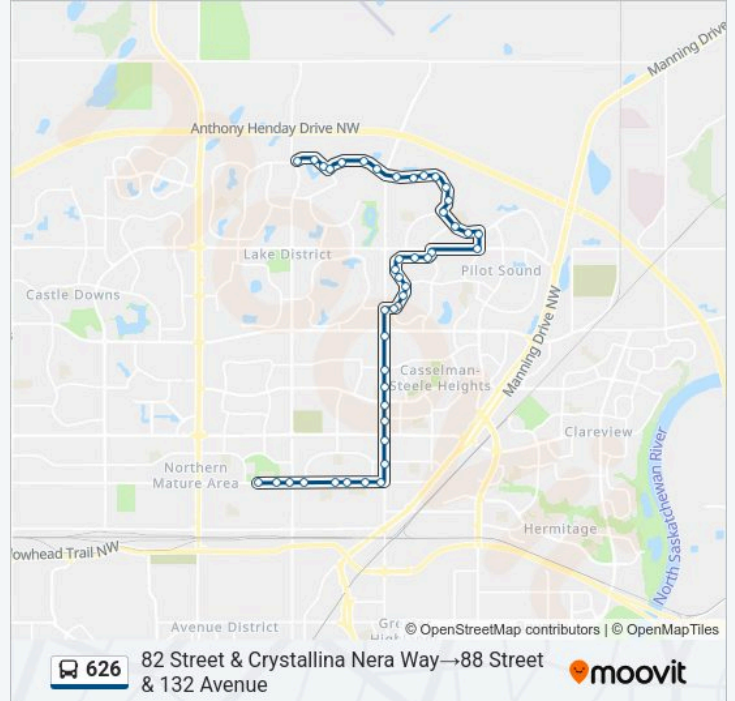

66 Street & 149 Avenue

66 Street & 146 Avenue

66 Street & 144 Avenue

66 Street & 140 Avenue

66 Street & 137 Avenue

66 Street & Delwood Road

66 Street & 132 Avenue

69 Street & 132 Avenue

72 Street & 132 Avenue

74 Street & 132 Avenue

Delwood Road & 132 Avenue

82 Street & 132 Avenue

85 Street & 132 Avenue

88 Street & 132 Avenue

Direction: 88 Street & 132 Avenue→78 Street & Crystallina Nera Way

41 stops

[VIEW LINE SCHEDULE](#)

88 Street & 132 Avenue

85 Street & 132 Avenue

82 Street & 132 Avenue

626 bus Time Schedule

88 Street & 132 Avenue→78 Street & Crystallina Nera Way Route Timetable:

| | |
|-----------|-------------|
| Monday | 15:10-15:14 |
| Tuesday | 15:10-15:14 |
| Wednesday | 15:10-15:14 |
| Thursday | 12:12-12:16 |
| Friday | 15:10-15:14 |

79 Street & 132 Avenue

76 Street & 132 Avenue

72 Street & 132 Avenue

69 Street & 132 Avenue

66 Street & 132 Avenue

66 Street & 132 Avenue

66 Street & 134 Avenue

66 Street & 137 Avenue