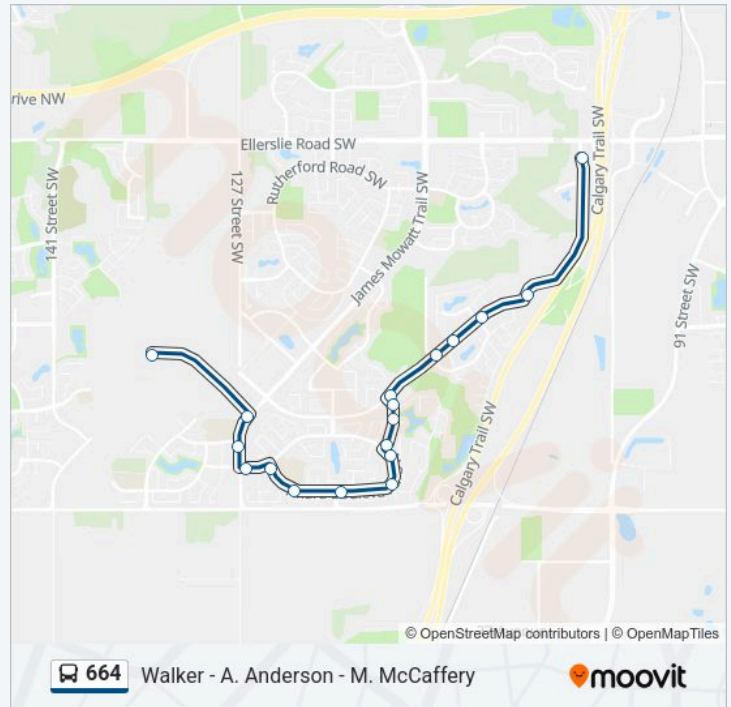

664 bus Info

Direction: Heritage Valley Trail & 32 Avenue SW → 103a Street & 10 Avenue SW

Stops: 18

Allard Link & Allard Boulevard SW

Allard Link & Ashcraft Cape SW

Allard Link & Adamson Drive SW

Allard Link & 30 Avenue SW

Cavanagh Drive & 30 Avenue SW

Cavanagh Drive & 30 Avenue SW

Cavanagh Drive & 30 Avenue SW

103a Street & 30 Avenue SW

103a Street & 10 Avenue SW

Trip Duration: 21 min
Line Summary:

Direction: James Mowatt Trail & 35 Avenue SW→52 Street & 22 Avenue SW

41 stops

[VIEW LINE SCHEDULE](#)

James Mowatt Trail & 35 Avenue SW

James Mowatt Trail & Allard Boulevard SW

Alwood Bend & Allard Boulevard SW

Anthony Crescent & Allard Boulevard SW

Allard Road & Allard Boulevard SW