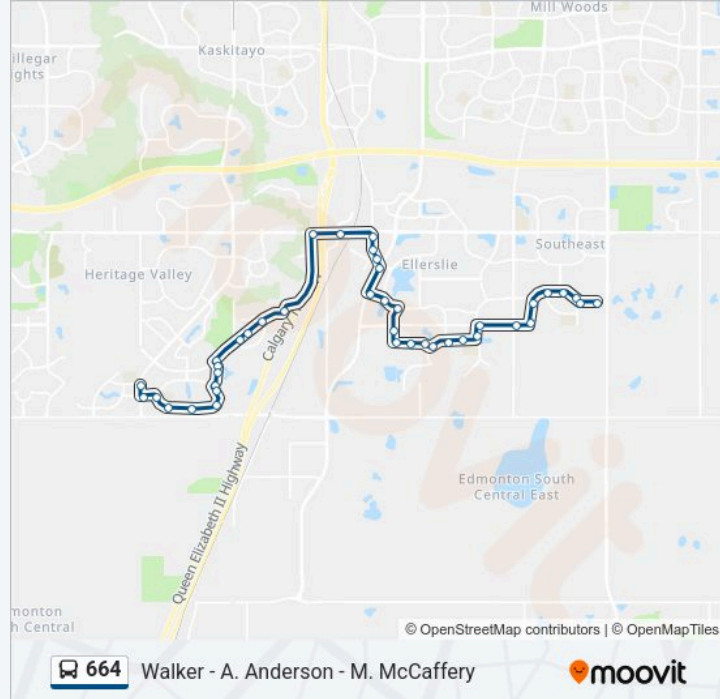

Crabapple Run & Orchard Drive SW

Crabapple Crescent & Orchards Drive SW

Orchards Boulevard & Orchards Drive SW

Orchards Link & Orchards Boulevard SW

Chokecherry Common & Orchards Boulevard SW

Orchards Way & Chokecherry Lane SW

Orchards Way & 25 Avenue SW

66 Street & 25 Avenue SW

Watt Drive & 25 Avenue SW

Watt Drive & Weidle Crescent SW

Wonnacott Way & Watt Drive SW

Watt Promenade & Watt Drive SW

57 Street & Watt Drive SW

Watt Drive & 22 Avenue SW

52 Street & 22 Avenue SW

Direction: 103a Street & Ellerslie Road SW→Heritage Valley Trail & 32 Avenue SW

17 stops

[VIEW LINE SCHEDULE](#)

103a Street & Ellerslie Road SW

103a Street & 30 Avenue SW

664 bus Time Schedule

103a Street & Ellerslie Road SW→Heritage Valley Trail & 32 Avenue SW Route Timetable:

Monday	07:49
Tuesday	07:49
Wednesday	07:49

Cavanagh Drive & 30 Avenue SW

Cavanagh Gate & 30 Avenue SW

111 Street & 30 Avenue SW