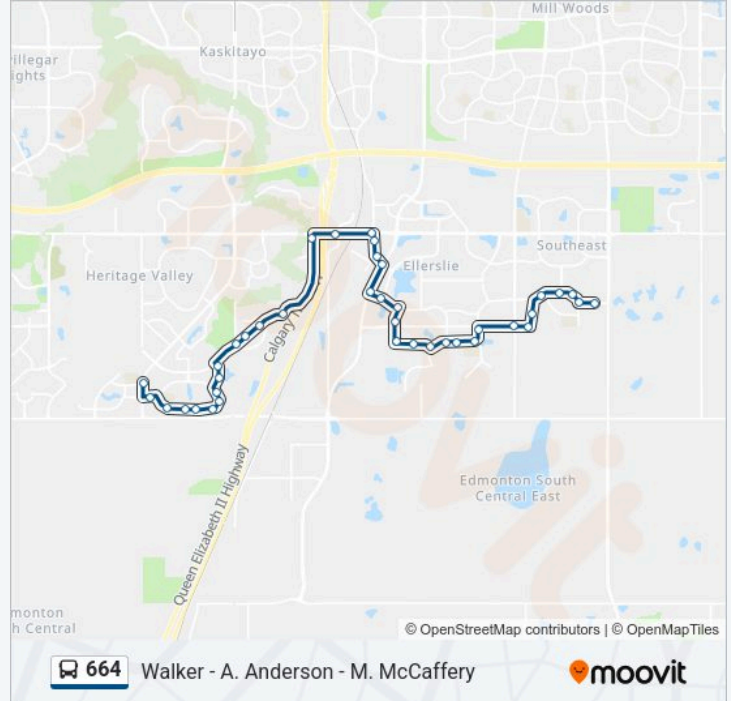

103a Street & 30 Avenue SW

Cavanagh Drive & 30 Avenue SW

Cavanagh Gate & 30 Avenue SW

111 Street & 30 Avenue SW

Allard Link & 30 Avenue SW

Allard Link & Ashcraft Cape SW

Allard Boulevard & Ashcraft Crescent SW

Allard Boulevard & Amerongen Crescent SW

Adam Court & Allard Boulevard SW

Anton Link & Allard Boulevard SW

Allard Boulevard & Allbright Square SW

Anthony Crescent & Allard Boulevard SW

Allard Boulevard & Annett Common SW

James Mowatt Trail & 35 Avenue SW

Direction: Heritage Valley Trail & 32 Avenue SW → 103a Street & 10 Avenue SW

18 stops

[VIEW LINE SCHEDULE](#)

Heritage Valley Trail & 32 Avenue SW

James Mowatt Trail & 32 Avenue SW

Cavanagh Drive & 30 Avenue SW

Cavanagh Drive & 30 Avenue SW

Cavanagh Drive & 30 Avenue SW

103a Street & 30 Avenue SW

103a Street & 10 Avenue SW

Trip Duration: 21 min
Line Summary:

Direction: James Mowatt Trail & 35 Avenue SW→52 Street & 22 Avenue SW