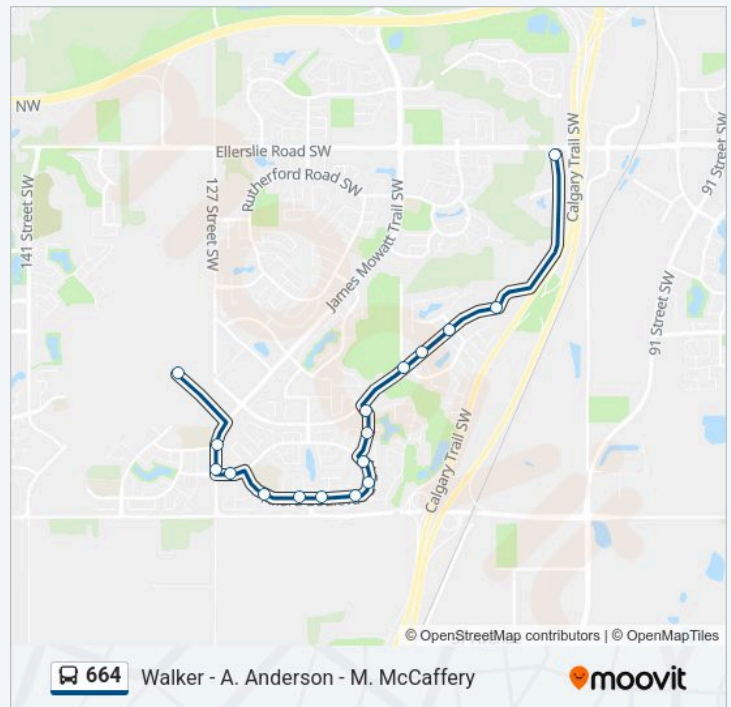

Cavanagh Drive & 30 Avenue SW

Cavanagh Gate & 30 Avenue SW

111 Street & 30 Avenue SW

Allard Link & 30 Avenue SW

Allard Link & Ashcraft Cape SW

Allard Boulevard & Ashcraft Crescent SW

Allard Boulevard & Amerongen Crescent SW

Adam Court & Allard Boulevard SW

Anton Link & Allard Boulevard SW

Allard Boulevard & Allbright Square SW

Anthony Crescent & Allard Boulevard SW

Allard Boulevard & Annett Common SW

James Mowatt Trail & Allard Boulevard SW

James Mowatt Trail & 35 Avenue SW

Heritage Valley Trail & 32 Avenue SW

Thursday

07:49

Friday

07:49

Saturday

Not Operational

Sunday

Not Operational

664 bus Info

Direction: 103a Street & Ellerslie Road SW→Heritage Valley Trail & 32 Avenue SW

Stops: 17

Trip Duration: 21 min

Line Summary:

664 bus time schedules and route maps are available in an offline PDF at moovitapp.com. Use the Moovit App to see live bus times, train schedule or subway schedule, and step-by-step directions for all public transit in Edmonton.

© 2025 Moovit - All Rights Reserved