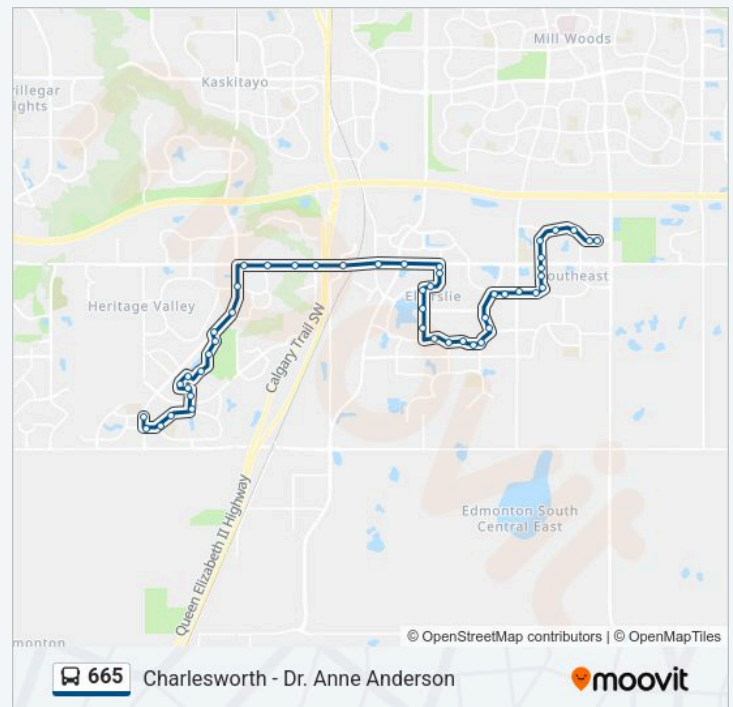

88 Street & Summerside Drive SW

88 Street & Summerside Grande Boulevard SW

88 Street & 20 Avenue SW

85 Street & Savaryn Drive SW

Savaryn Drive & 22 Avenue SW

78 Street & 22 Avenue SW

74 Street & 22 Avenue SW

Shaw Way & 22 Avenue SW

Wednesday 15:09-15:12

Thursday 14:33-14:36

Friday 15:06-15:09

Saturday Not Operational

Sunday Not Operational

665 bus Info

Direction: James Mowatt Trail & 35 Avenue SW→52 Street & 4 Avenue SW

Stops: 48

Trip Duration: 44 min

Line Summary:

70 Street & Shaw Way SW

70 Street & 19a Avenue SW

70 Street & Stanton Drive SW

69 Street & Stanton Drive SW

66 Street & Welsh Drive SW

63 Street & Welsh Drive SW

Watt Boulevard & Welsh Drive SW

Watt Boulevard & 12 Avenue SW

Watt Boulevard & Ellerslie Road SW

62 Street & 8 Avenue SW

62 Street & 5 Avenue SW

59 Street & 3 Avenue SW

56 Street & 3 Avenue SW