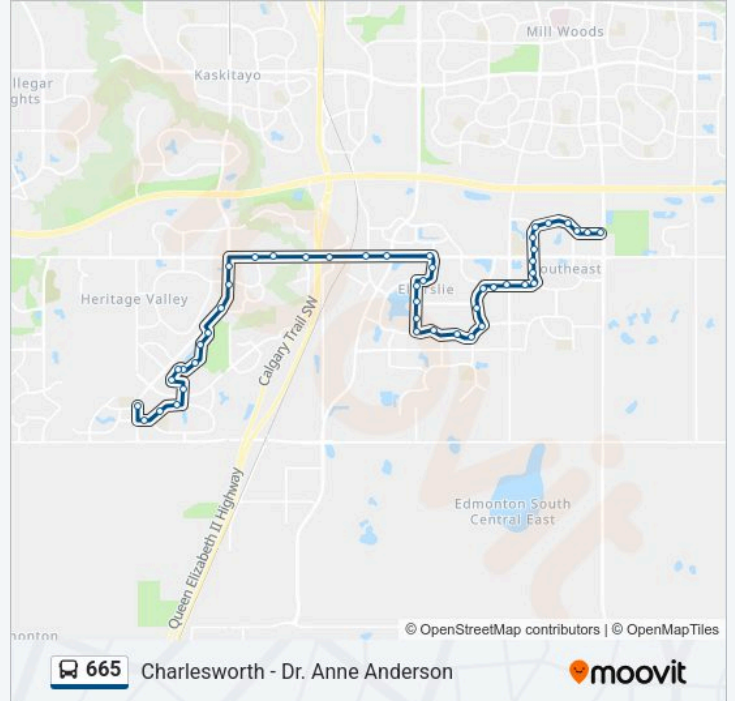

665 bus Info

Direction: 50 Street & 4 Avenue SW→James Mowatt Trail & 35 Avenue SW

Stops: 47

Trip Duration: 46 min

Line Summary:

- 88 Street & Savaryn Drive SW
- 88 Street & 20 Avenue SW
- 88 Street & Summerside Grande Boulevard SW
- 88 Street & 14 Avenue SW
- 87a Street & Summerside Drive SW
- Summerside Drive & 12 Avenue SW
- 85 Street & Ellerslie Road SW
- 91 Street & Ellerslie Road SW
- Parsons Road & Ellerslie Road SW
- 100 Street & Ellerslie Road SW
- 103a Street & Ellerslie Road SW
- 107 Street & Ellerslie Road SW
- 109 Street & Ellerslie Road SW
- James Mowatt Trail & Ellerslie Road SW
- James Mowatt Trail & Rutherford Road SW
- James Mowatt Trail & Bowen Wynd SW
- Callaghan Drive & Callaghan Close SW
- Callaghan Drive & Callaghan Court SW
- Callaghan Drive & Cantor Landing SW
- Callaghan Drive & Cunningham Drive SW
- Cunningham Way & Cunningham Drive SW
- Cunningham Way & Cunningham Way SW
- Casselman Link & Casselman Crescent SW
- Alexander Crescent & Allard Boulevard SW
- Allard Boulevard & Alexander Way SW
- Allard Boulevard & Annett Common SW
- James Mowatt Trail & 35 Avenue SW

Direction: James Mowatt Trail & 35 Avenue SW → 52 Street & 4 Avenue SW

48 stops

[VIEW LINE SCHEDULE](#)

James Mowatt Trail & 35 Avenue SW

665 bus Time Schedule

James Mowatt Trail & 35 Avenue SW → 52 Street & 4 Avenue SW Route Timetable:

Stops: 48

Trip Duration: 44 min

Line Summary:

70 Street & Shaw Way SW

70 Street & 19a Avenue SW

70 Street & Stanton Drive SW

69 Street & Stanton Drive SW

66 Street & Welsh Drive SW